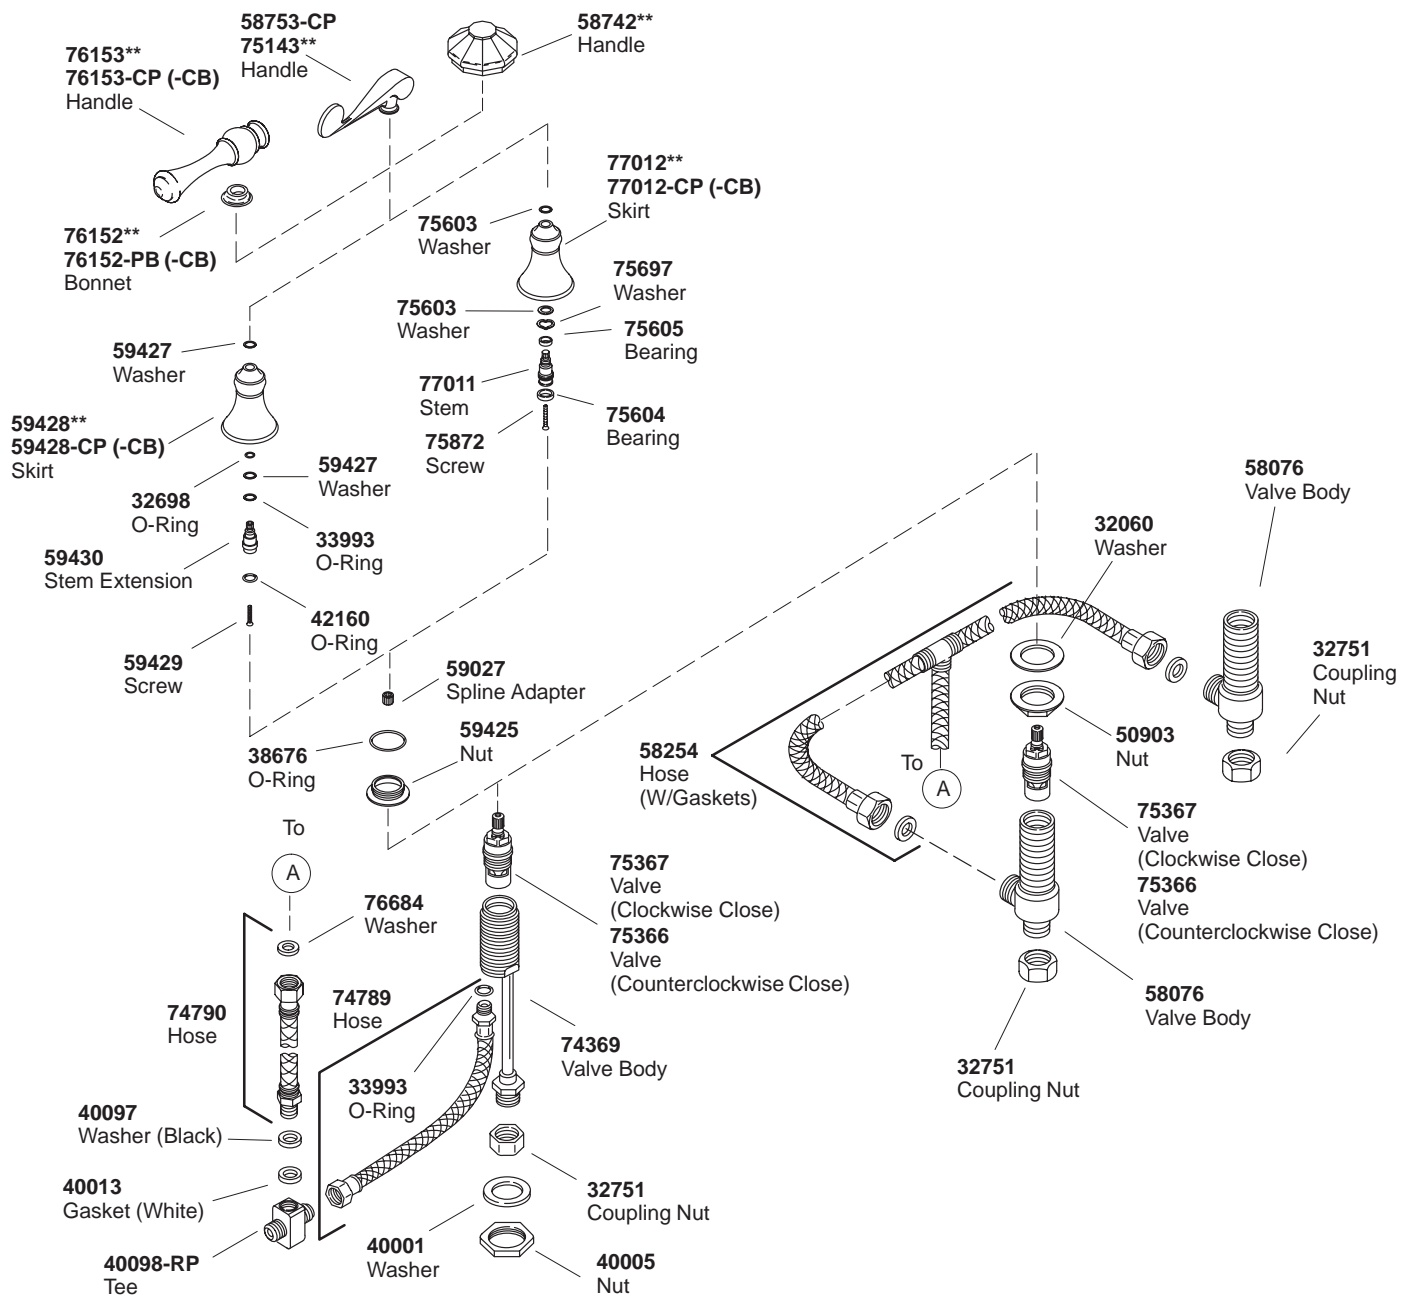

K#	Vertical Spray	Below-the-Rim Spray	Lever Handles	Dome Handles	Traditional Handles
K-16132-4-**-AA/BA/CA	X		X		
K-16132-4A-**-AA/BA	X				X
K-16132-8-**-AA/BA/CA	X			X	
K-16137-4-**-AA/BA/CA		X	X		
K-16137-4A-**-AA/BA		X			X
K-16137-8-**-AA/BA/CA		X		X	

\*\* Variation and/or finish/color code may be required when ordering.

\*\* Variation and/or finish/color code may be required when ordering.