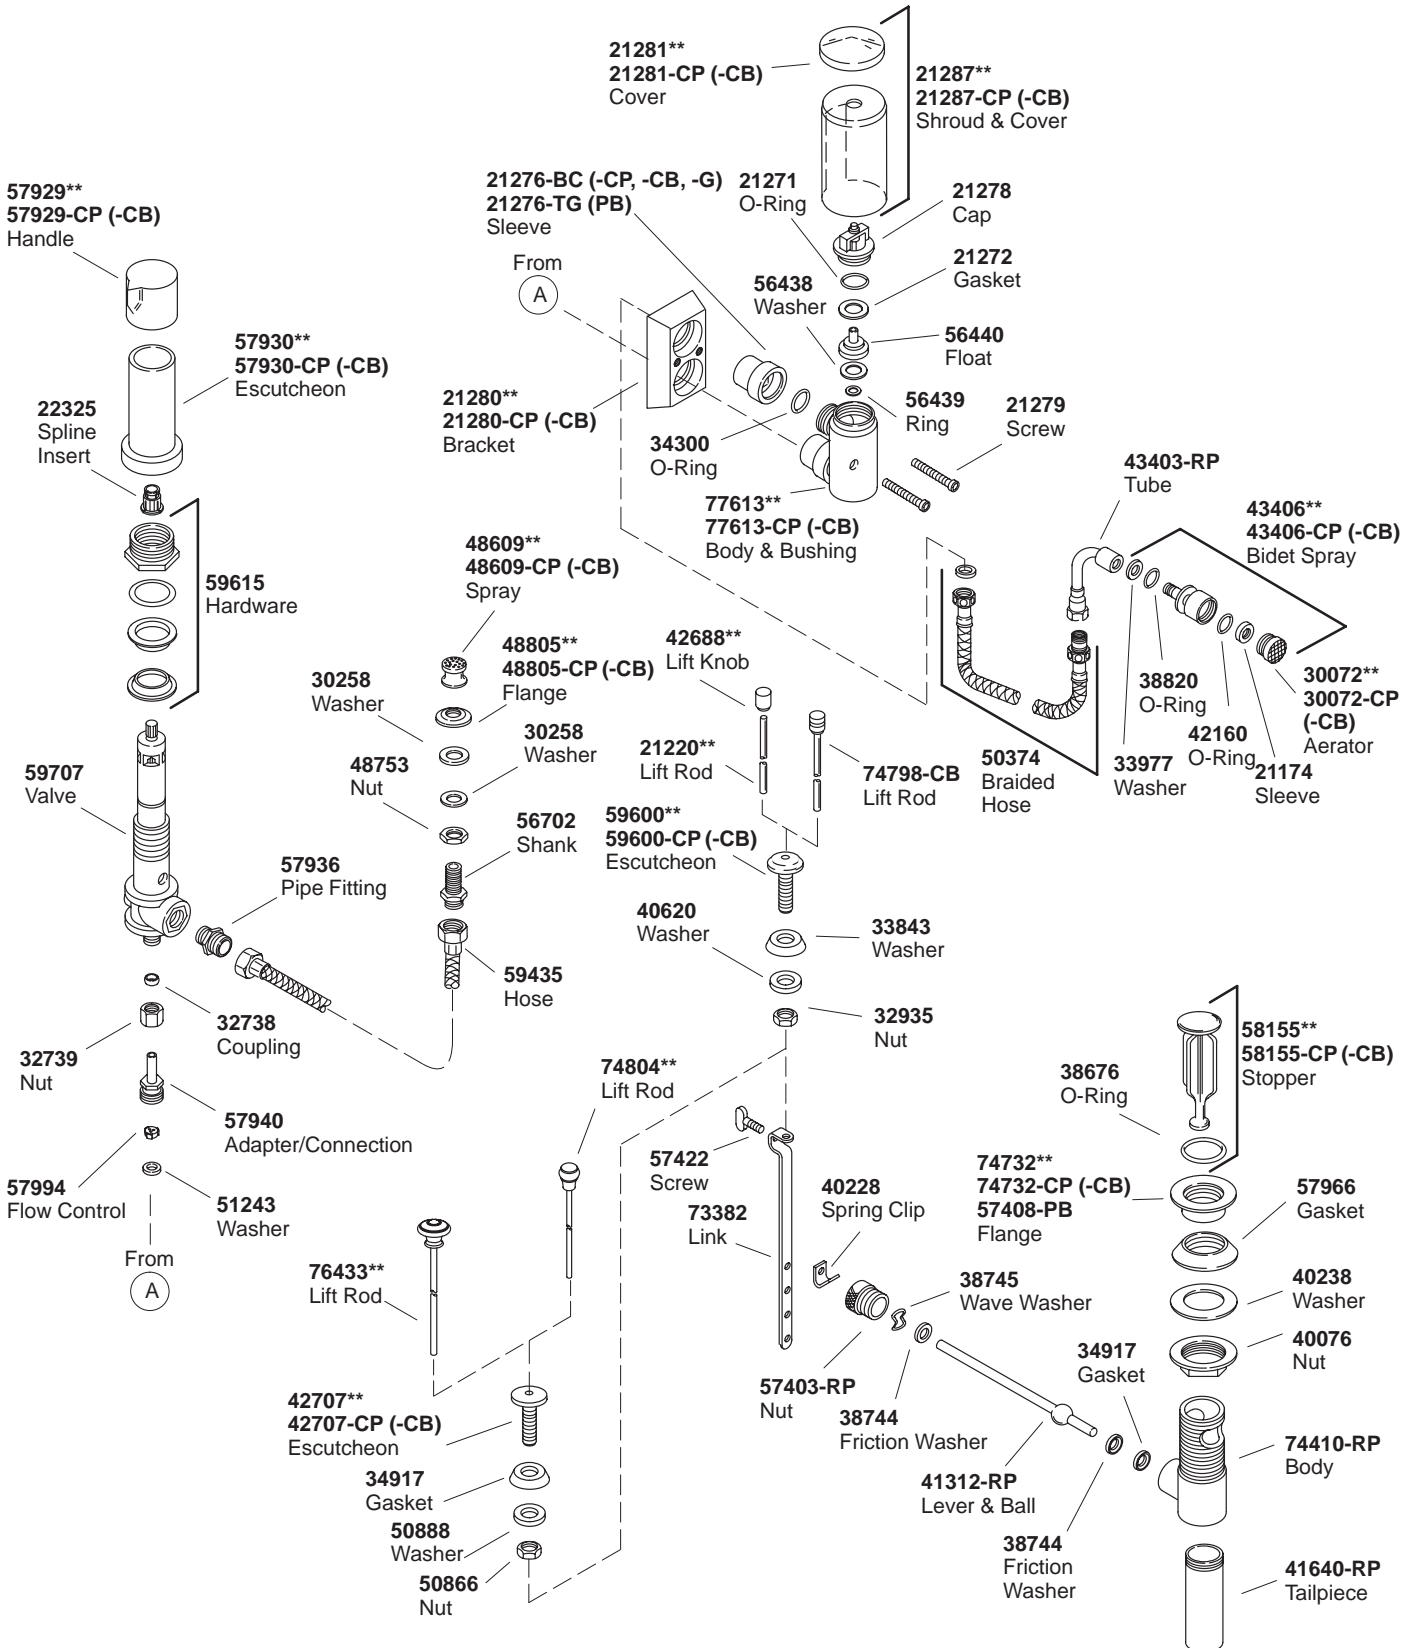

K#	Vertical Spray	Below-the-Rim Spray	Lever Handles	Dome Handles	Traditional Handles
K-16132-4-**-AA/BA/CA	X		X		
K-16132-4A-**-AA/BA	X				X
K-16132-8-**-AA/BA/CA	X			X	
K-16137-4-**-AA/BA/CA		X	X		
K-16137-4A-**-AA/BA		X			X
K-16137-8-**-AA/BA/CA		X		X	

\*\* Variation and/or finish/color code may be required when ordering.

\*\* Variation and/or finish/color code may be required when ordering.