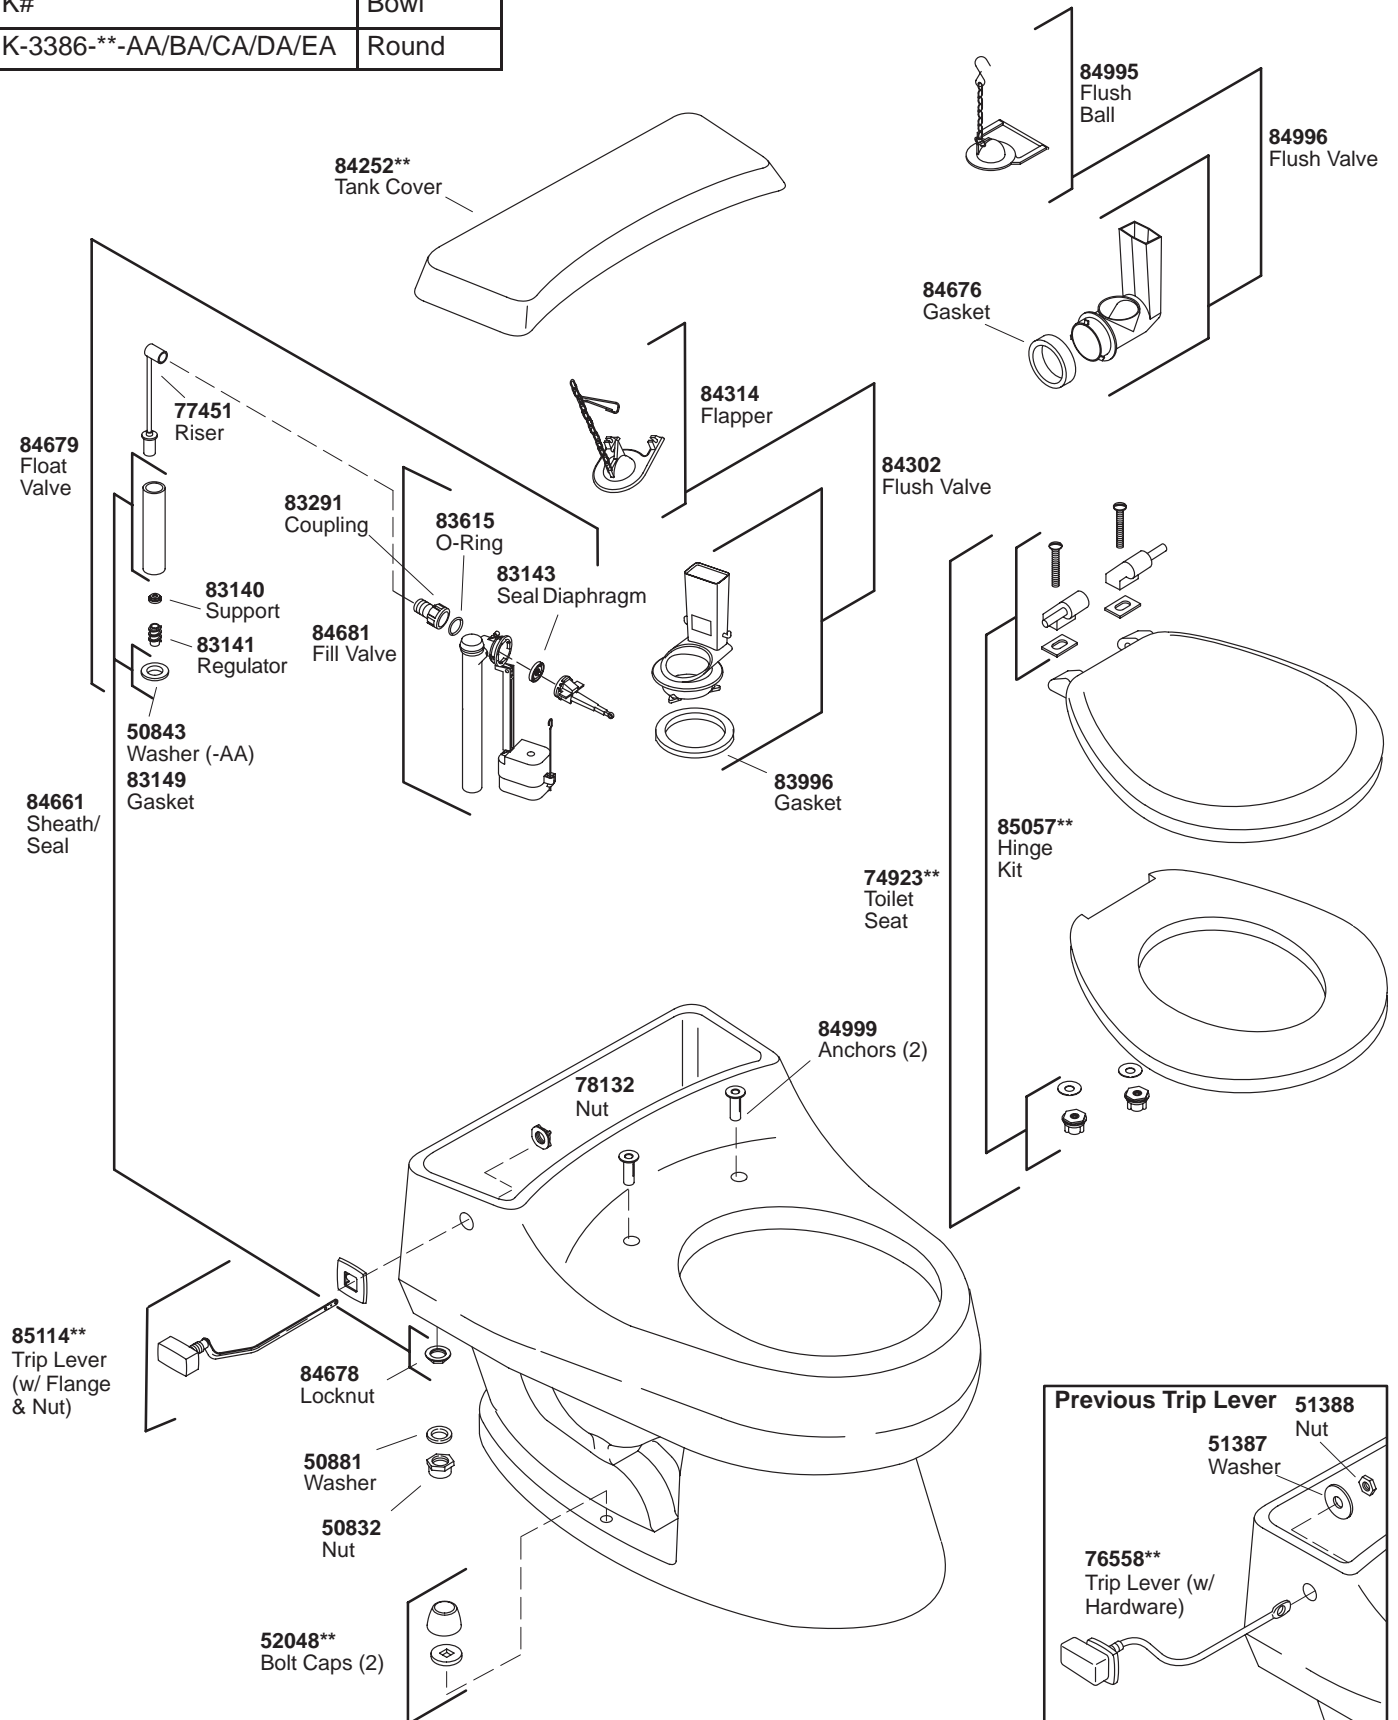

K#	Bowl
K-3386-**-AA/BA/CA/DA/EA	Round

**Finish/color code must be specified when ordering.