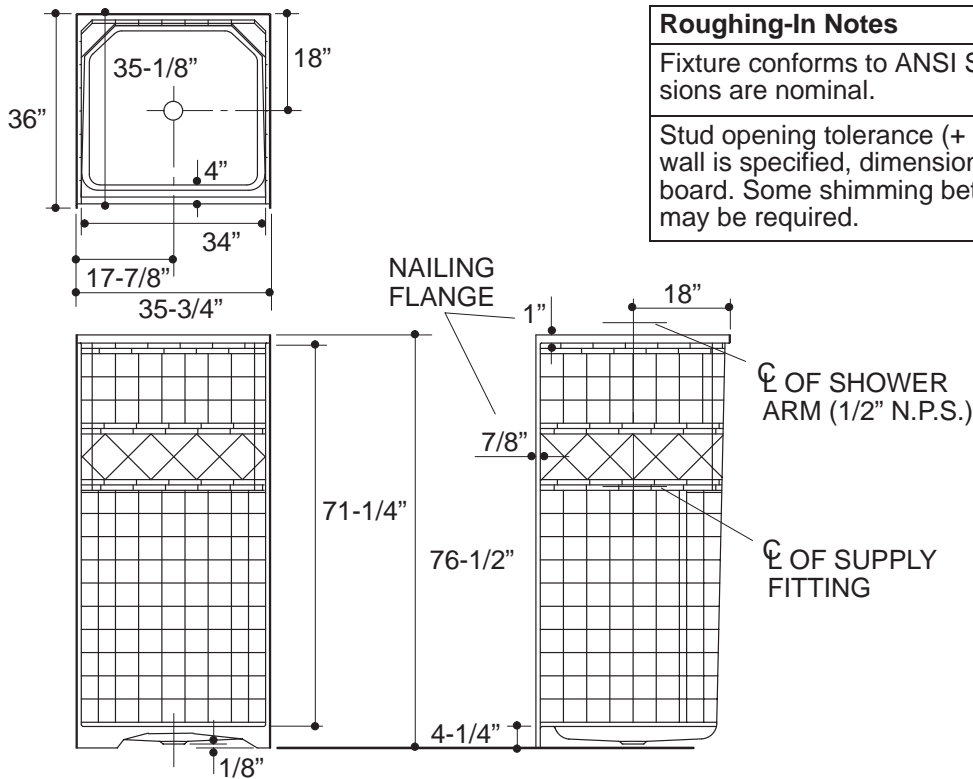

Product Information

Fixture:	
Weight	107 lbs.
Configuration	1-piece
Outlet	3-3/8" D.

Installation Notes

Refer to installation instructions included with fixture before beginning installation.

Fixture not drilled for supply fittings.

Shimming may be required to level fixture.

Roughing-In Notes

Fixture conforms to ANSI Standard Z124.2. All dimensions are nominal.

Stud opening tolerance (+ 1/4" - 0"). When fire rated wall is specified, dimensions are to the inside of the wall board. Some shimming between stud frame and fixture may be required.