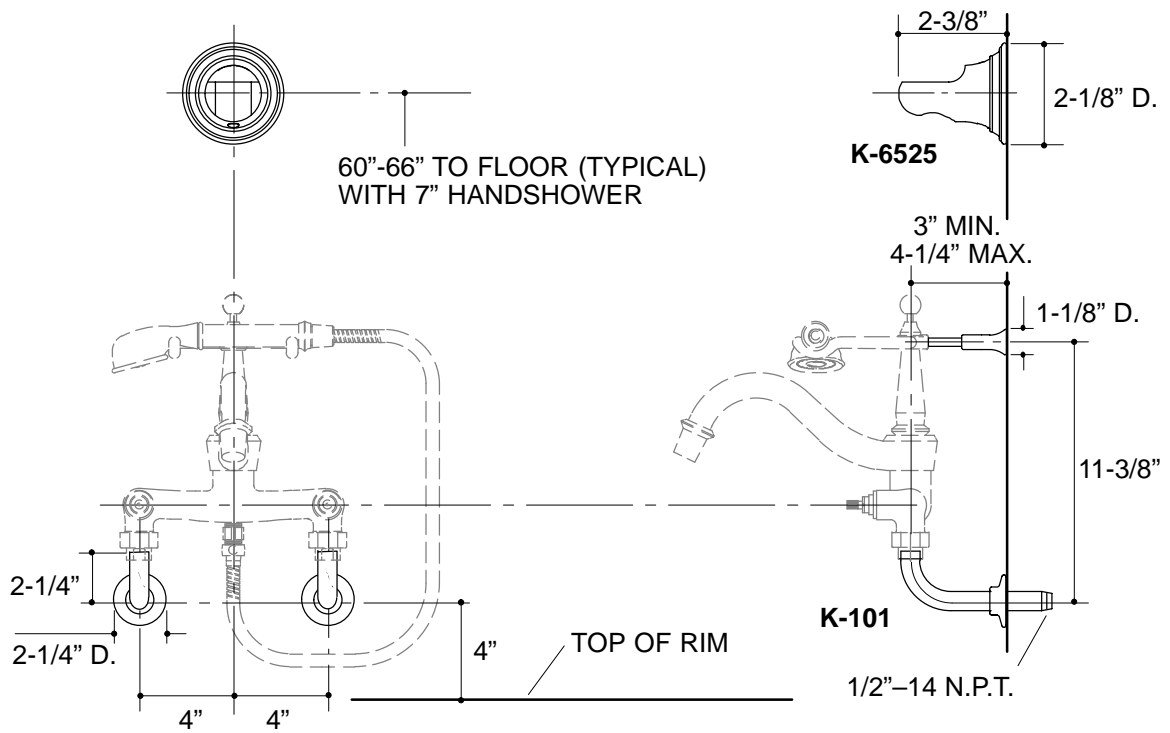

Ordering Information

Applicable product:	
Wall mount kit	K-101
Accessories/Hardware:	
Bracket	K-6525

18

K-101, K-6525 Wall Mount Kit
114527-1-AA (9619)

KOHLER®

NOTES: