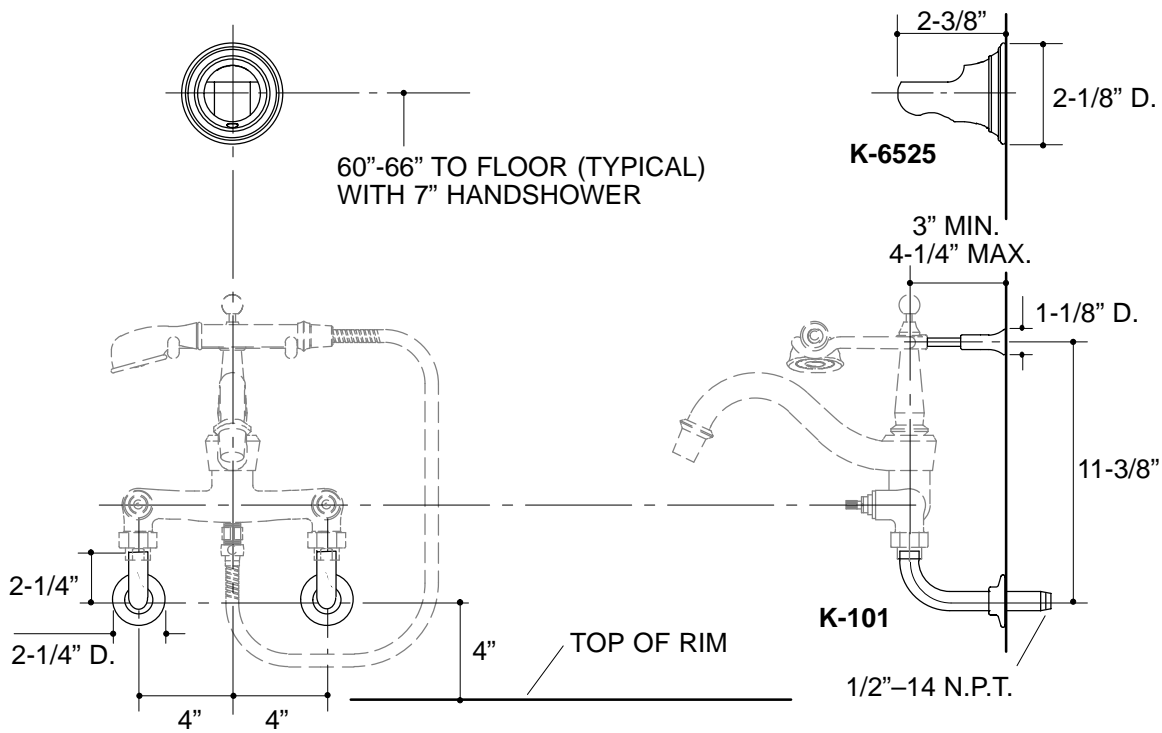

**WALL-MOUNT KIT
K-101
ALSO K-6525**

FEATURES

- Brass construction
- K-101 Plated support bolt and elbows with flanges
- K-6525 Handshower bracket
- Intended for Birthday Bath faucet installations

CODES/STANDARDS APPLICABLE

PRODUCT SPECIFICATION:

Wall-mount kit and handshower bracket shall be of brass construction. Product is intended for wall-mount Birthday Bath faucet installations. Wall-mount kit shall be Kohler Model K-101-____ OR handshower bracket shall be Kohler Model K-6525-_____.

18

PRODUCT DIAGRAM