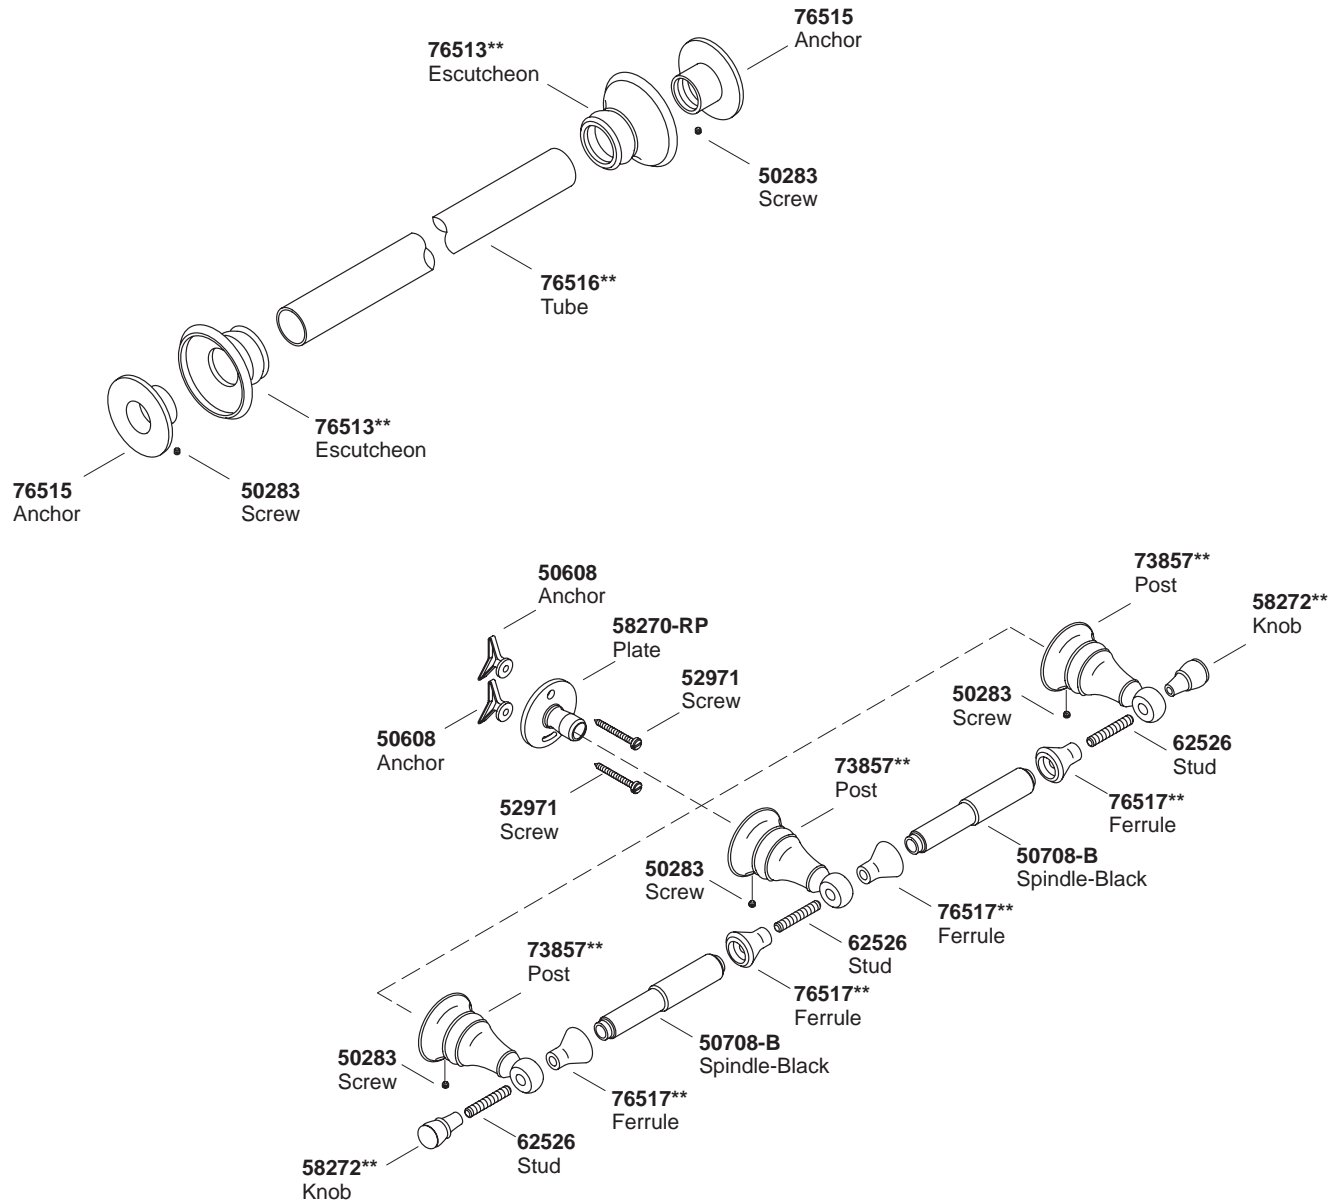

K#	Description
16154-**-AA	Shower curtain rod
16152-**-AA	Double toilet tissue holder
16157-**-AA	Shower curtain trim

\*\*Finish/color code must be specified when ordering.