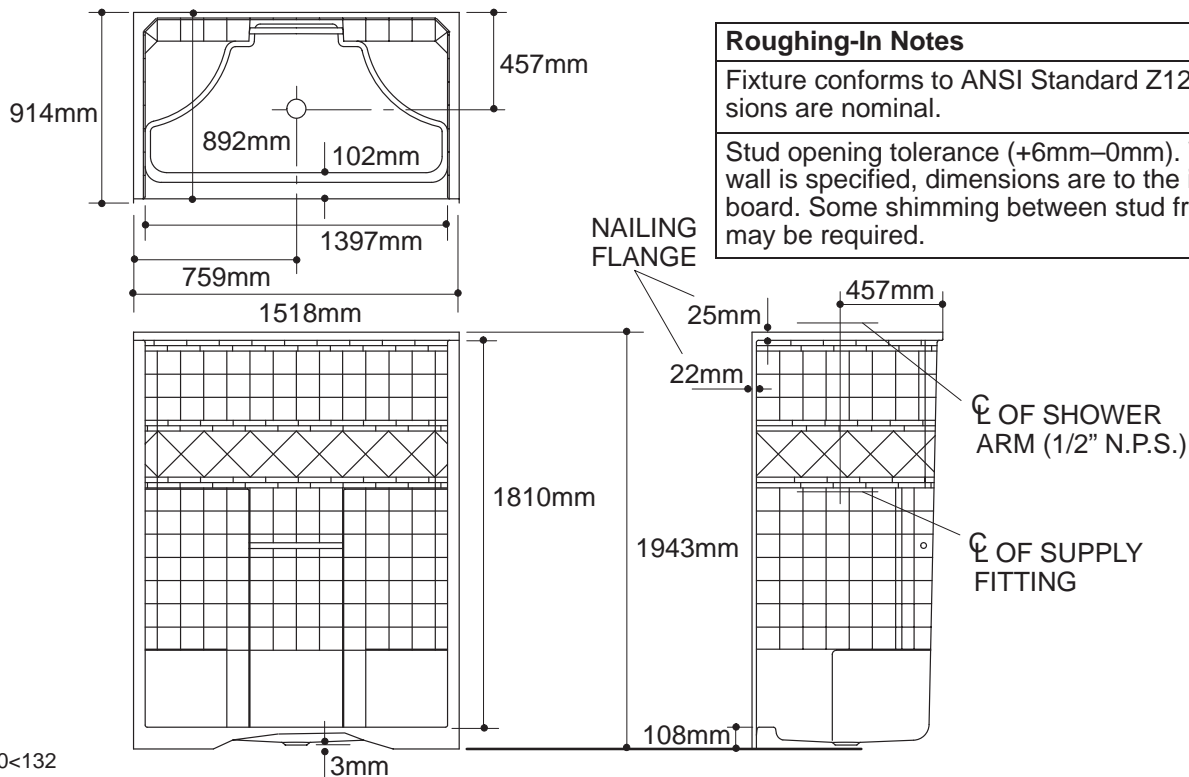

Ordering Information

Accessories/hardware:		
Drain	K-9132	recommended
Focal shower door or Forum™ shower door or Helios™ shower door	K-701129 or K-703026 or K-704016	recommended

Product Information

Fixture:	
Weight	61 Kg.
Configuration	1-piece
Outlet	Ø86mm

Installation Notes

Refer to installation instructions included with fixture before beginning installation.

Fixture not drilled for supply fittings.

Shimming may be required to level fixture.

.90<132

K-1541 Terracina 60" Shower Stall
114530-1M-CA (-)