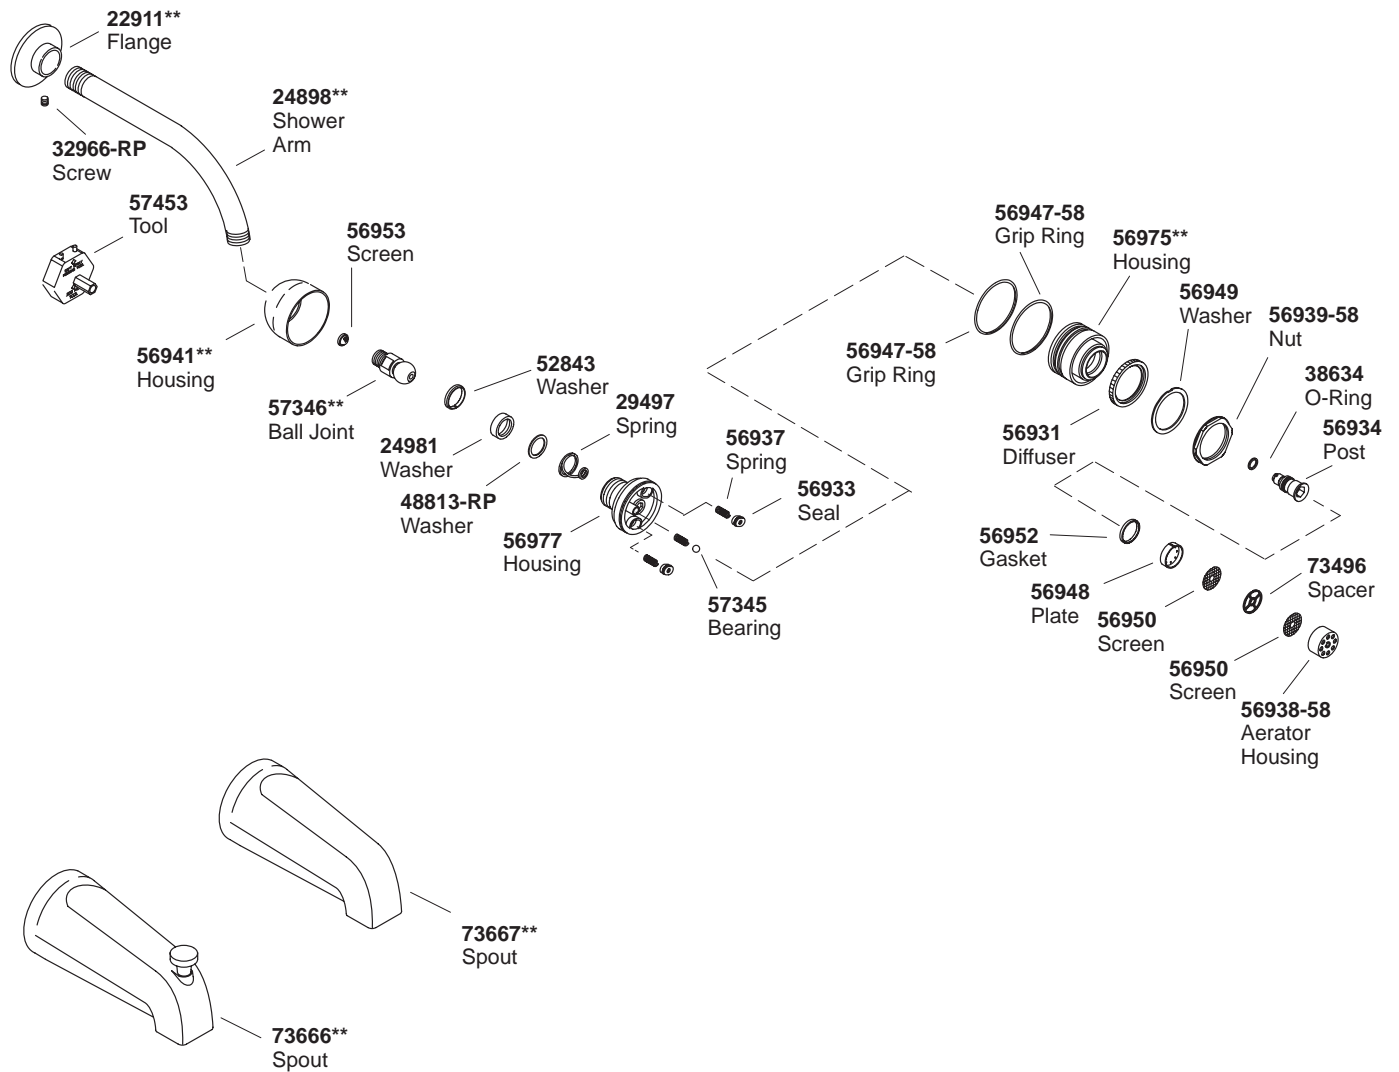

# KOHLER® SERVICE PARTS

## BODYSPA™ CORALAIS™ WALL MOUNT FAUCET KIT

K#	2-Handle Valve	Rite-Temp Valve	Diverter Spout	Non-Diverter Spout	3-Way Shower Head
K-1096-**-AA/FC	X		X		X
K-1097-**-AA/FC	X	X		X	X

\*\*Finish/color code must be specified when ordering.