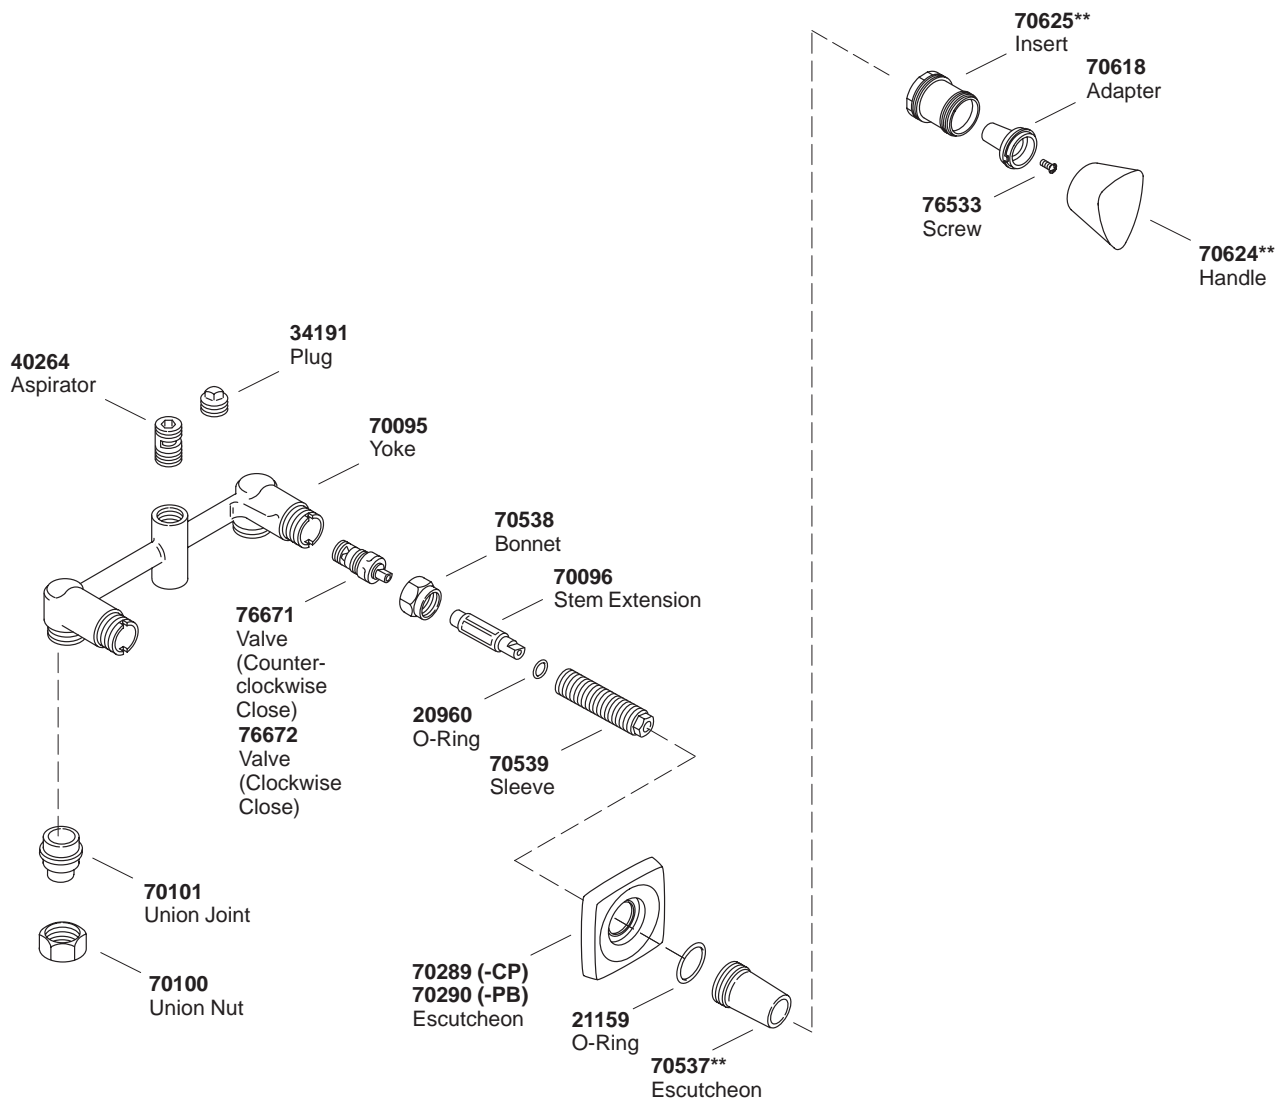

# KOHLER® SERVICE PARTS

## BODYSPA™ CORALAIS™ WALL MOUNT FAUCET KIT

K#	2-Handle Valve	Rite-Temp Valve	Diverter Spout	Non-Diverter Spout	3-Way Shower Head
K-1096-**-AA/FC	X		X		X
K-1097-**-AA/FC	X	X		X	X

\*\*Finish/color code must be specified when ordering.