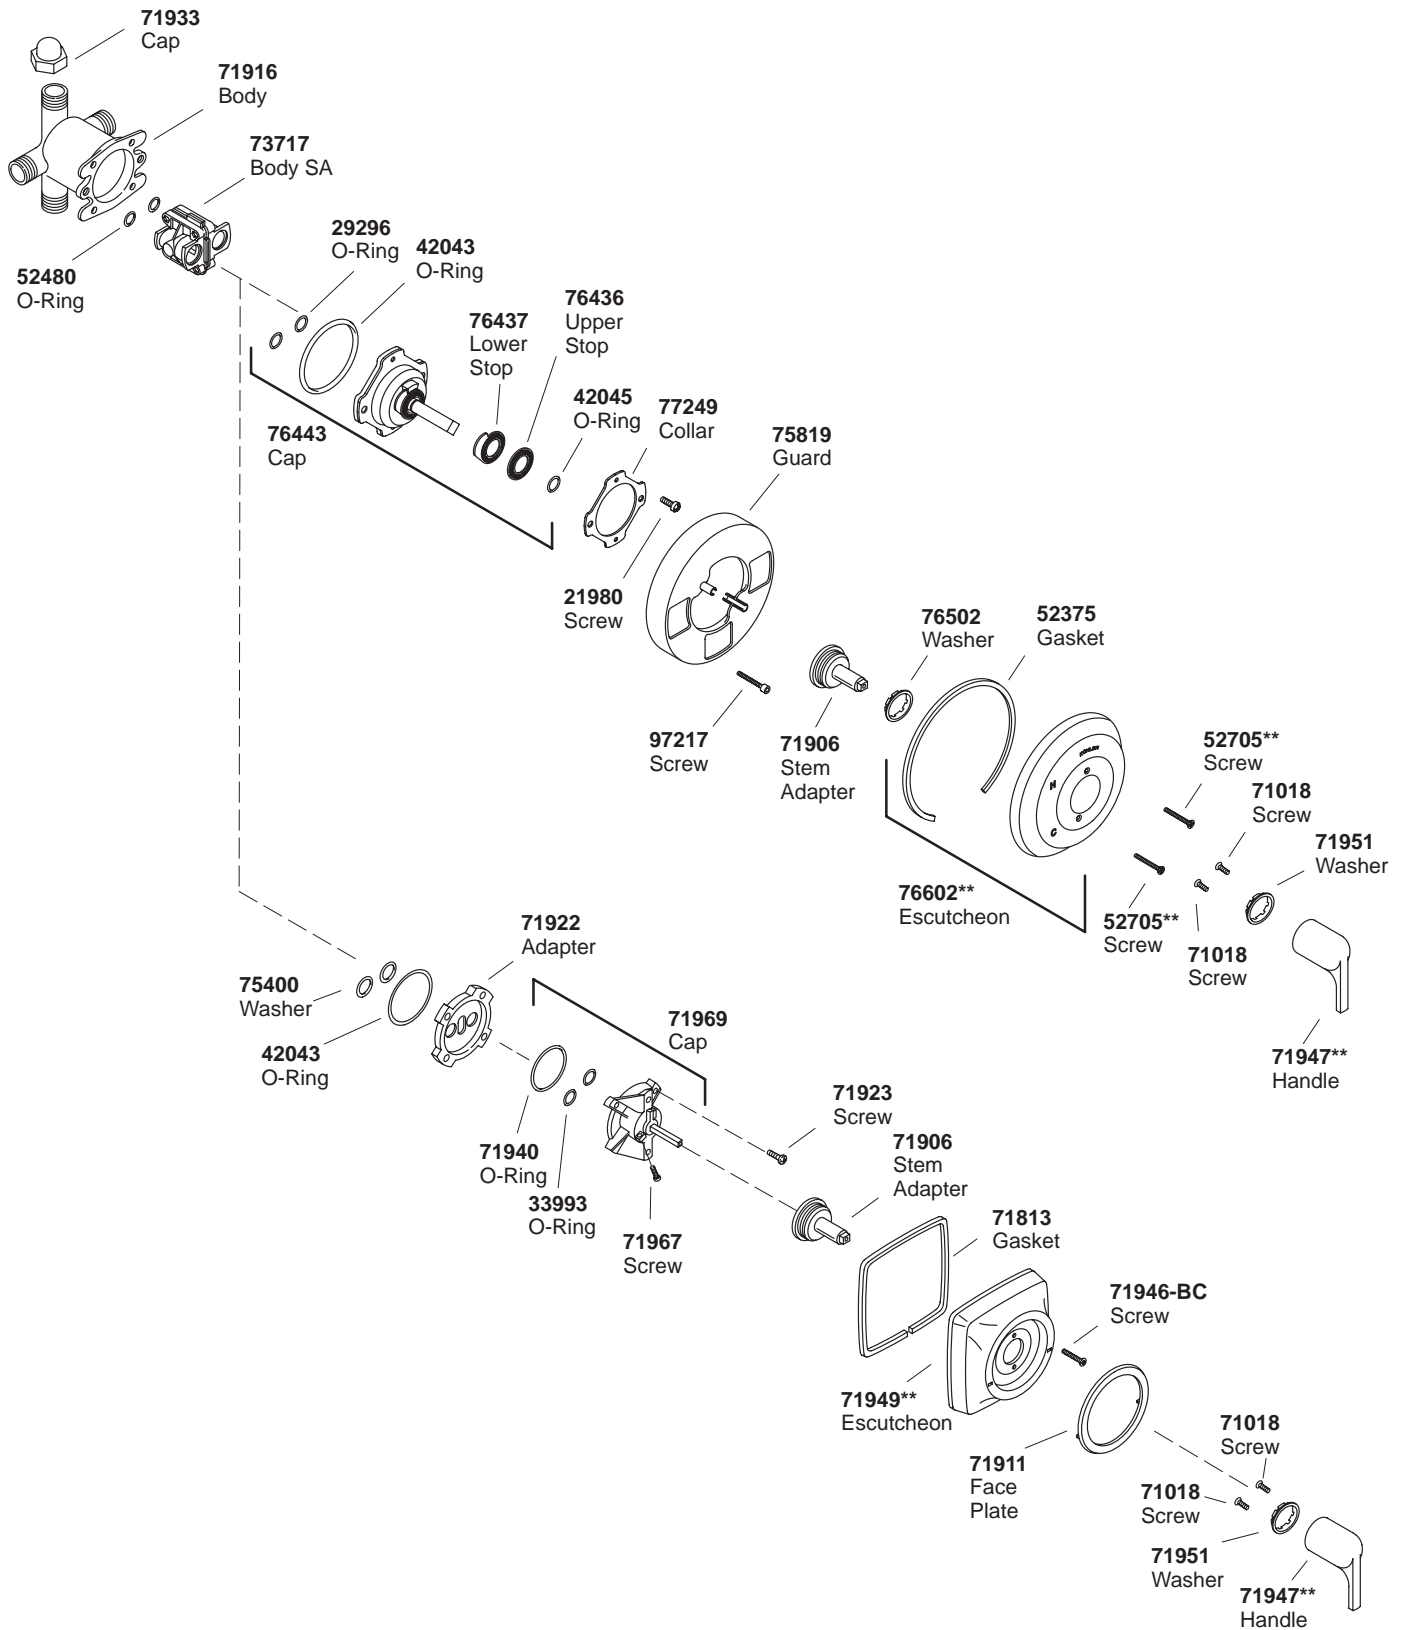

KOHLER® SERVICE PARTS

BODYSPA™ CORALAISTM™ WALL MOUNT FAUCET KIT

**Finish/color code must be specified when ordering.