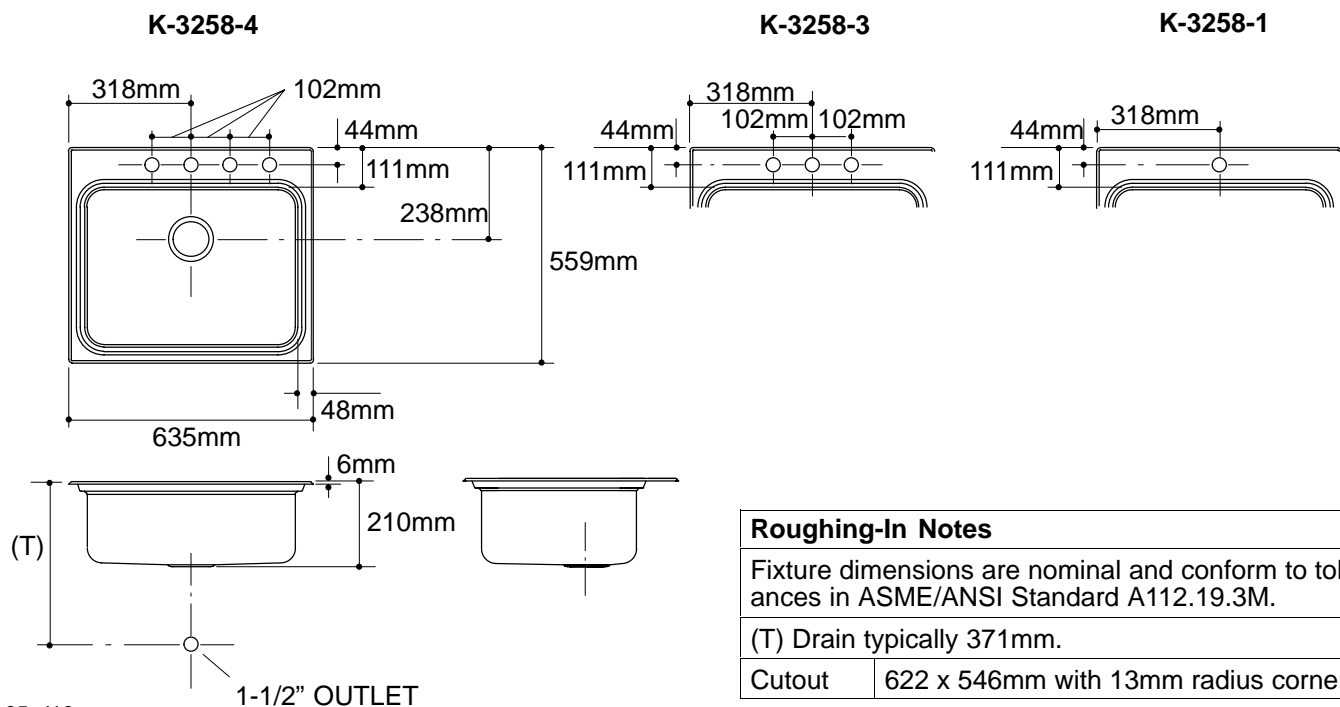

Ordering Information

Applicable product:		
Four-hole sink	K-3258-4	shown
Three-hole sink	K-3258-3	not shown
One-hole sink	K-3258-1	not shown
Accessories/hardware:		
Bottom basin rack	K-3192	optional
Wire rinse basket/dishrack	K-3277	optional
Hardwood cutting board	K-3294	optional

Product Information

Fixture*:		basin area	water depth
Sink		533 x 406mm	203mm
Outlet	Ø92mm		
Faucet holes	Ø37mm		
* Approximate measurements for comparison only.			
Included Components:			
Fastener pack			90208

Installation Notes

Refer to installation instructions included with fixture before beginning installation.

.85>116

K-3258 Ballad Sink
114573-1M-BA (-)

KOHLER®