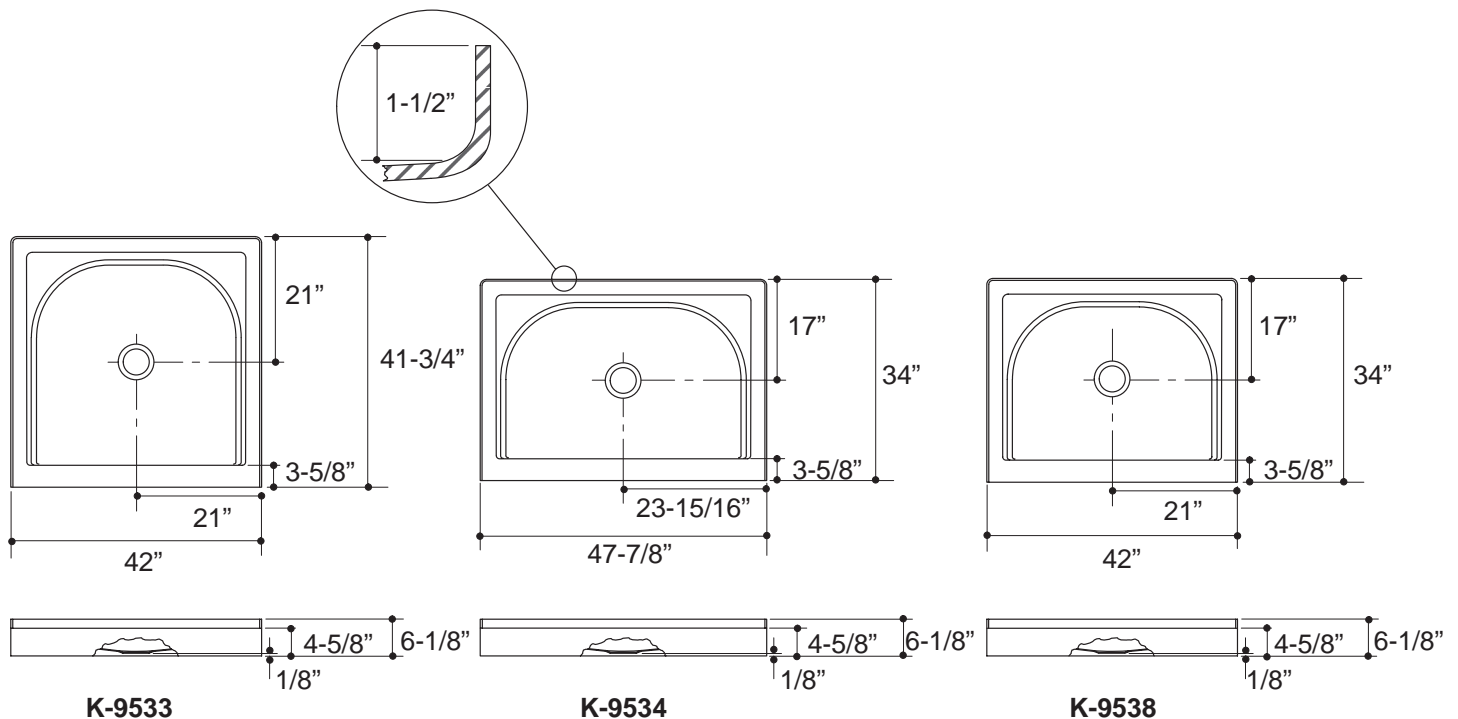

CAPTIVA™

Optional Accessories

K-701110	Focal bypass shower door (for K-9533, K-9538)* OR	☐SH	☐BH	☐0 White
K-701114	Focal bypass shower door (for K-9534)* OR	☐SH	☐BH	☐0 White
K-703028	Forum™ bypass shower door (for K-9533, K-9538)* OR	☐SH	☐BH	☐0 White
K-703030	Forum™ bypass shower door (for K-9534)* OR	☐SH	☐BH	☐0 White
K-9859	Profile® pivot shower door (for K-9534) OR	☐SV	☐BR	☐Other_____
K-704014	Helios™ 4-panel shower door (for K-9533, K-9534, K-9538) OR	☐SH	☐BH	☐0 White
K-704122	Portico™ bypass shower door (for K-9533, K-9538) OR	☐SH	☐BH	
K-704124	Portico™ bypass shower door (for K-9534) OR	☐SH	☐BH	
K-704130	Portico™ bypass shower door (for K-9534)	☐SH	☐BH	

* Refer to Fixtures Price Book for glass options.

PRODUCT INFORMATION

Fixture:	
Weight, K-9533	57 lbs.
Weight, K-9534	45 lbs.
Weight, K-9538	40 lbs.
Configuration	1-piece
Drain Outlet	3-3/8" D.

132

PRODUCT DIAGRAM

K-9533, K-9534, K-9538 Captiva™ Shower Receptors

Page 2 of 2

114574-4-BA (-)

THE BOLD LOOK
OF **KOHLER**®