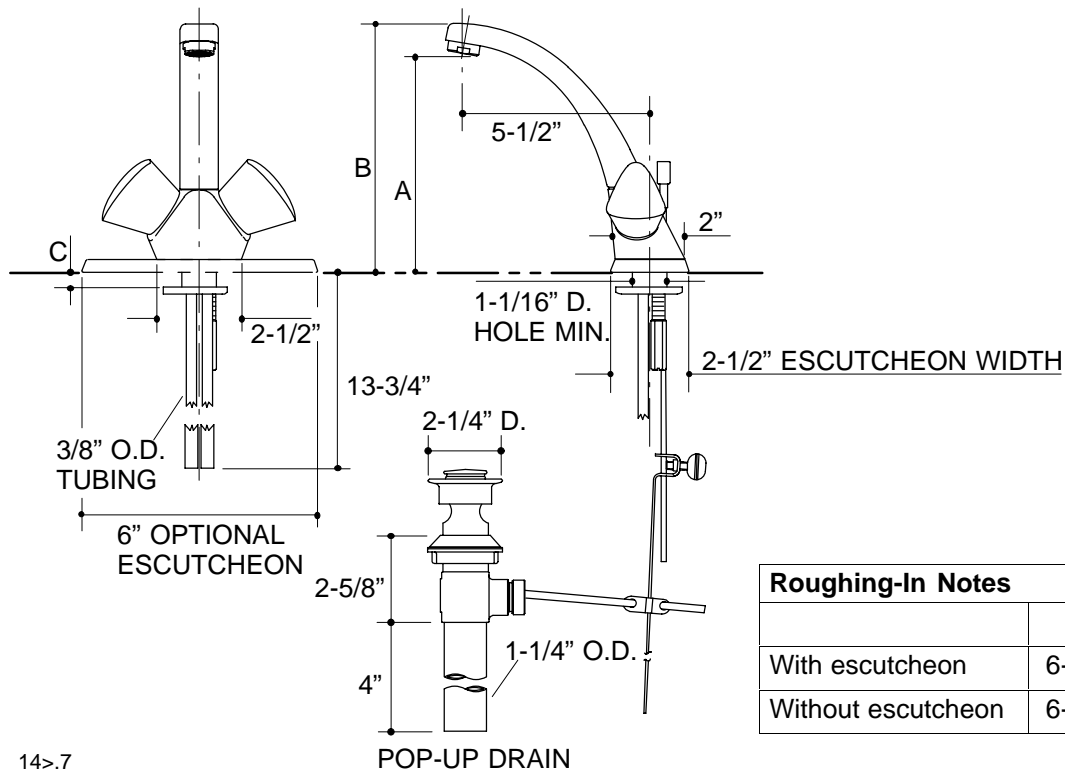

Ordering Information

Applicable lavatory faucet:	
Euro handles	K-14514-1

Accessories/hardware:		
6" escutcheon plate for 4" centers	K-14531	optional

14>.7

K-14514-1 Provence™ Faucet
114593-1-CA (-)

KOHLER®