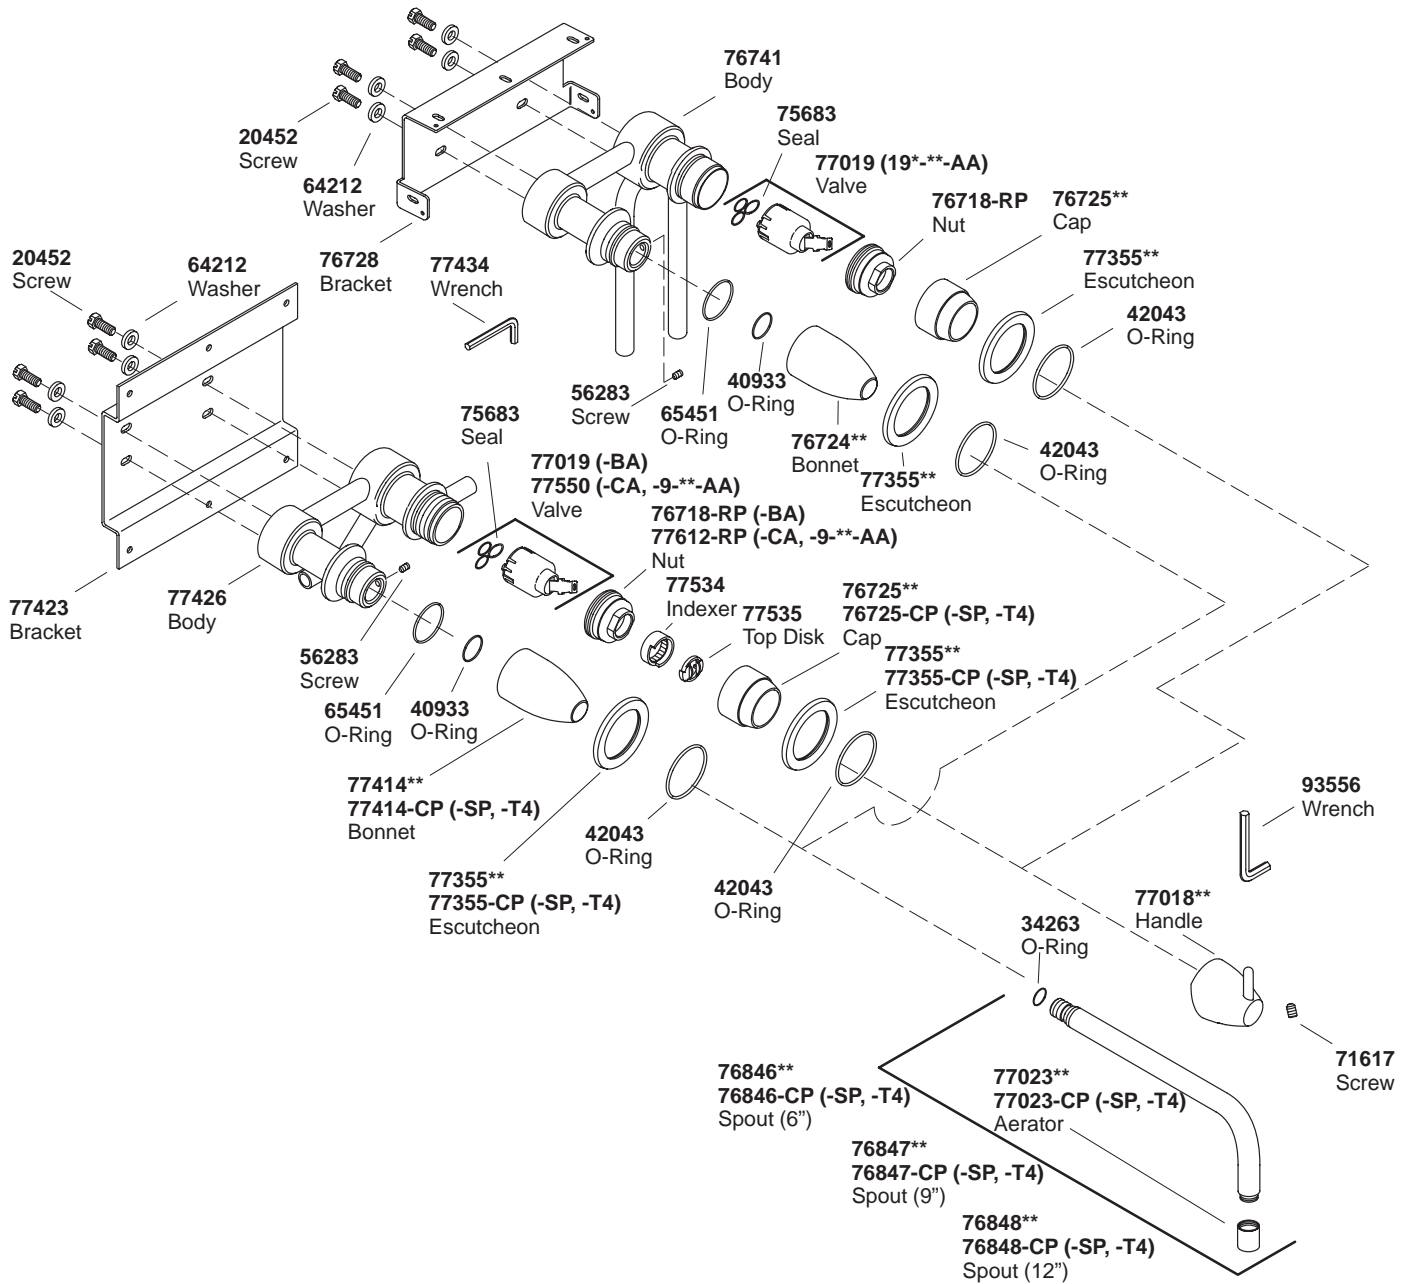

KOHLER® SERVICE PARTS

FALLING WATER KITCHEN/BAR/LAVATORY WALL-MOUNT FAUCET

K#	6" Spout	9" Spout	12" Spout	Lever Handle
K-195-**-AA/BA/CA	X			X
K-197-**-AA/BA/CA		X		X
K-199-**-AA/BA/CA			X	X

**Finish/color code must be specified when ordering.