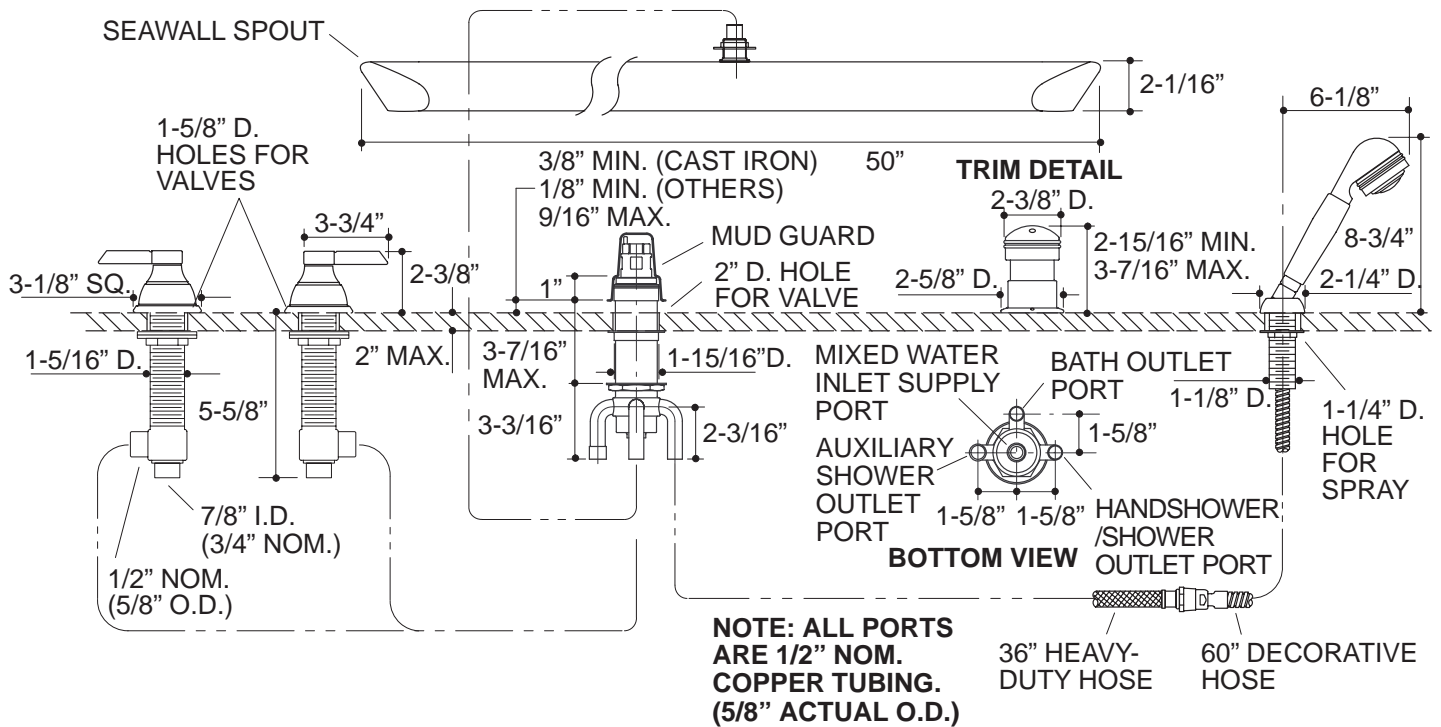

**SEAWALL BATH FAUCET  
K-6435-4B**

**FEATURES**

- Brass construction
- Deck-mount
- Brass valve bodies
- 3/4" quarter-turn washerless ceramic disc valves
- For Seawall bath and whirlpool installations
- Below-the-rim Seawall spout
- Neuville lever handles
- MasterShower™ three-way handshower
- Three-way Transfer valve/vacuum breaker

Model	Description		
K-6435-4B	Seawall Deck-Mount Bath Faucet with Personal Handshower	<input type="checkbox"/> CP	<input type="checkbox"/> PB
<b>Required Accessory</b>			
K-17212	Decorative Inserts, Pair	<input type="checkbox"/> CP	<input type="checkbox"/> PB <input type="checkbox"/> Other_____

**PRODUCT SPECIFICATION:**

Two handle deck-mount faucet shall be of brass construction. Product is intended for Seawall bath and whirlpool installations. Faucet shall feature brass valve bodies. Faucet shall feature 3/4" quarter-turn washerless ceramic disc valves, assuring positive handle stop positioning. Faucet shall include below-the-rim Seawall spout, Neuville lever handles, MasterShower three-way handshower, and three-way transfer valve/vacuum breaker. Faucet shall be Kohler Model K-6435-4B-\_\_\_\_\_.