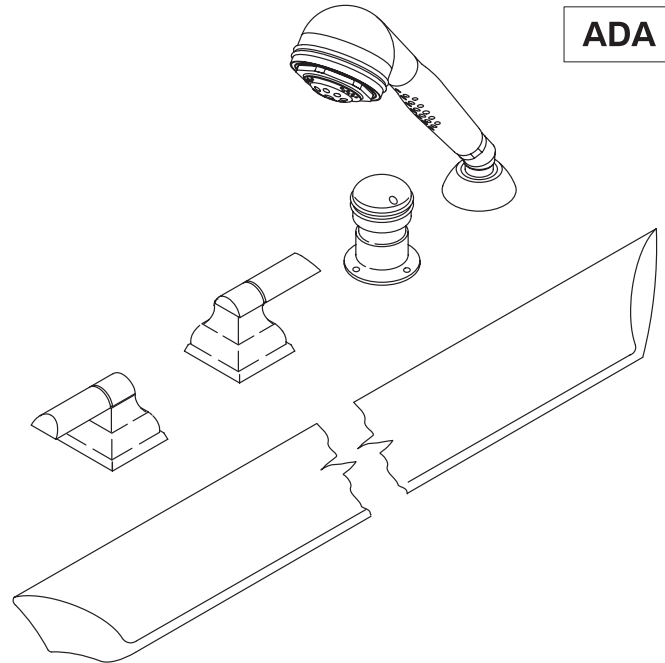

**SEAWALL BATH FAUCET  
K-6435-4B**

**FEATURES**

- Brass construction
- Deck-mount
- Brass valve bodies
- 3/4" quarter-turn washerless ceramic disc valves
- For Seawall bath and whirlpool installations
- Below-the-rim Seawall spout
- Neuville lever handles
- MasterShower™ three-way handshower
- Three-way Transfer valve/vacuum breaker

ADA

**CODES/STANDARDS APPLICABLE**

Specified model meets or exceeds the following:

- ASME/ANSI A112.18.1M
- ASSE 1001
- ASSE 1014

**COLORS/FINISHES**

- CP Polished Chrome
- PB Polished Brass

**SPECIFIED MODEL:** For complete faucet, both faucet and decorative inserts must be specified.

Model	Description		
K-6435-4B	Seawall Deck-Mount Bath Faucet with Personal Handshower	<input type="checkbox"/> CP	<input type="checkbox"/> PB
<b>Required Accessory</b>			
K-17212	Decorative Inserts, Pair	<input type="checkbox"/> CP	<input type="checkbox"/> PB <input type="checkbox"/> Other_____

**PRODUCT SPECIFICATION:**

Two handle deck-mount faucet shall be of brass construction. Product is intended for Seawall bath and whirlpool installations. Faucet shall feature brass valve bodies. Faucet shall feature 3/4" quarter-turn washerless ceramic disc valves, assuring positive handle stop positioning. Faucet shall include below-the-rim Seawall spout, Neuville lever handles, MasterShower three-way handshower, and three-way transfer valve/vacuum breaker. Faucet shall be Kohler Model K-6435-4B-\_\_\_\_\_.