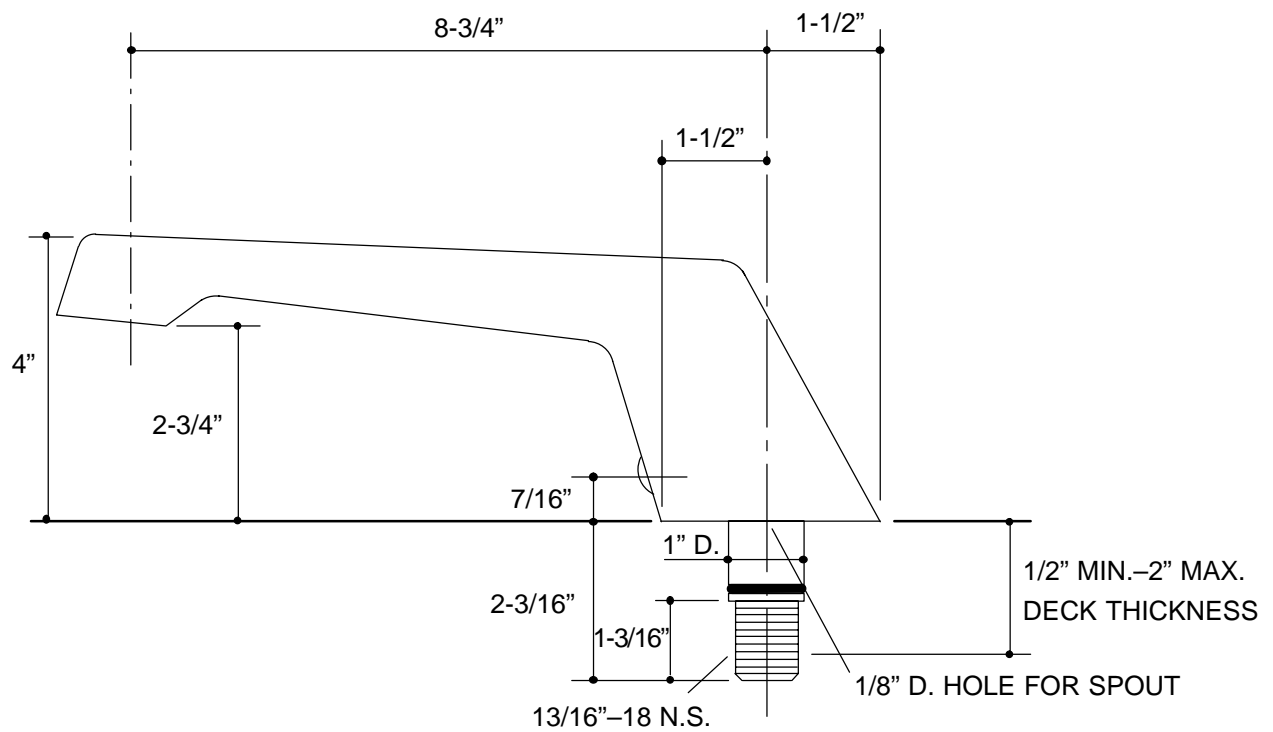

**FEATURES**

- Brass construction
- Deck-mount
- 8-3/4" Roman non-diverter spout with slip-fit connection

**CODES/STANDARDS APPLICABLE**

Specified model meets or exceeds the following:

- ASME/ANSI A112.18.1M
- Canadian Standards Association (CSA)
- IAPMO/UPC
- NSF 14

**COLORS/FINISHES**

- CP Polished Chrome
- PB Polished Brass
- Other Refer to Faucets Price Book for additional finishes

**SPECIFIED MODEL:**

Model	Description			
K-6940-H	Roman Deck-Mount Non-Diverter Bath Spout	<input type="checkbox"/> CP	<input type="checkbox"/> PB	<input type="checkbox"/> Other_____

**PRODUCT SPECIFICATION:**

Deck-mount Roman bath spout shall be of brass construction. Spout shall be an 8-3/4" non-diverter spout with slip-fit connection. Bath spout shall be Kohler Model K-6940-H-\_\_\_\_\_.

## PRODUCT DIAGRAM