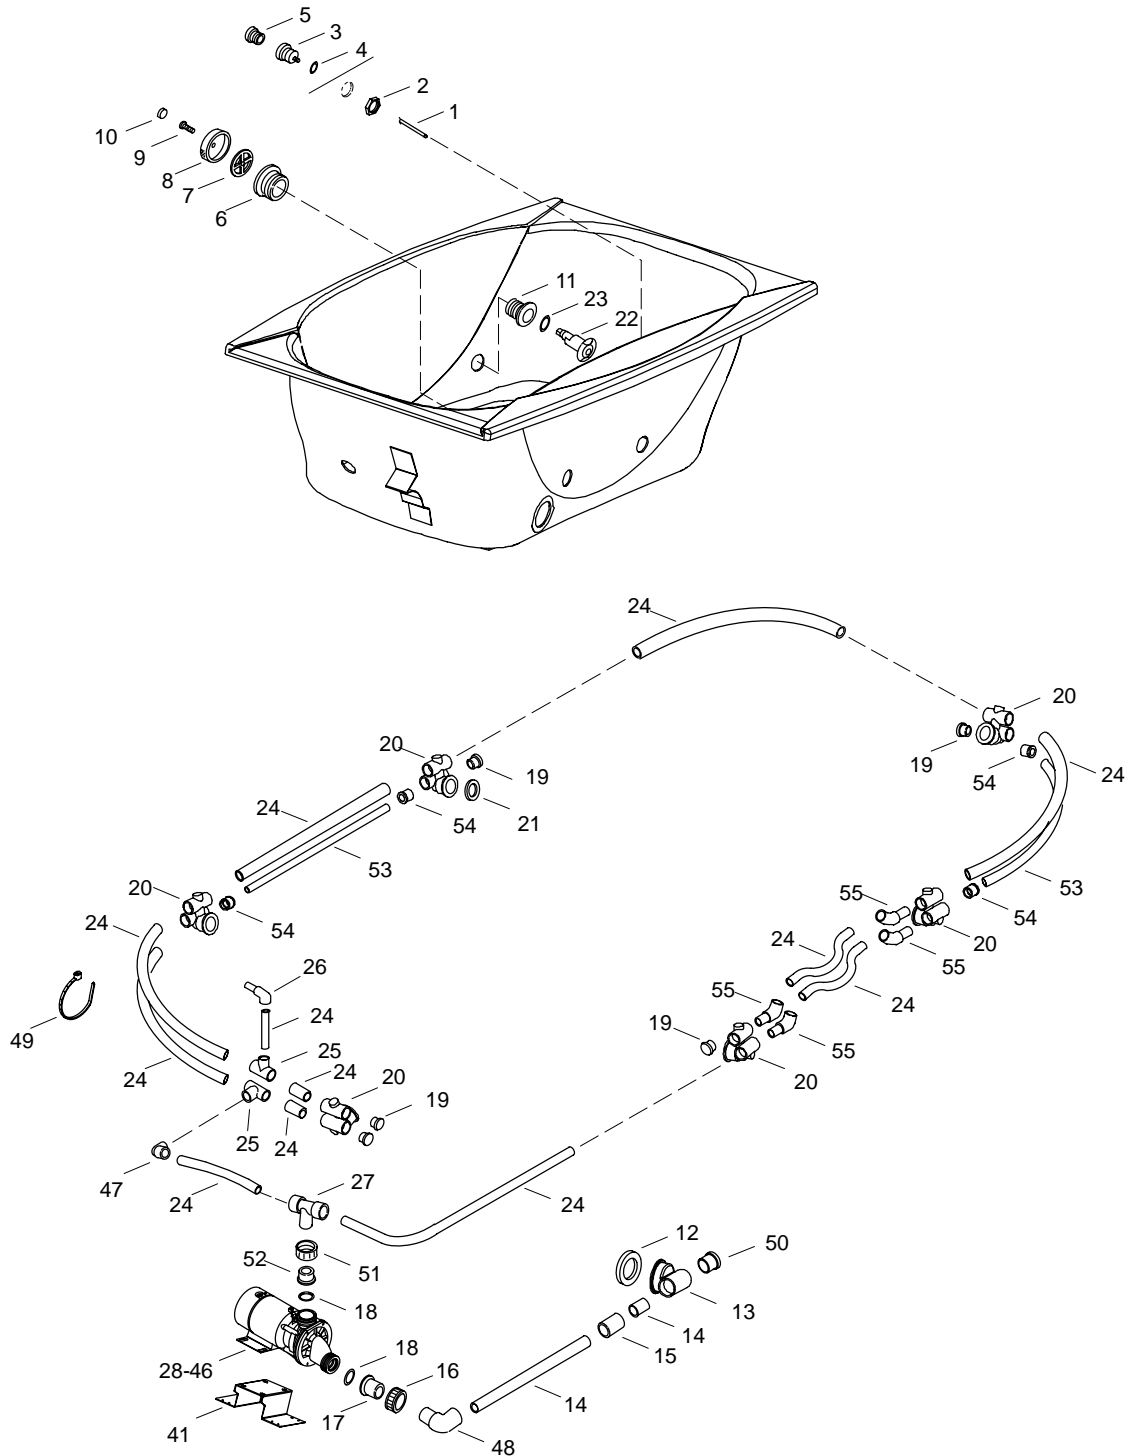

KOHLER® SERVICE PARTS

FOLIO BATH AND WHIRLPOOL

K#	Bracket	Pump	Switch
1263-**-AA	73508-A	73524	Air Switch

****Finish/color code must be specified when ordering.**

****Finish/color code must be specified when ordering.**

KOHLER® SERVICE PARTS

FOLIO BATH AND WHIRLPOOL

SERVICE PARTS

ITEM	PART NO.	DESCRIPTION
1	60703	Tube
2	65157	Nut
3		Available in Service Kit Only
4	65451	O-Ring
5	65156**	Flange
6	65036	Flange
7	65355	Spacer
8	67999**	Cover
9	65054	Screw
10	65226**	Plug
11	67429	Flange
12	65886	Gasket
13	93685	Housing
14		Available in Service Kit Only
15	61249	Coupling
16	60979-A	Slip Nut
17	93709	Connector
18	94821	O-Ring
19	67665	Plug
20	67889	Housing
21	65885	Gasket
22		Available in Service Kit Only
23	67594	O-Ring
24		Available in Service Kit Only
25	61563	Tee
26	91967	Check Valve
27	60797	Tee
28	63263	Screw
29	91176	Timer Board
30	91541	Switch Assy
31	74823	End Cap
32	62726	Screw
33	60985	Shaft Seal
34	60912	Shim Kit
35	73529	Impeller
36	93000	Cord Assy
37	93003	Strain Relief
38	73525	Motor
39	64163	Screw
40	65791	Washer
41	73508-A	Base
42	67095	Washer
43	90153	Locknut
44	73559	Nut
45	73552	Cover
46	73558	O-Ring
47	61536	Elbow
48	61567	Elbow
49	67081	Cable Tie
50	73518	Plug
51	60979	Slip Nut
52	60848	Connector
53		Available in Service Kit Only
54	60561	Reducer
55	94256	Elbow

SERVICE KITS

PART NO.	ITEM	QTY.	DESCRIPART NO.
90105**			Air Switch
	3	1 ea.	Air Switch
	4	1 ea.	O-Ring
93839			1 1/2" Tube Kit
	14	1 ea.	Tube
		2 ea.	Coupling
65044**			Trim Ring
	22	1 ea.	Housing Jet
93838			O-Ring
	23	1 ea.	1" Tube Kit
	24	1 ea.	Tube
93836			Coupling
		2 ea.	1/2" Tube Kit
	53	1 ea.	Tube
73524			Coupling
		2 ea.	Pump
	28	2 ea.	Screw
	29	1 ea.	Timer Board
	30	1 ea.	Switch Assy
	32	5 ea.	Screw
	33	1 ea.	Shaft Seal
	34	1 ea.	Shim Kit
	35	1 ea.	Impeller
	38	1 ea.	Motor
	44	4 ea.	Nut
	45	1 ea.	Cover
	46	1 ea.	O-Ring