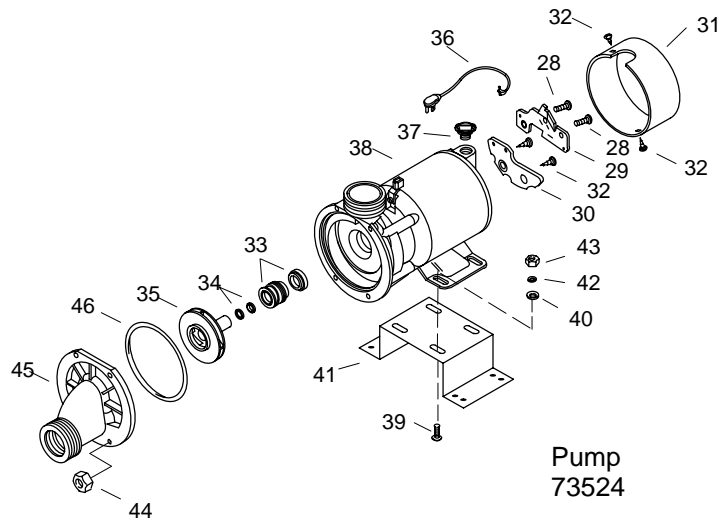

KOHLER® SERVICE PARTS

FOLIO BATH AND WHIRLPOOL

K#	Bracket	Pump	Switch
1263-**-AA	73508-A	73524	Air Switch

****Finish/color code must be specified when ordering.**

****Finish/color code must be specified when ordering.**

KOHLER® SERVICE PARTS

FOLIO BATH AND WHIRLPOOL

SERVICE PARTS

ITEM	PART NO.	DESCRIPTION
1	60703	Tube
2	65157	Nut
3		Available in Service Kit Only
4	65451	O-Ring
5	65156**	Flange
6	65036	Flange
7	65355	Spacer
8	67999**	Cover
9	65054	Screw
10	65226**	Plug
11	67429	Flange
12	65886	Gasket
13	93685	Housing
14		Available in Service Kit Only
15	61249	Coupling
16	60979-A	Slip Nut
17	93709	Connector
18	94821	O-Ring
19	67665	Plug
20	67889	Housing
21	65885	Gasket
22		Available in Service Kit Only
23	67594	O-Ring
24		Available in Service Kit Only
25	61563	Tee
26	91967	Check Valve
27	60797	Tee
28	63263	Screw
29	91176	Timer Board
30	91541	Switch Assy
31	74823	End Cap
32	62726	Screw
33	60985	Shaft Seal
34	60912	Shim Kit
35	73529	Impeller
36	93000	Cord Assy
37	93003	Strain Relief
38	73525	Motor
39	64163	Screw
40	65791	Washer
41	73508-A	Base
42	67095	Washer
43	90153	Locknut
44	73559	Nut
45	73552	Cover
46	73558	O-Ring
47	61536	Elbow
48	61567	Elbow
49	67081	Cable Tie
50	73518	Plug
51	60979	Slip Nut
52	60848	Connector
53		Available in Service Kit Only
54	60561	Reducer
55	94256	Elbow

SERVICE KITS

PART NO.	ITEM	QTY.	DESCRIPART NO.
90105**			Air Switch
	3	1 ea.	Air Switch
	4	1 ea.	O-Ring
93839			1 1/2" Tube Kit
	14	1 ea.	Tube
		2 ea.	Coupling
65044**			Trim Ring
	22	1 ea.	Housing Jet
93838			O-Ring
	23	1 ea.	1" Tube Kit
	24	1 ea.	Tube
93836			Coupling
		2 ea.	1/2" Tube Kit
	53	1 ea.	Tube
73524			Coupling
		2 ea.	Pump
	28	2 ea.	Screw
	29	1 ea.	Timer Board
	30	1 ea.	Switch Assy
	32	5 ea.	Screw
	33	1 ea.	Shaft Seal
	34	1 ea.	Shim Kit
	35	1 ea.	Impeller
	38	1 ea.	Motor
	44	4 ea.	Nut
	45	1 ea.	Cover
	46	1 ea.	O-Ring