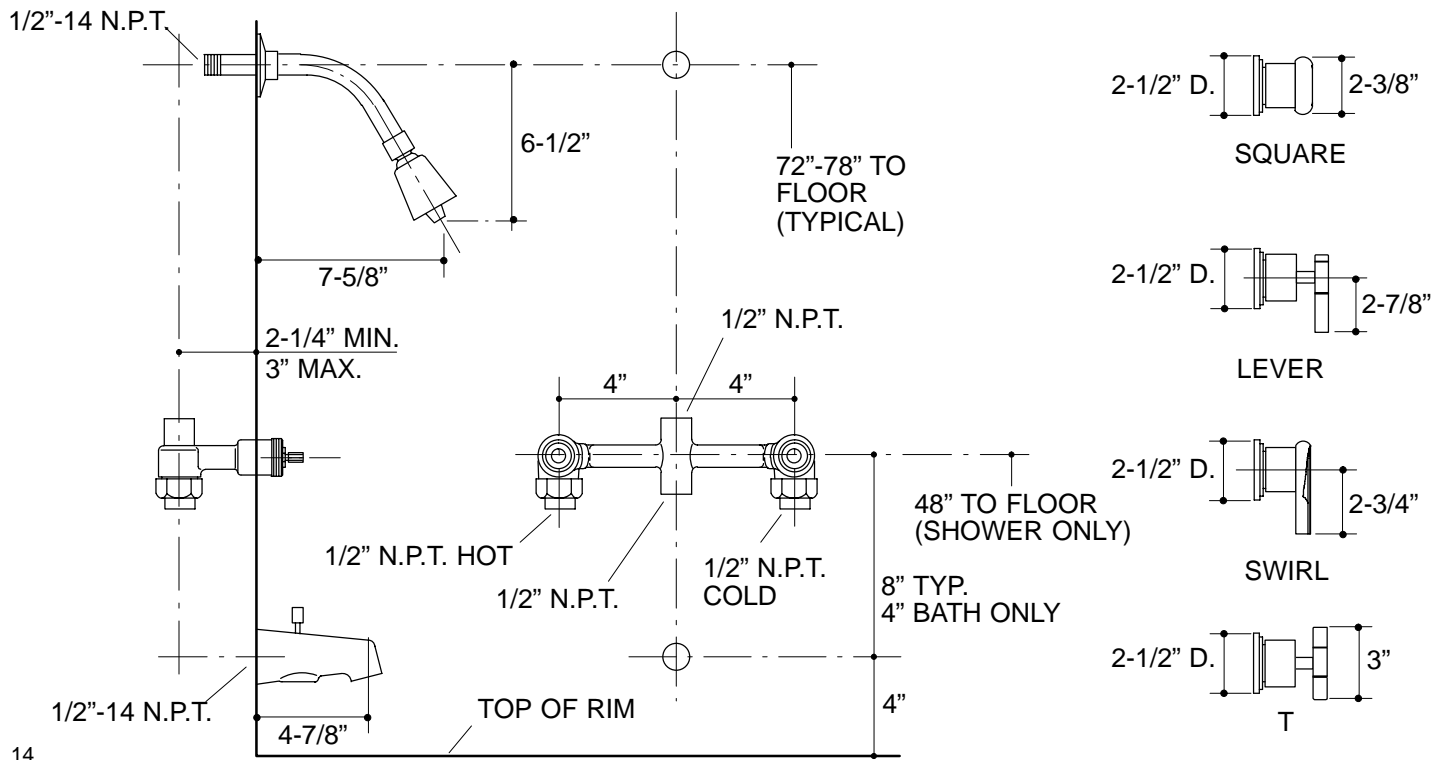

### Ordering Information

Applicable faucet with Square handles:	
Wall-mount bath valve	K-8253-2
Bath and shower	K-8254-2
Shower	K-8256-2

Applicable faucet with Swirl lever handles:	
Wall-mount bath valve	K-8253-4A
Bath and shower	K-8254-4A
Shower	K-8256-4A

Applicable faucet with Lever handles:	
Wall-mount bath valve	K-8253-4
Bath and shower	K-8254-4
Shower	K-8256-4

Applicable faucet with T handles:	
Wall-mount bath valve	K-8253-6
Bath and shower	K-8254-6
Shower	K-8256-6

**K-8253, K-8254, K-8256** Taboret® Bath and Shower Faucet  
114687-1-BA (9619)

**NOTES:**