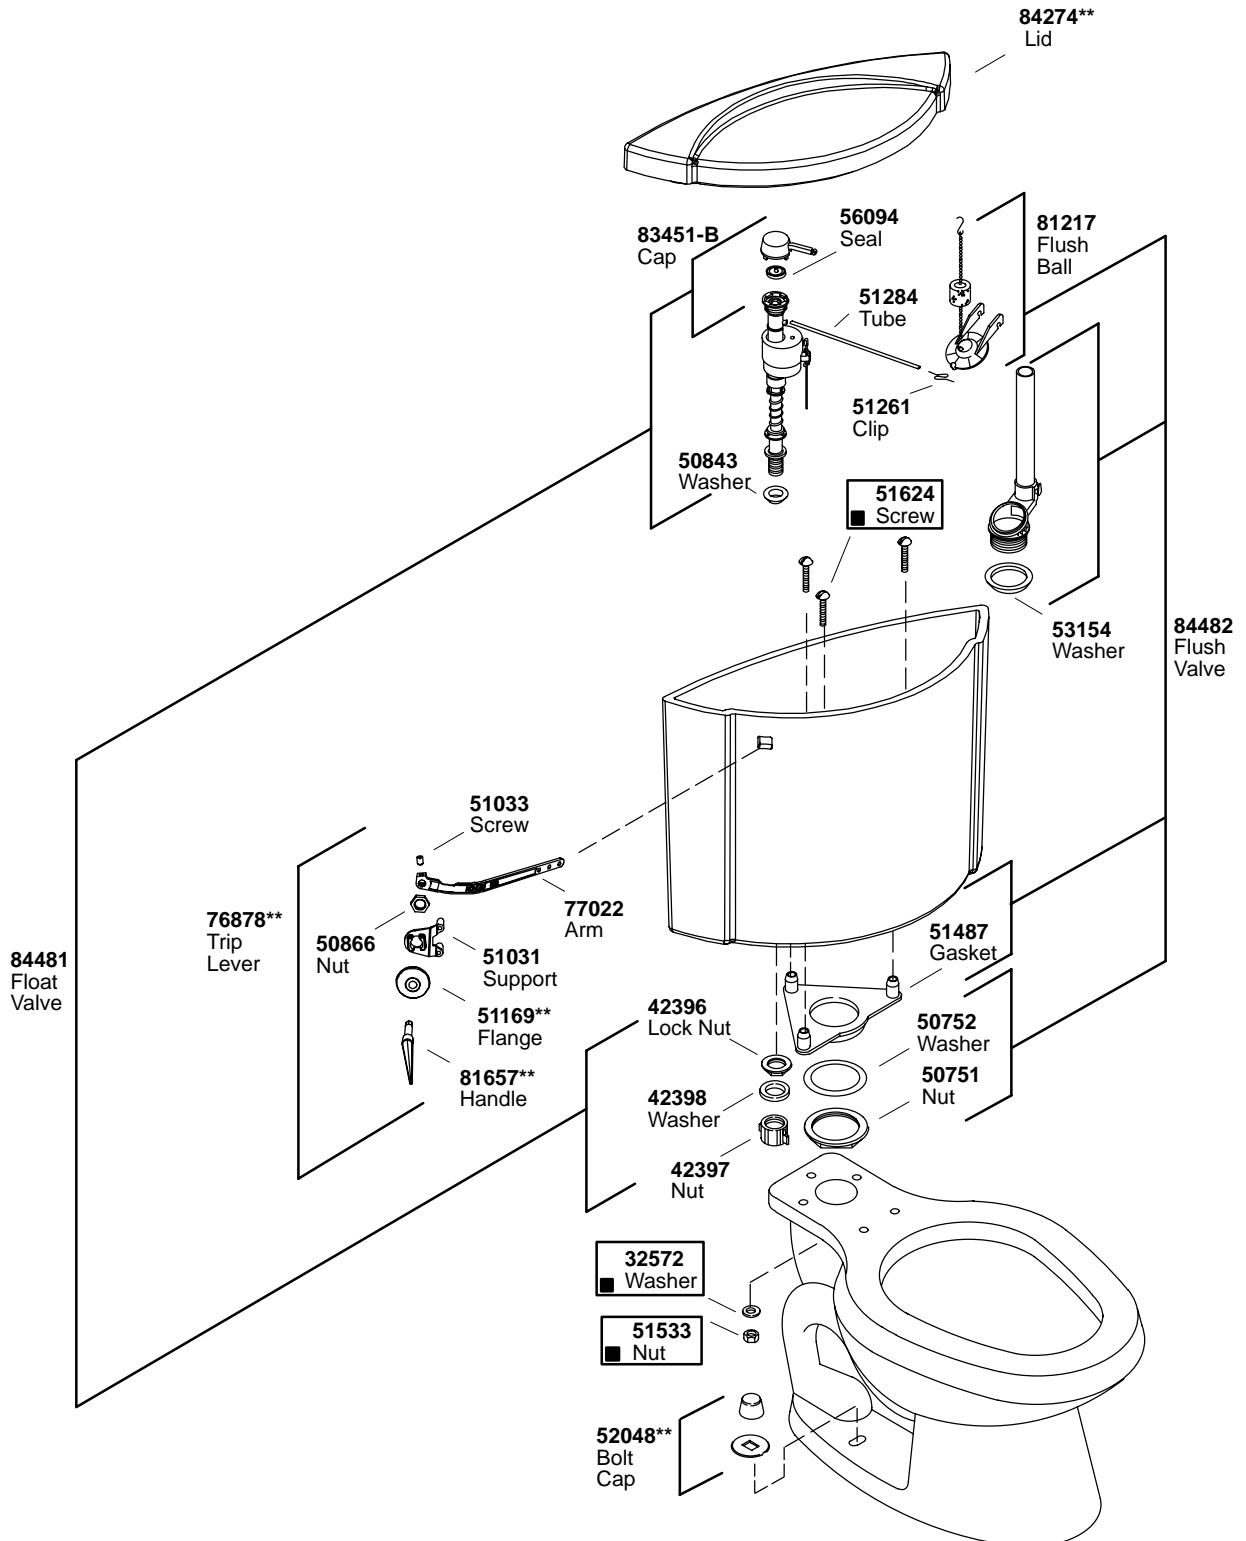

K#	Bowl	Tank
K-3419-**-AA	Elongated	4447

**30419** Hardware Kit Consists of:  
**51624** (3 ea.), **32572** (3 ea.), **51533** (3ea.)

**\*\*Finish/color code must be specified when ordering.**