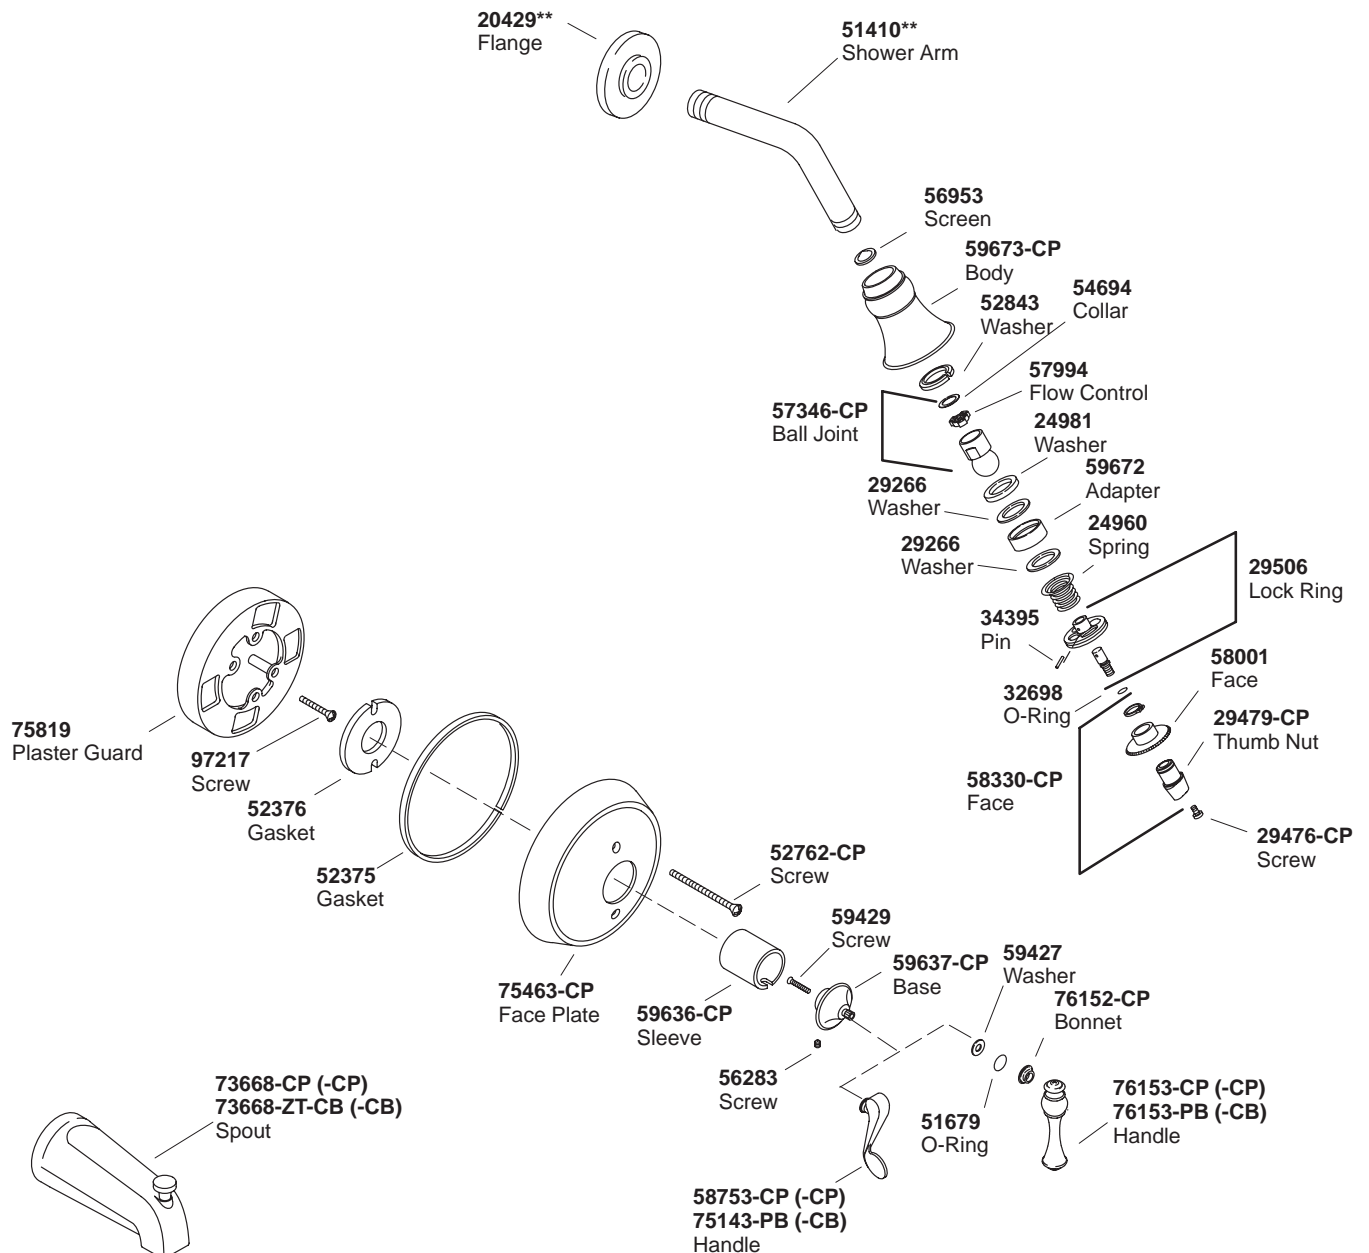

KOHLER® SERVICE PARTS

REVIVAL™ RITE-TEMP™ BATH AND SHOWER FAUCETS

K#	Shower Trim	Diverter Spout	Scroll Handle	Traditional Handle
K-T16113-ZS-CP-AA	X	X	X	
K-T16113-ZU-CP-AA	X	X		X
K-T16113-ZV-CB-AA	X	X	X	
K-T16113-ZT-CB-AA	X	X		X
K-T16114-ZS-CP-AA	X		X	
K-T16114-ZU-CP-AA	X			X
K-T16114-ZV-CB-AA	X		X	
K-T16114-ZT-CB-AA	X			X

**Finish/color code must be specified when ordering.