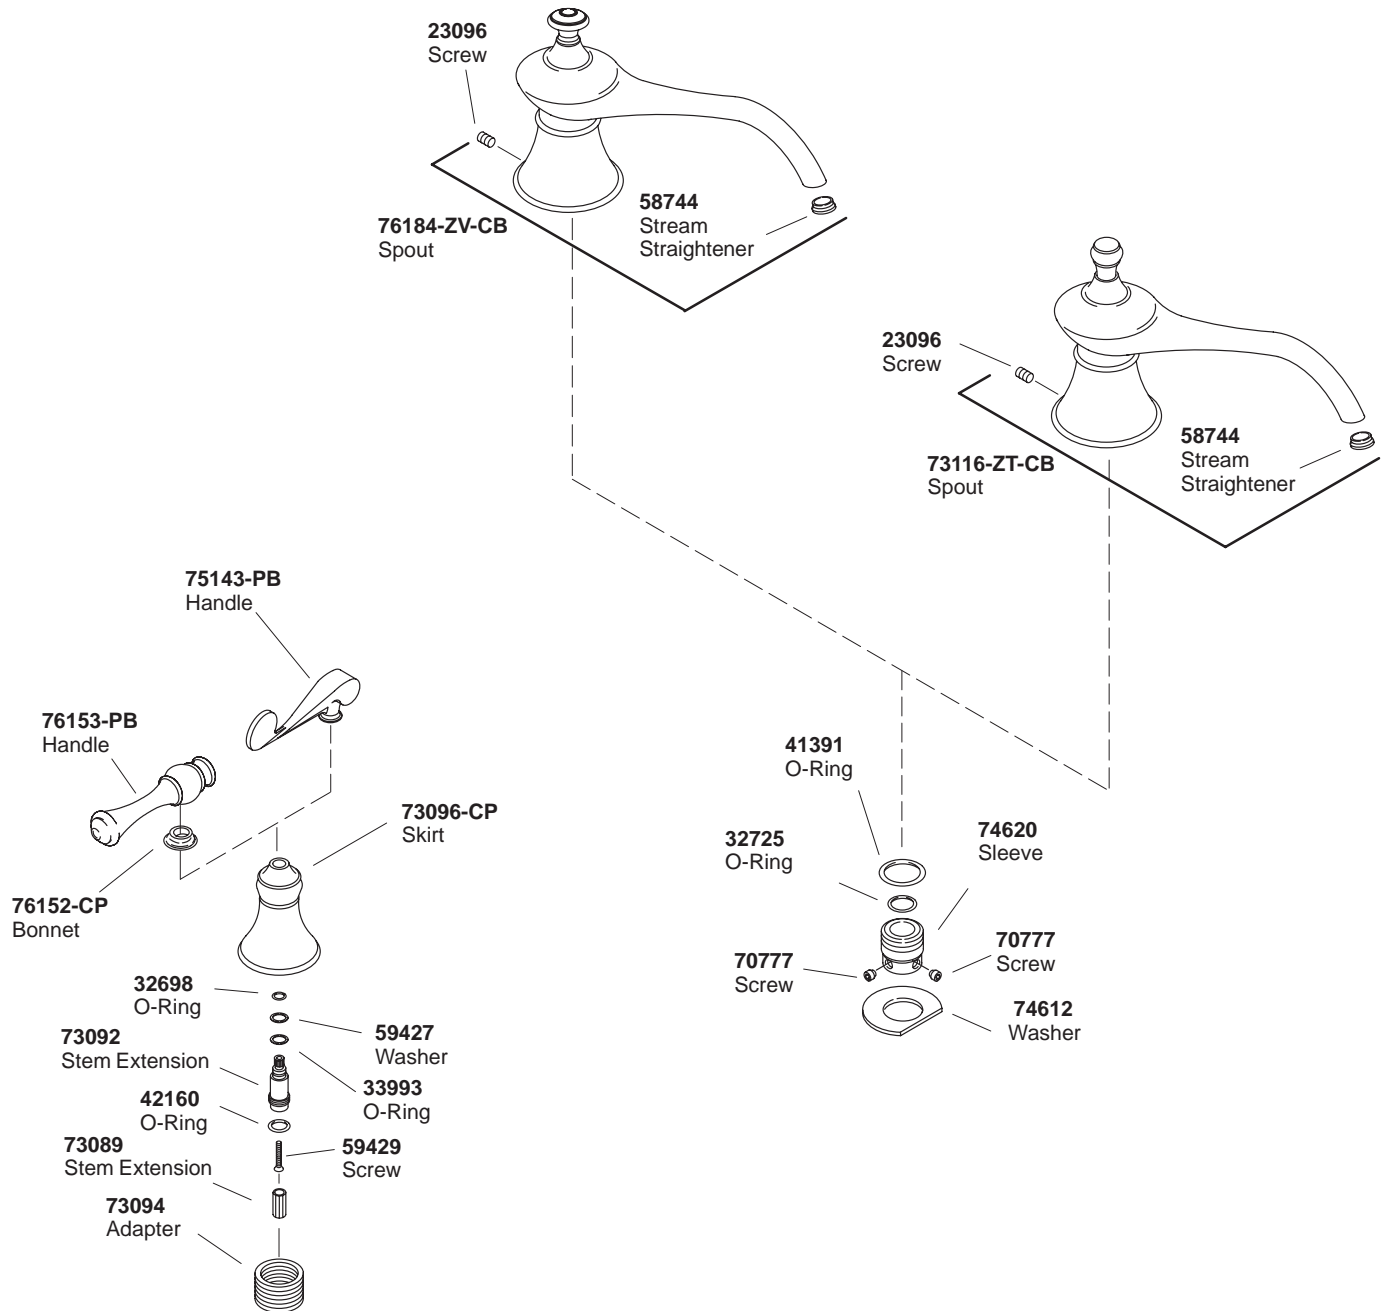

KOHLER® SERVICE PARTS

REVIVAL™ BATH AND DECK MOUNT FAUCETS

K#	Scroll Lever Handles	Traditional Lever Handles
K-T16119-ZV-CB-AA	X	
K-T16119-ZT-CB-AA		X

** Variation and/or finish/color code may be required when ordering.