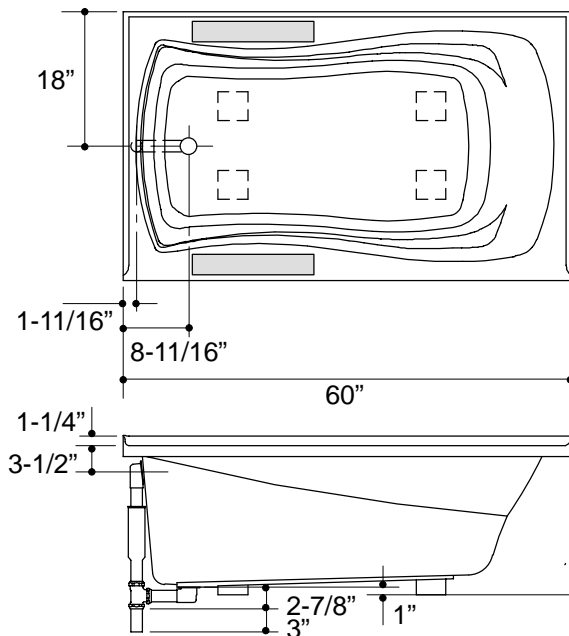

Ordering Information

Applicable product:		
Left outlet, integral flange	K-1242-L	shown
Right outlet, integral flange	K-1242-R	not shown
Drop-in rim style	K-1242	not shown
Accessories/hardware:		
Drain	K-7161-AF	recommended
Apron	K-1278	optional

Product Information

Fixture*:	basin area	top area	weight
Bathing well	46" x 24"	54" x 27"	62 lbs.
	water depth	capacity	
To overflow	14"	63 gal.	
* Approximate measurements for comparison only.			

Installation Notes

Refer to installation instructions included with fixture before beginning installation.

The apron must be installed before the finish floor and wall materials are installed.

Roughing-In Notes

Fixture conforms to ANSI Standard Z124.1. All dimensions are nominal.

No change in measurements if connected with drain illustrated.

Cut-out	Drop-in rim style, 58" x 34"	
Faucet area		recommended

**INTEGRAL
FLANGE
DETAIL**

**DROP-IN
RIM
DETAIL**

1.25>132

K-1242 Mariposa™ Bath
114837-1-CA (-)