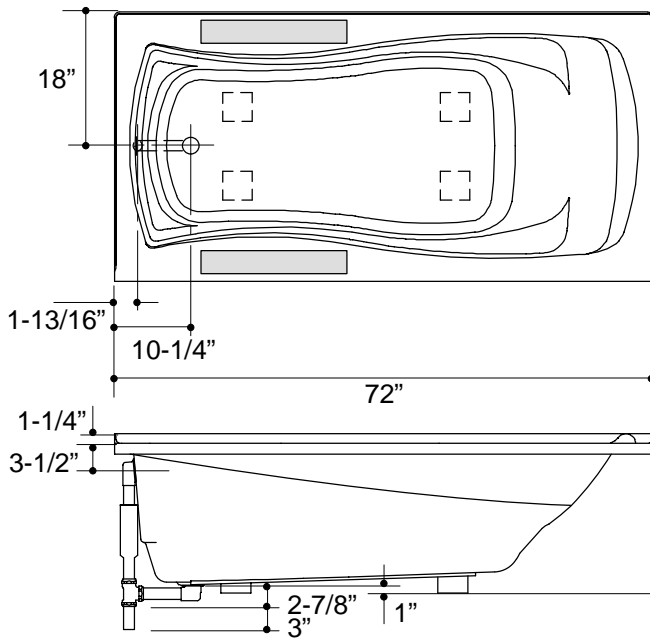

FEATURES

- 72" x 36" x 20"
- Acrylic
- Left or right outlet
- Optional K-1283 front apron
- Optional K-1491 removable pillow

CODES/STANDARDS APPLICABLE

Specified model meets or exceeds the following:

- ANSI Z124.1
- IAPMO/UPC
- Canadian Standards Association (CSA)
- State of Massachusetts

The bath shall be 72" in length, 36" in width, and 20" in height. Bath shall be made of acrylic. Bath shall have optional K-1283 front apron. Bath shall have optional K-1491 removable pillow. Bath shall be Kohler Model K-1259-_____-_____.

MARIPOSA™

PRODUCT INFORMATION

Fixture*:	basin area	top area	weight
Bathing well	50" x 24"	65" x 27"	77 lbs.
	water depth	capacity	
To overflow	14"	72 gal.	
* Approximate measurements for comparison only.			

INSTALLATION NOTES

The apron must be installed before the finish floor and wall materials are installed.

Roughing-In Notes		
No change in measurements if connected with drain illustrated.		
Cut-out	K-1259 drop-in rim style, 70" x 34"	
Faucet area		recommended