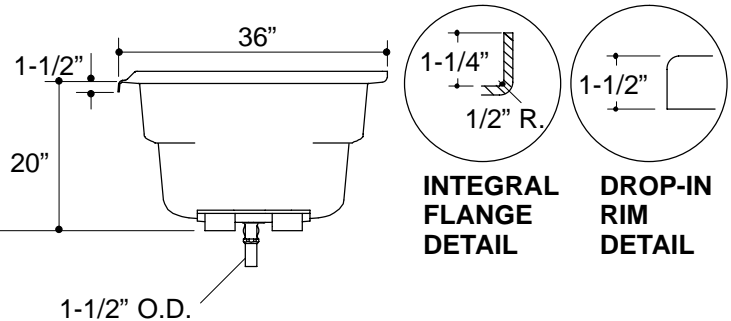

MARIPOSA™

PRODUCT INFORMATION

Fixture*:	basin area	top area	weight
Bathing well	50" x 24"	65" x 27"	77 lbs.
	water depth	capacity	
To overflow	14"	72 gal.	
* Approximate measurements for comparison only.			

INSTALLATION NOTES

The apron must be installed before the finish floor and wall materials are installed.

Roughing-In Notes		
No change in measurements if connected with drain illustrated.		
Cut-out	K-1259 drop-in rim style, 70" x 34"	
Faucet area		recommended