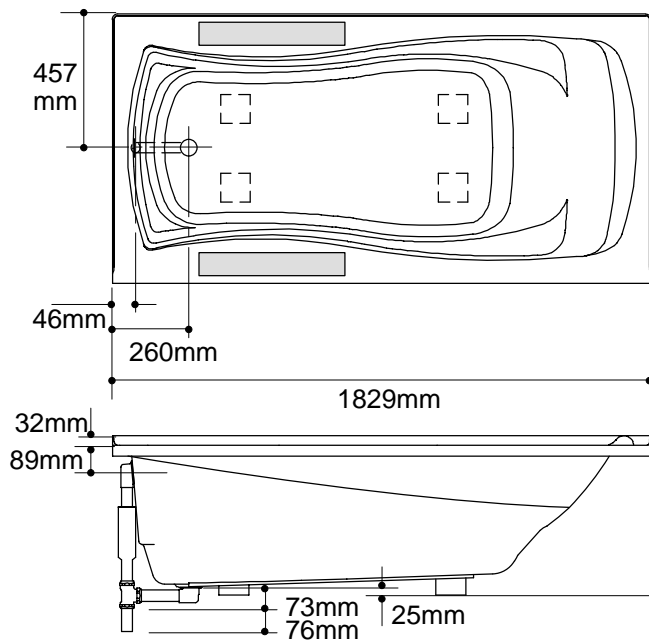

Ordering Information

Applicable product:		
Left outlet, integral flange	K-1259-L	shown
Right outlet, integral flange	K-1259-R	not shown
Drop-in rim style	K-1259	not shown
Accessories/hardware:		
Drain	K-7166-AF	recommended
Apron	K-1283	optional

Product Information

Fixture*:	basin area	top area	weight
Bathing well	1270 x 610mm	1651 x 686mm	35 Kg.
	water depth	capacity	
To overflow	356mm	273 litres	
* Approximate measurements for comparison only.			

Installation Notes

Refer to installation instructions included with fixture before beginning installation.

The apron must be installed before the finish floor and wall materials are installed.

Roughing-In Notes	
Fixture conforms to ANSI Standard Z124.1. All dimensions are nominal.	
No change in measurements if connected with drain illustrated.	
Cut-out	K-1259 drop-in rim style, 1778 x 864mm
Faucet area	recommended