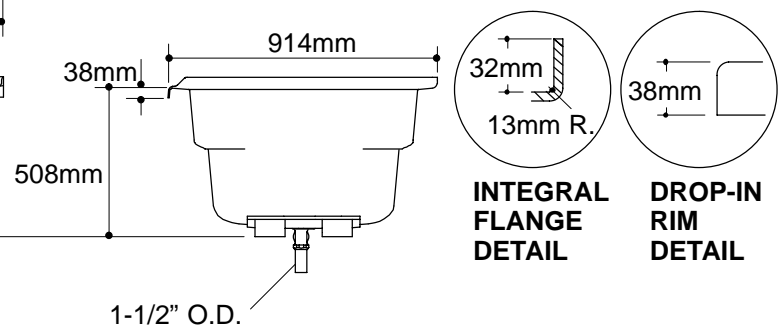

Ordering Information

Applicable product:		
Left outlet, integral flange	K-1259-L	shown
Right outlet, integral flange	K-1259-R	not shown
Drop-in rim style	K-1259	not shown
Accessories/hardware:		
Drain	K-7166-AF	recommended
Apron	K-1283	optional

Product Information

Fixture*:	basin area	top area	weight
Bathing well	1270 x 610mm	1651 x 686mm	35 Kg.
	water depth	capacity	
To overflow	356mm	273 litres	
* Approximate measurements for comparison only.			

Installation Notes

Refer to installation instructions included with fixture before beginning installation.

The apron must be installed before the finish floor and wall materials are installed.

Roughing-In Notes	
Fixture conforms to ANSI Standard Z124.1. All dimensions are nominal.	
No change in measurements if connected with drain illustrated.	
Cut-out	K-1259 drop-in rim style, 1778 x 864mm
Faucet area	recommended