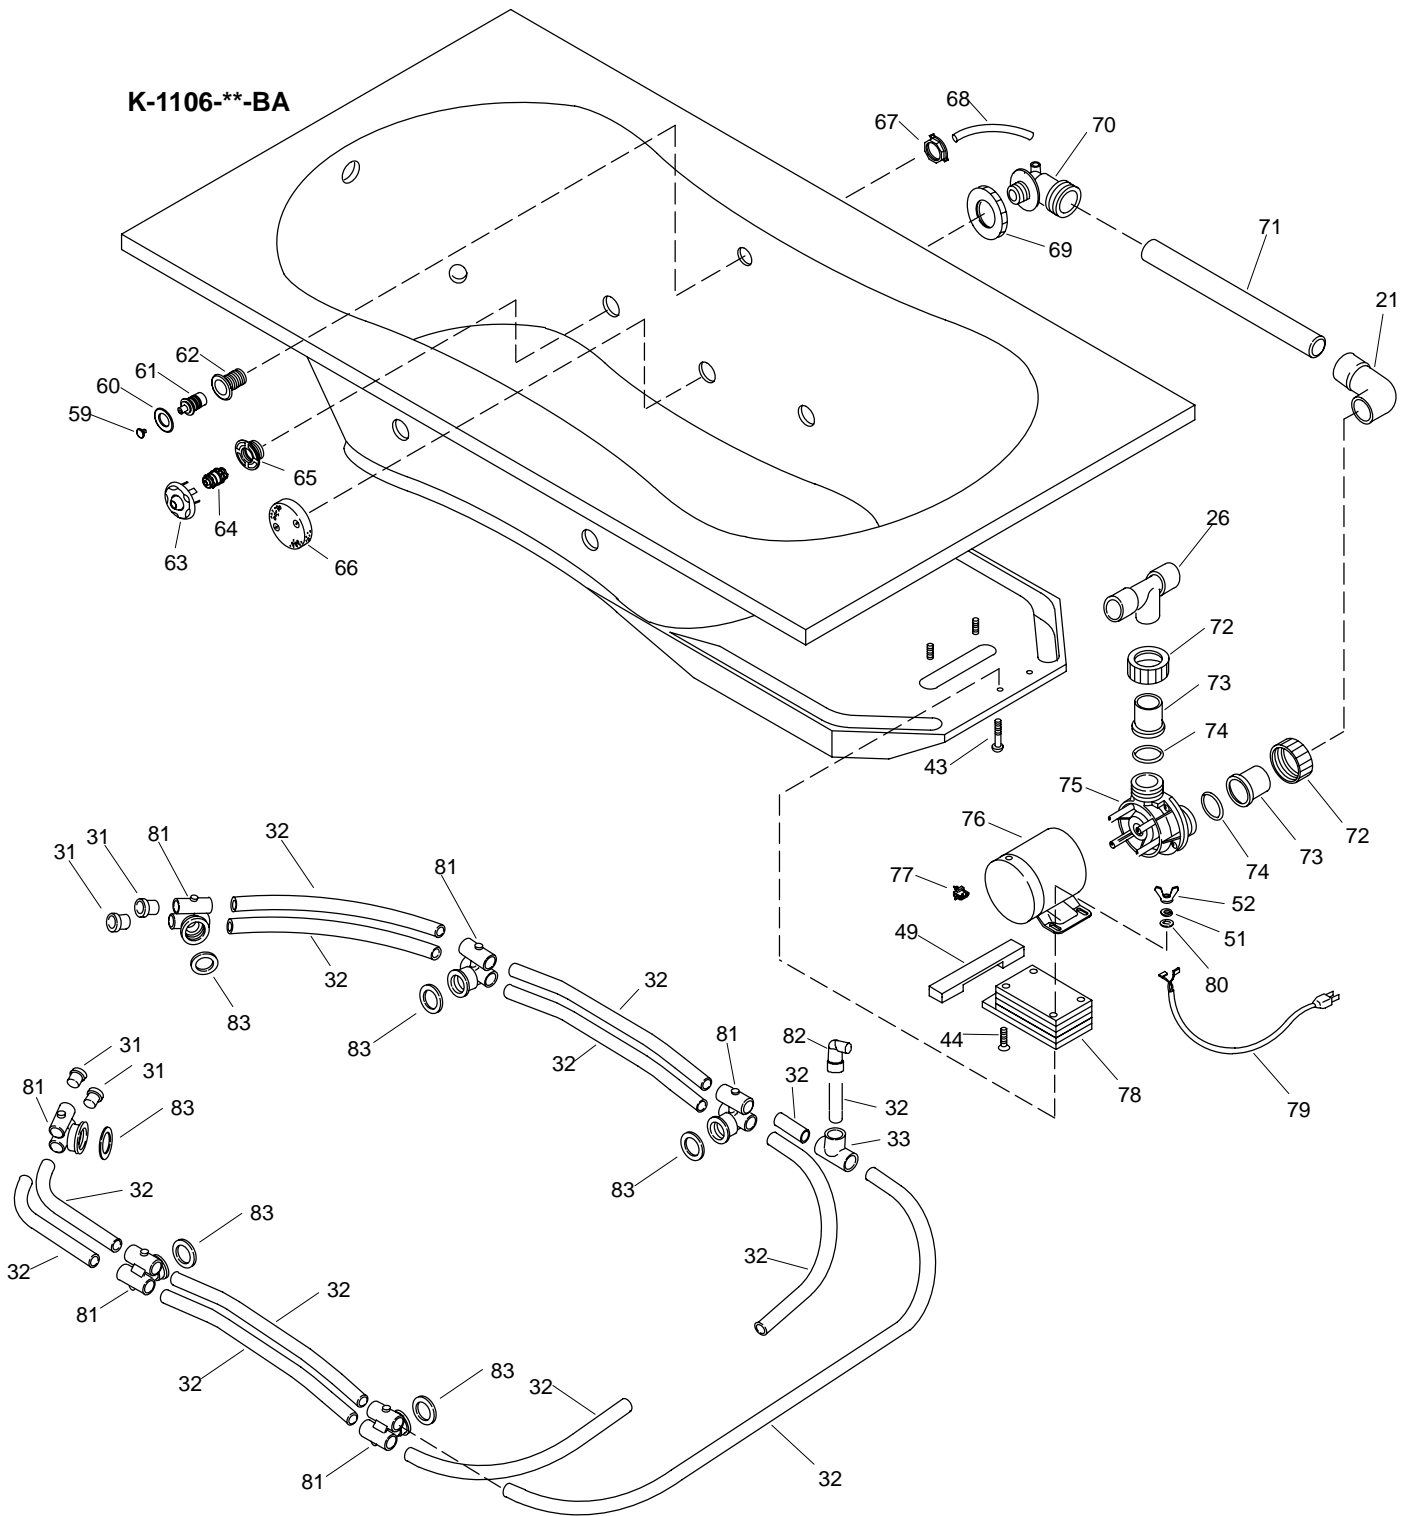

**Finish/color code must be specified when ordering.

SERVICE PARTS

ITEM	PART NO.	DESCRIPTION
1	95602	Jet Removal Tool
2	95603**	Trim Ring
3	95604**	Ball
4	95605	Spring
5	95606	Nozzle
6	95607	Flange
7	95609	Screw
8	95610**	Suction Hood
9	95611	Suction Flange
10		Available In Service Kit Only
11		Available in Service Kit Only
12		Available in Service Kit Only
13	95615	O-Ring
14	95616**	Aspirator Cap
15	95617**	Trim Ring
16	95618**	Button
17	95922	Actuator
18	95621	Flange
19	95622	Gasket
20	95623	Nut
21	61567	Elbow
22	95668	Tube
23	95624	Union Connection
24	95625	Connector
25	95626	O-Ring
26	60797	Tee
27	95627	Nut
28	96011	Tube
29	95628	Housing
30	95629	Gasket
31	95630	Plug
32		Available in Service Kit Only
33	61563	Tee
34		Available in Service Kit Only
35	95631	Screw
36	95632	Cover
37	96197	O-Ring
38	95634	Impeller
39	95635	Shaft Seal
40	95636	Volute
41	95637	Motor
42	95638	Cord
43	95639	Screw
44	95640	Screw
45	95641	Screw
46	95642	Nut
47	95643	Screw
48	95644	Spacer
49	95645	Bar
50	67123	Washer
51	95647	Lock Washer
52	95648	Wing Nut
53	95649	End Cap
54	95650	Plate
55	95651	Pressure Switch
56	95652	Wire Lead
57	95658	Bolt
58	95659	Nut
59	96234**	Button
60	96237**	Trim Flange
61	96235	Actuator
62	96236	Air Switch Body
63	96124**	Trim Ring
64	96250	Jet Sleeve
65	96232	Flange
66	96258**	Suction Hood
67	96233	Nut
68	96247	Hose
69	96242	Suction Nut
70	96253	Suction Elbow
71	96342	Tube
72	96243	Union Nut
73	96244	Connector
74	96245	O-Ring
75	96246	Wet End

SERVICE PARTS

ITEM	PART NO.	DESCRIPTION
76	96259	Motor
77	96255	Switch
78	96334	Spacer
79	96260	Cord
80	67095	Washer
81	96261	Jet Housing
82	91967	Check Valve
83	77818	Gasket

SERVICE KITS

PART NO.	ITEM	QTY.	DESCRIPTION
93838			1" Tube Kit
	32	1 ea.	Tube
		2 ea.	Coupling
95657			Aspirator
	10	1 ea.	Nut
	11	1 ea.	Gasket
	12	1 ea.	Flange
	32	1 ea.	Tube
		2 ea.	Coupling
	34	1 ea.	Elbow
95633			Pump
	35	4 ea.	Screw
	36	1 ea.	Cover
	37	1 ea.	O-Ring
	38	1 ea.	Impeller
	39	1 ea.	Shaft Seal
	40	1 ea.	Volute
	41	1 ea.	Motor
	42	1 ea.	Cord
	45	1 ea.	Screw
	46	1 ea.	Nut
	47	1 ea.	Screw
	53	1 ea.	End Cap
	54	1 ea.	Plate
	55	1 ea.	Pressure Switch
	56	1 ea.	Wire Lead
	57	5 ea.	Bolt
	58	1 ea.	Nut
96119			Pump Assembly
	75	1 ea.	Wet End
	76	1 ea.	Motor
	77	1 ea.	Switch
	79	1 ea.	Cord

**Finish/color code must be specified when ordering.