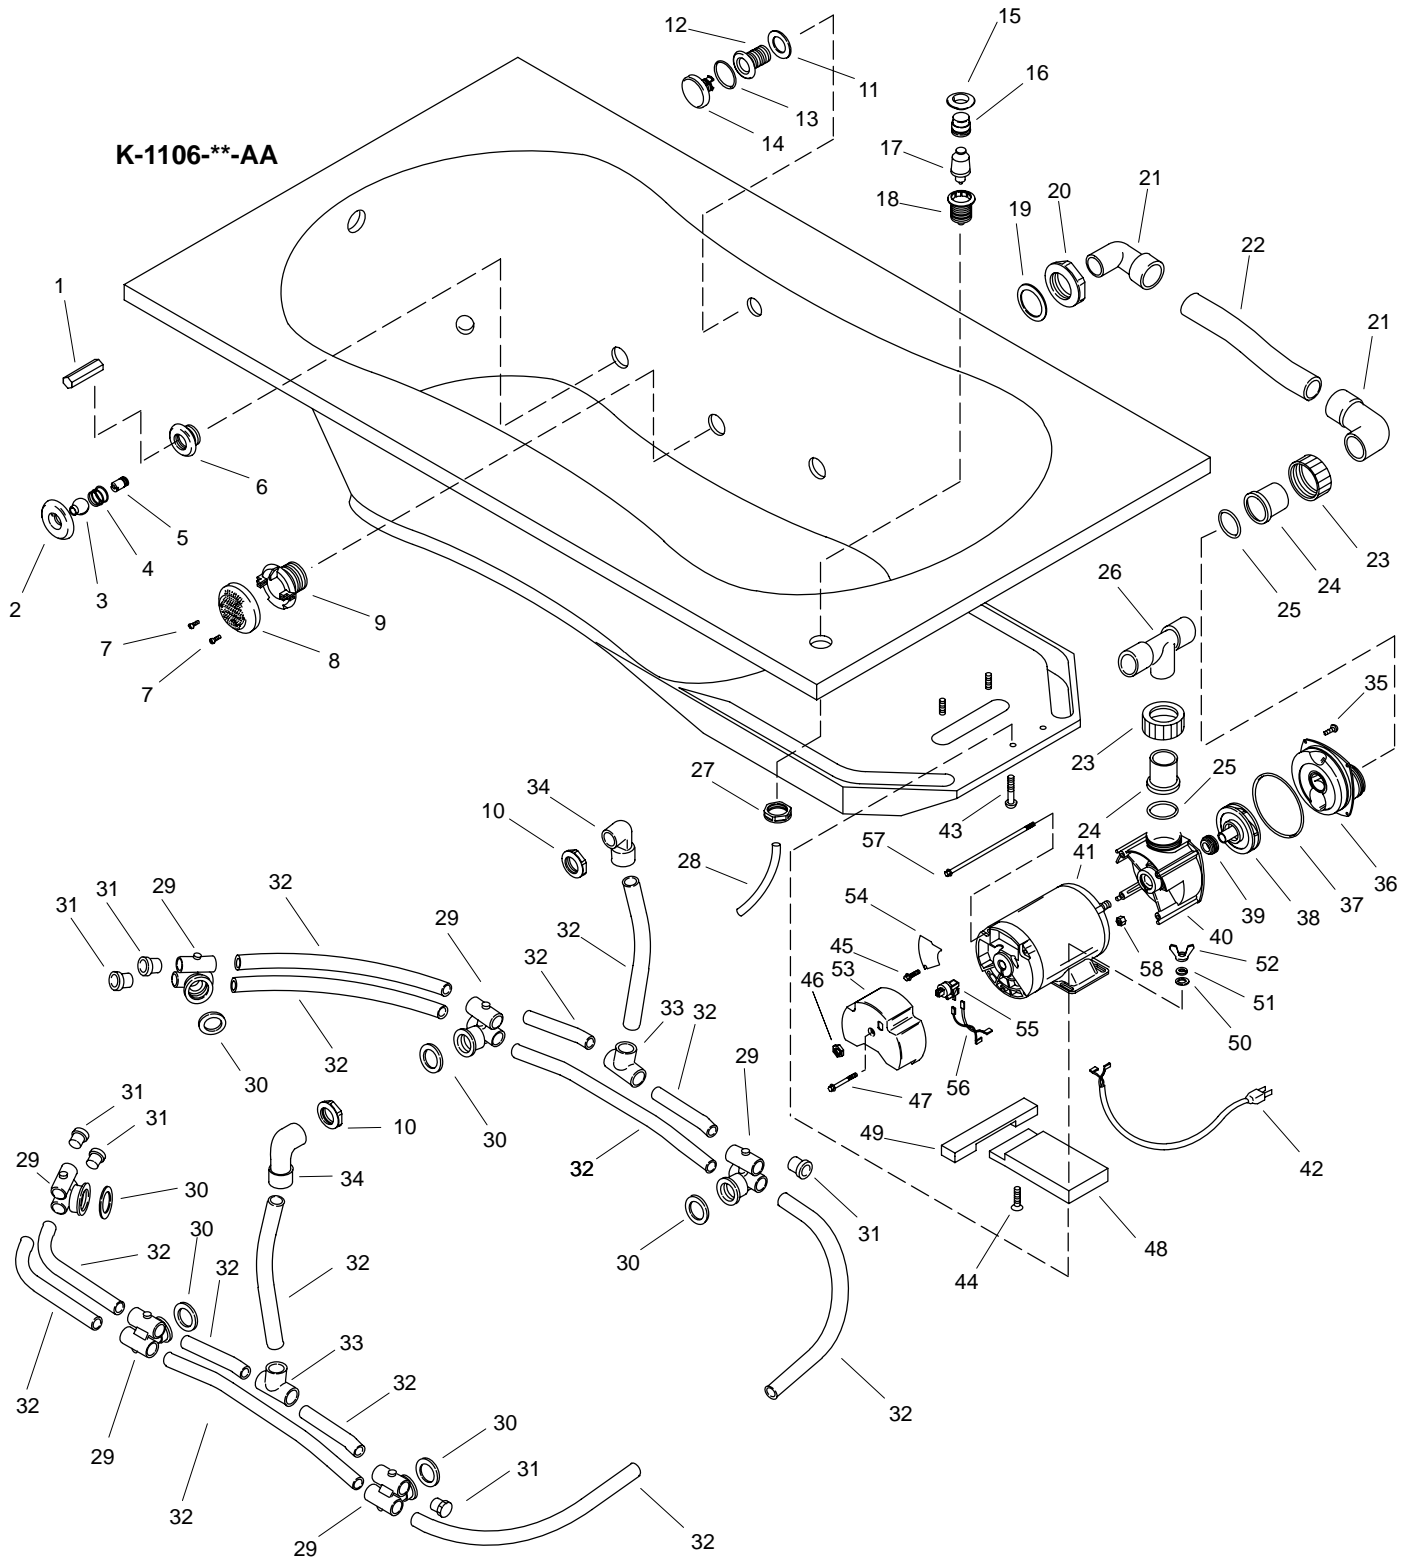

KOHLER® SERVICE PARTS

SYSTEM BASIC 6032 WHIRLPOOL

K#
K-1106-**-AA/BA

**Finish/color code must be specified when ordering.