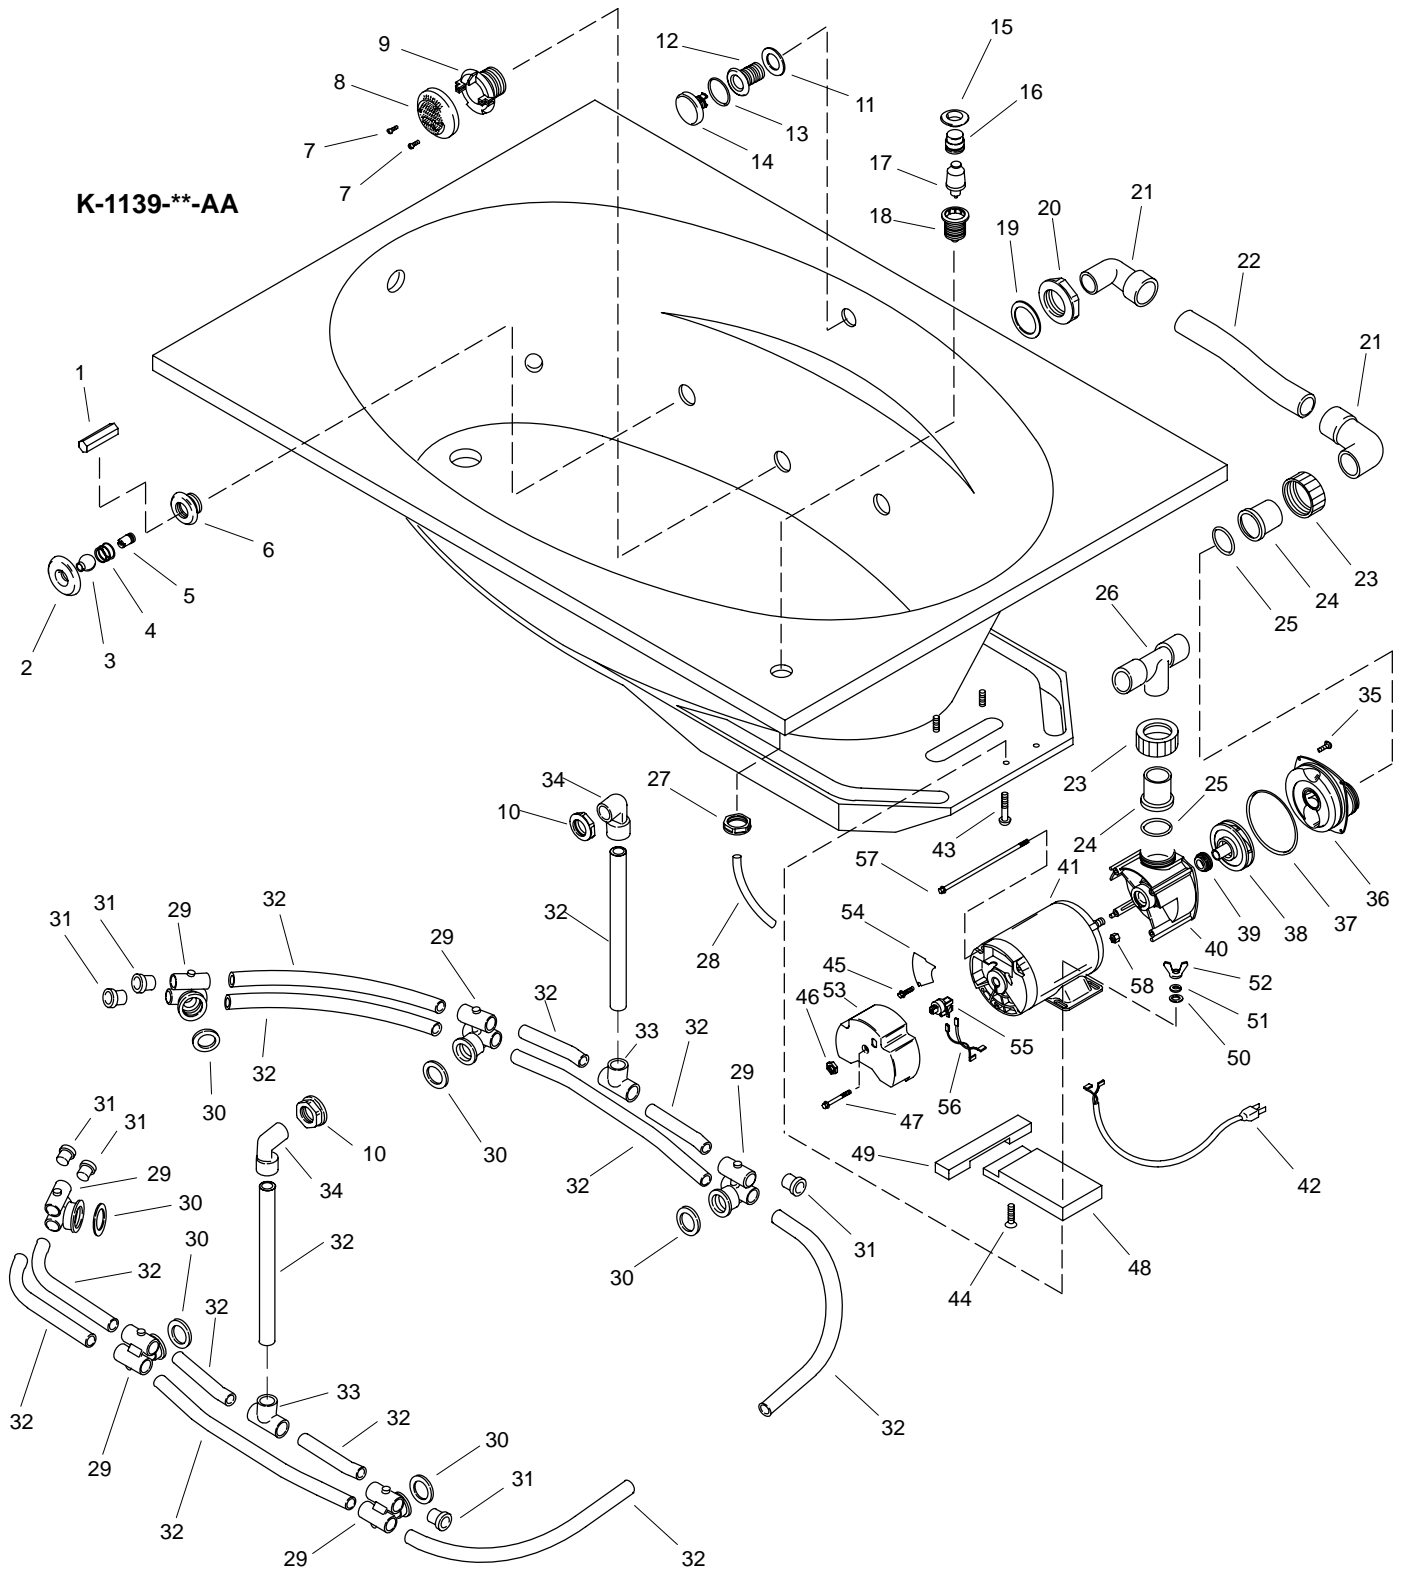

KOHLER[®] SERVICE PARTS

SYSTEM BASIC 6036 WHIRLPOOL

K#
K-1139-**-AA/BA

****Finish/color code must be specified when ordering.**

****Finish/color code must be specified when ordering.**

SERVICE PARTS

ITEM	PART NO.	DESCRIPTION
1	95602	Jet Removal Tool
2	95603**	Trim Ring
3	95604**	Ball
4	95605	Spring
5	95606	Nozzle
6	95607	Flange
7	95609	Screw
8	95610**	Suction Hood
9	95611	Suction Flange
10		Available In Service Kit Only
11		Available In Service Kit Only
12		Available in Service Kit Only
13	95615	O-Ring
14	95616**	Aspirator Cap
15	95617**	Trim Ring
16	95618**	Button
17	95922	Actuator
18	95621	Flange
19	95622	Gasket
20	95623	Nut
21	61567	Elbow
22	95669	Tube
23	95624	Union Connection
24	95625	Connector
25	95626	O-Ring
26	60797	Tee
27	95627	Nut
28	96011	Tube
29	95628	Housing
30	95629	Gasket
31	95630	Plug
32		Available in Service Kit Only
33	61563	Tee
34		Available In Service Kit Only
35	95631	Screw
36	95632	Cover
37	96197	O-Ring
38	95634	Impeller
39	95635	Shaft Seal
40	95636	Volute
41	95637	Motor
42	95638	Cord
43	95639	Screw
44	95640	Screw
45	95641	Screw
46	95642	Nut
47	95643	Screw
48	95644	Spacer
49	95645	Bar
50	67123	Washer
51	95647	Snap Ring
52	95648	Wing Nut
53	95649	End Cap
54	95650	Plate
55	95651	Pressure Switch
56	95652	Wire Lead
57	95658	Bolt
58	95659	Nut
59	96124**	Trim Ring
60	96250	Jet Sleeve
61	96232	Flange
62	96234**	Button
63	96237**	Trim Flange
64	96235	Actuator
65	96236	Air Switch Body
66	96258**	Suction Hood
67	96233	Nut
68	96247	Hose
69	96242	Suction Nut
70	96253	Suction Elbow
71		Available In Service Kit Only
72	96243	Union Nut
73	96244	Connector

SERVICE PARTS

ITEM	PART NO.	DESCRIPTION
74	96245	O-Ring
75	96246	Wet End
76	96259	Motor
77	96255	Switch
78	96334	Spacer
79	67095	Washer
80	96260	Cord
81	91967	Check Valve
82	96261	Jet Housing
83	77818	Gasket