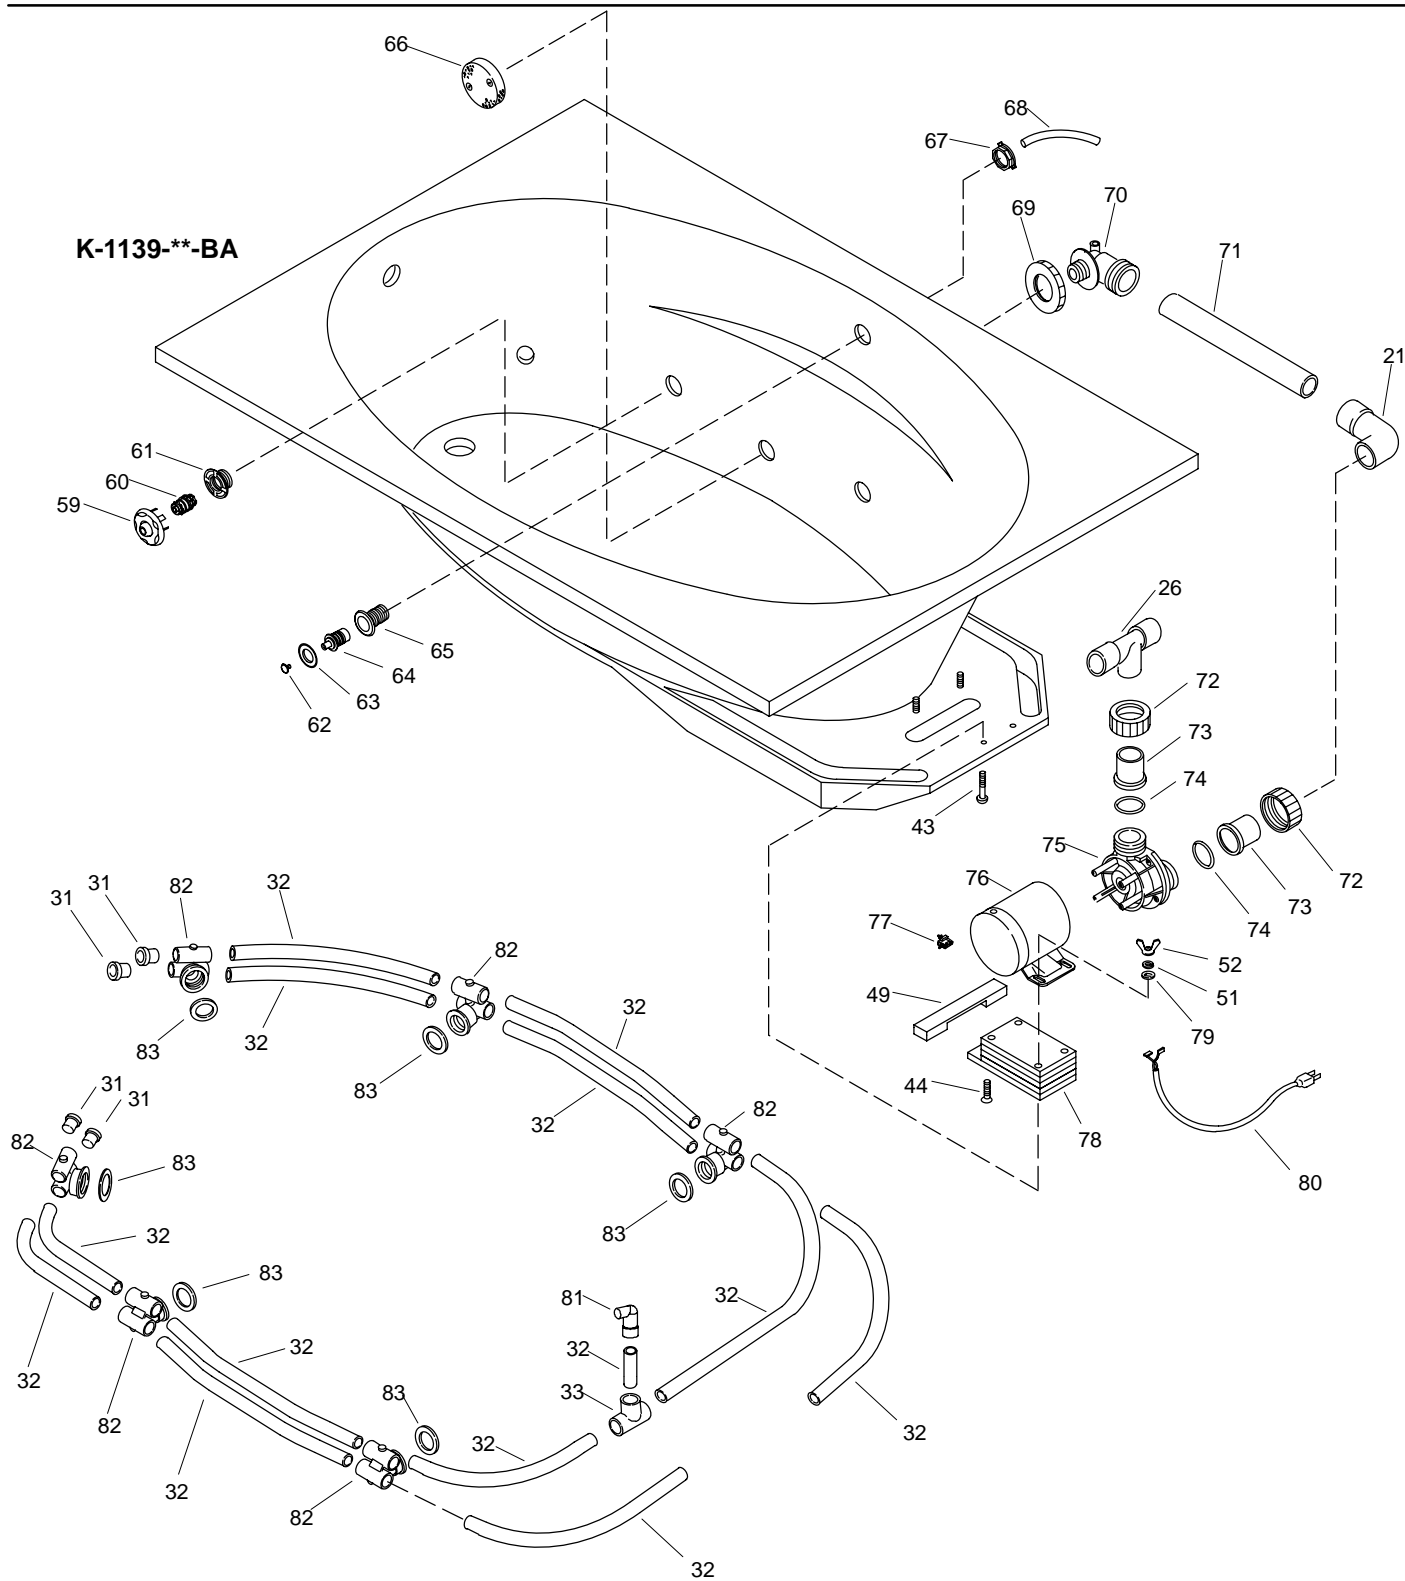

KOHLER[®] SERVICE PARTS

SYSTEM BASIC 6036 WHIRLPOOL

K#
K-1139-**-AA/BA

****Finish/color code must be specified when ordering.**

****Finish/color code must be specified when ordering.**

SERVICE PARTS

ITEM	PART NO.	DESCRIPTION
1	95602	Jet Removal Tool
2	95603**	Trim Ring
3	95604**	Ball
4	95605	Spring
5	95606	Nozzle
6	95607	Flange
7	95609	Screw
8	95610**	Suction Hood
9	95611	Suction Flange
10		Available In Service Kit Only
11		Available In Service Kit Only
12		Available in Service Kit Only
13	95615	O-Ring
14	95616**	Aspirator Cap
15	95617**	Trim Ring
16	95618**	Button
17	95922	Actuator
18	95621	Flange
19	95622	Gasket
20	95623	Nut
21	61567	Elbow
22	95669	Tube
23	95624	Union Connection
24	95625	Connector
25	95626	O-Ring
26	60797	Tee
27	95627	Nut
28	96011	Tube
29	95628	Housing
30	95629	Gasket
31	95630	Plug
32		Available in Service Kit Only
33	61563	Tee
34		Available In Service Kit Only
35	95631	Screw
36	95632	Cover
37	96197	O-Ring
38	95634	Impeller
39	95635	Shaft Seal
40	95636	Volute
41	95637	Motor
42	95638	Cord
43	95639	Screw
44	95640	Screw
45	95641	Screw
46	95642	Nut
47	95643	Screw
48	95644	Spacer
49	95645	Bar
50	67123	Washer
51	95647	Snap Ring
52	95648	Wing Nut
53	95649	End Cap
54	95650	Plate
55	95651	Pressure Switch
56	95652	Wire Lead
57	95658	Bolt
58	95659	Nut
59	96124**	Trim Ring
60	96250	Jet Sleeve
61	96232	Flange
62	96234**	Button
63	96237**	Trim Flange
64	96235	Actuator
65	96236	Air Switch Body
66	96258**	Suction Hood
67	96233	Nut
68	96247	Hose
69	96242	Suction Nut
70	96253	Suction Elbow
71		Available In Service Kit Only
72	96243	Union Nut
73	96244	Connector

SERVICE PARTS

ITEM	PART NO.	DESCRIPTION
74	96245	O-Ring
75	96246	Wet End
76	96259	Motor
77	96255	Switch
78	96334	Spacer
79	67095	Washer
80	96260	Cord
81	91967	Check Valve
82	96261	Jet Housing
83	77818	Gasket