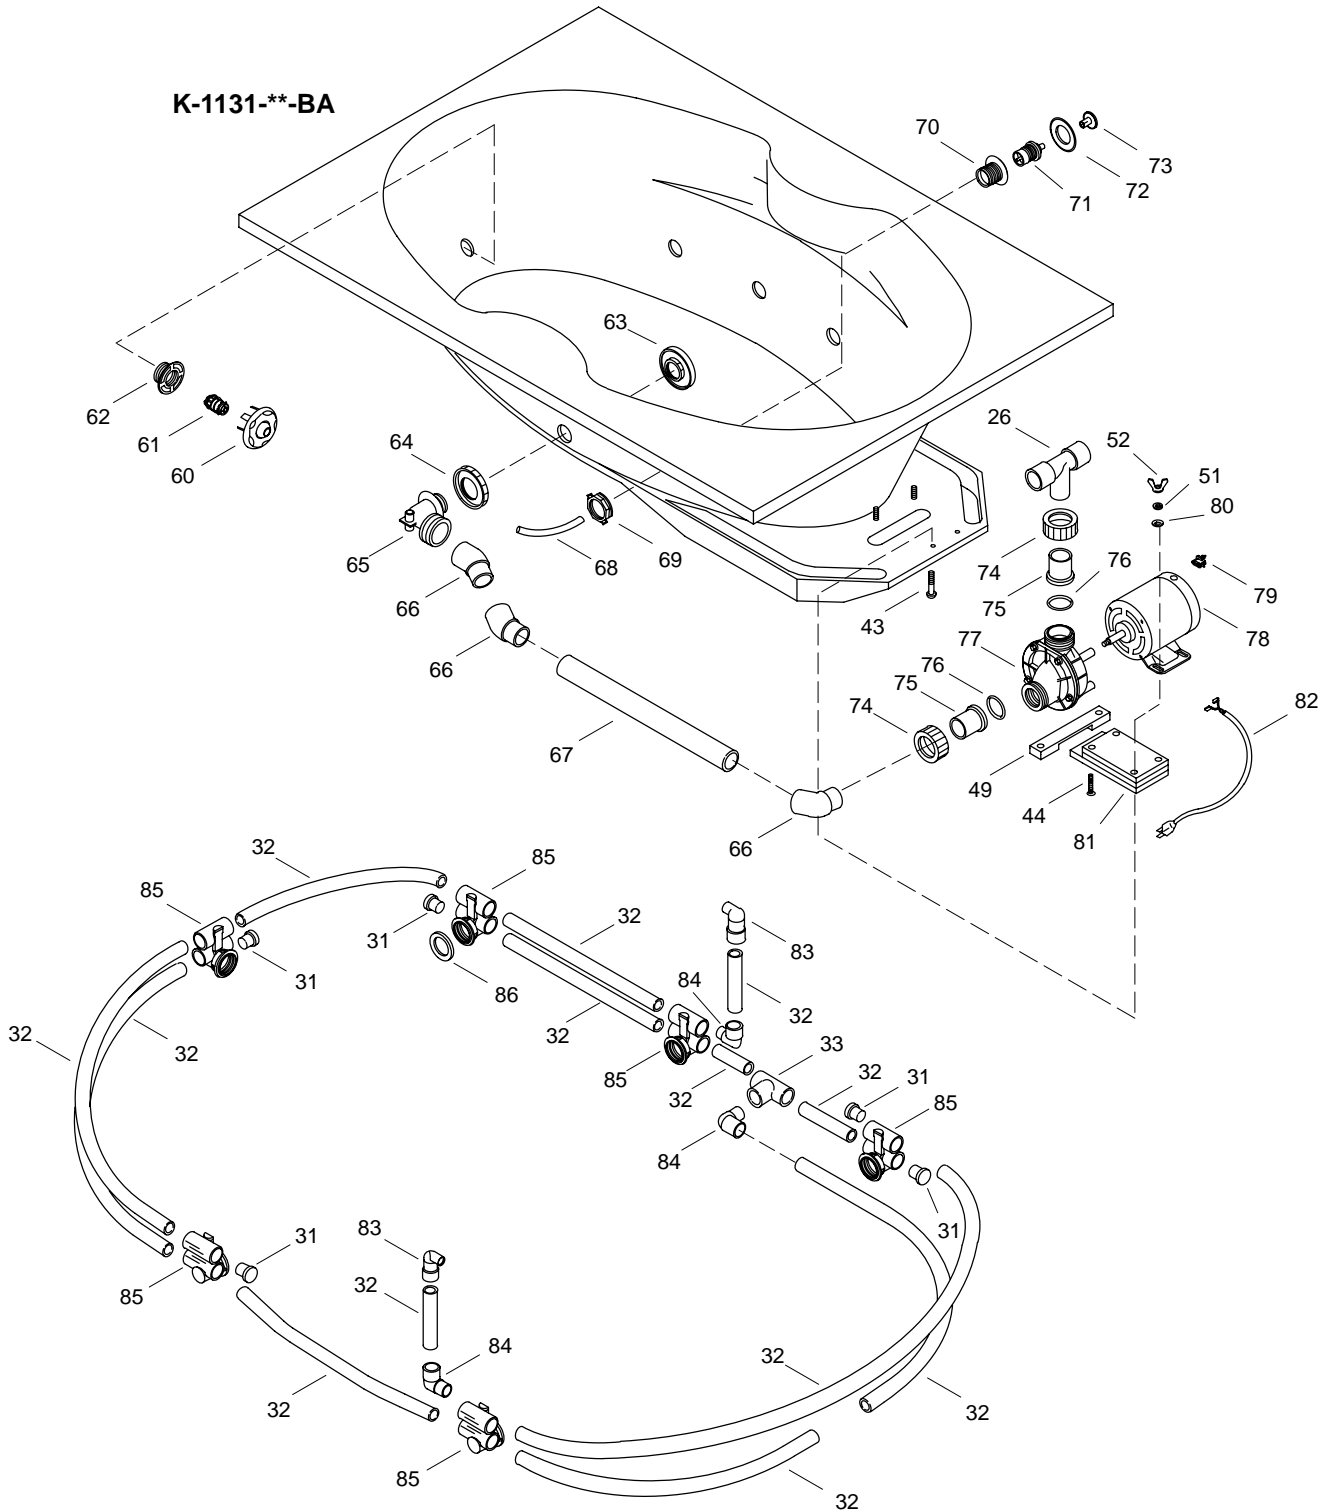

**Finish/color code must be specified when ordering.

SERVICE PARTS

ITEM	PART NO.	DESCRIPTION
1	95602	Jet Removal Tool
2	95603**	Trim Ring
3	95604**	Ball
4	95605	Spring
5	95606	Nozzle
6	95607	Flange
7	95609	Screw
8	95610**	Suction Hood
9	95611	Suction Flange
10		Available in Service Kit Only
11		Available in Service Kit Only
12		Available in Service Kit Only
13	95615	O-Ring
14	95616**	Aspirator Cap
15	95617**	Trim Ring
16	95618**	Button
17	95922	Actuator
18	95621	Flange
19	95622	Gasket
20	95623	Nut
21	61567	Elbow
22	95672	Tube
23	95624	Union Connector
24	95625	Connector
25	95626	O-Ring
26	60797	Tee
27	95627	Nut
28	96011	Tube
29	95628	Housing
30	95629	Gasket
31	95630	Plug
32		Available in Service Kit Only
33	61563	Tee
34		Available in Service Kit Only
35	95631	Screw
36	95632	Cover
37	96197	O-Ring
38	95634	Impeller
39	95635	Shaft Seal
40	95636	Volute
41	95637	Motor
42	95638	Cord
43	95639	Screw
44	95640	Screw
45	95641	Screw
46	95642	Nut
47	95643	Screw
48	95644	Spacer
49	95645	Bar
50	67123	Washer
51	95647	Snap Ring
52	95648	Wing Nut
53	95649	End Cap
54	95650	Plate
55	95651	Pressure Switch
56	95652	Wire Lead
57	95658	Bolt
58	95659	Nut
59	69228	Elbow
60	96124**	Jet Trim Kit
61	96250	Jet Sleeve Kit
62	96232	Flange
63	96258**	Suction Hood Kit
64	96242	Suction Nut
65	96253	Suction Elbow
66	94255	Elbow
67	96446	Tube
68	96247	Tube
69	96233	Nut
70	96236	Air Switch Body
71	96235	Actuator
72	96237**	Trim Flange
73	96234**	Button
74	96243	Union Nut

SERVICE PARTS

ITEM	PART NO.	DESCRIPTION
75	96244	Connector
76	96245	O-Ring
77	96246	Wet End
78	96259	Motor
79	96255	Switch
80	67095	Washer
81	96252	Plate
82	96260	Cord
83	91967	Check Valve
84	61536	Street Elbow
85	96261	Jet Housing
86	77818	Gasket
87	96010	Elbow

SERVICE KITS

PART NO.	ITEM	QTY.	DESCRIPTION
95657			Aspirator
	10	1 ea.	Nut
	11	1 ea.	Gasket
	12	1 ea.	Flange
	32	1 ea.	Tube
		2 ea.	Coupling
	34	1 ea.	Elbow
93838			1" Tube Kit
	32	1 ea.	Tube
		2 ea.	Coupling
95633			Pump
	35	4 ea.	Screw
	36	1 ea.	Cover
	37	1 ea.	O-Ring
	38	1 ea.	Impeller
	39	1 ea.	Shaft Seal
	40	1 ea.	Volute
	41	1 ea.	Motor
	42	1 ea.	Cord
	45	1 ea.	Screw
	46	1 ea.	Nut
	47	1 ea.	Screw
	53	1 ea.	End Cap
	54	1 ea.	Plate
	55	1 ea.	Pressure Switch
	56	1 ea.	Wire Lead
	57	5 ea.	Bolt
	58	1 ea.	Nut
96119			Pump
	77	1 ea.	Wet End
	78	1 ea.	Motor
	79	1 ea.	Switch
	82	1 ea.	Cord

**Finish/color code must be specified when ordering.