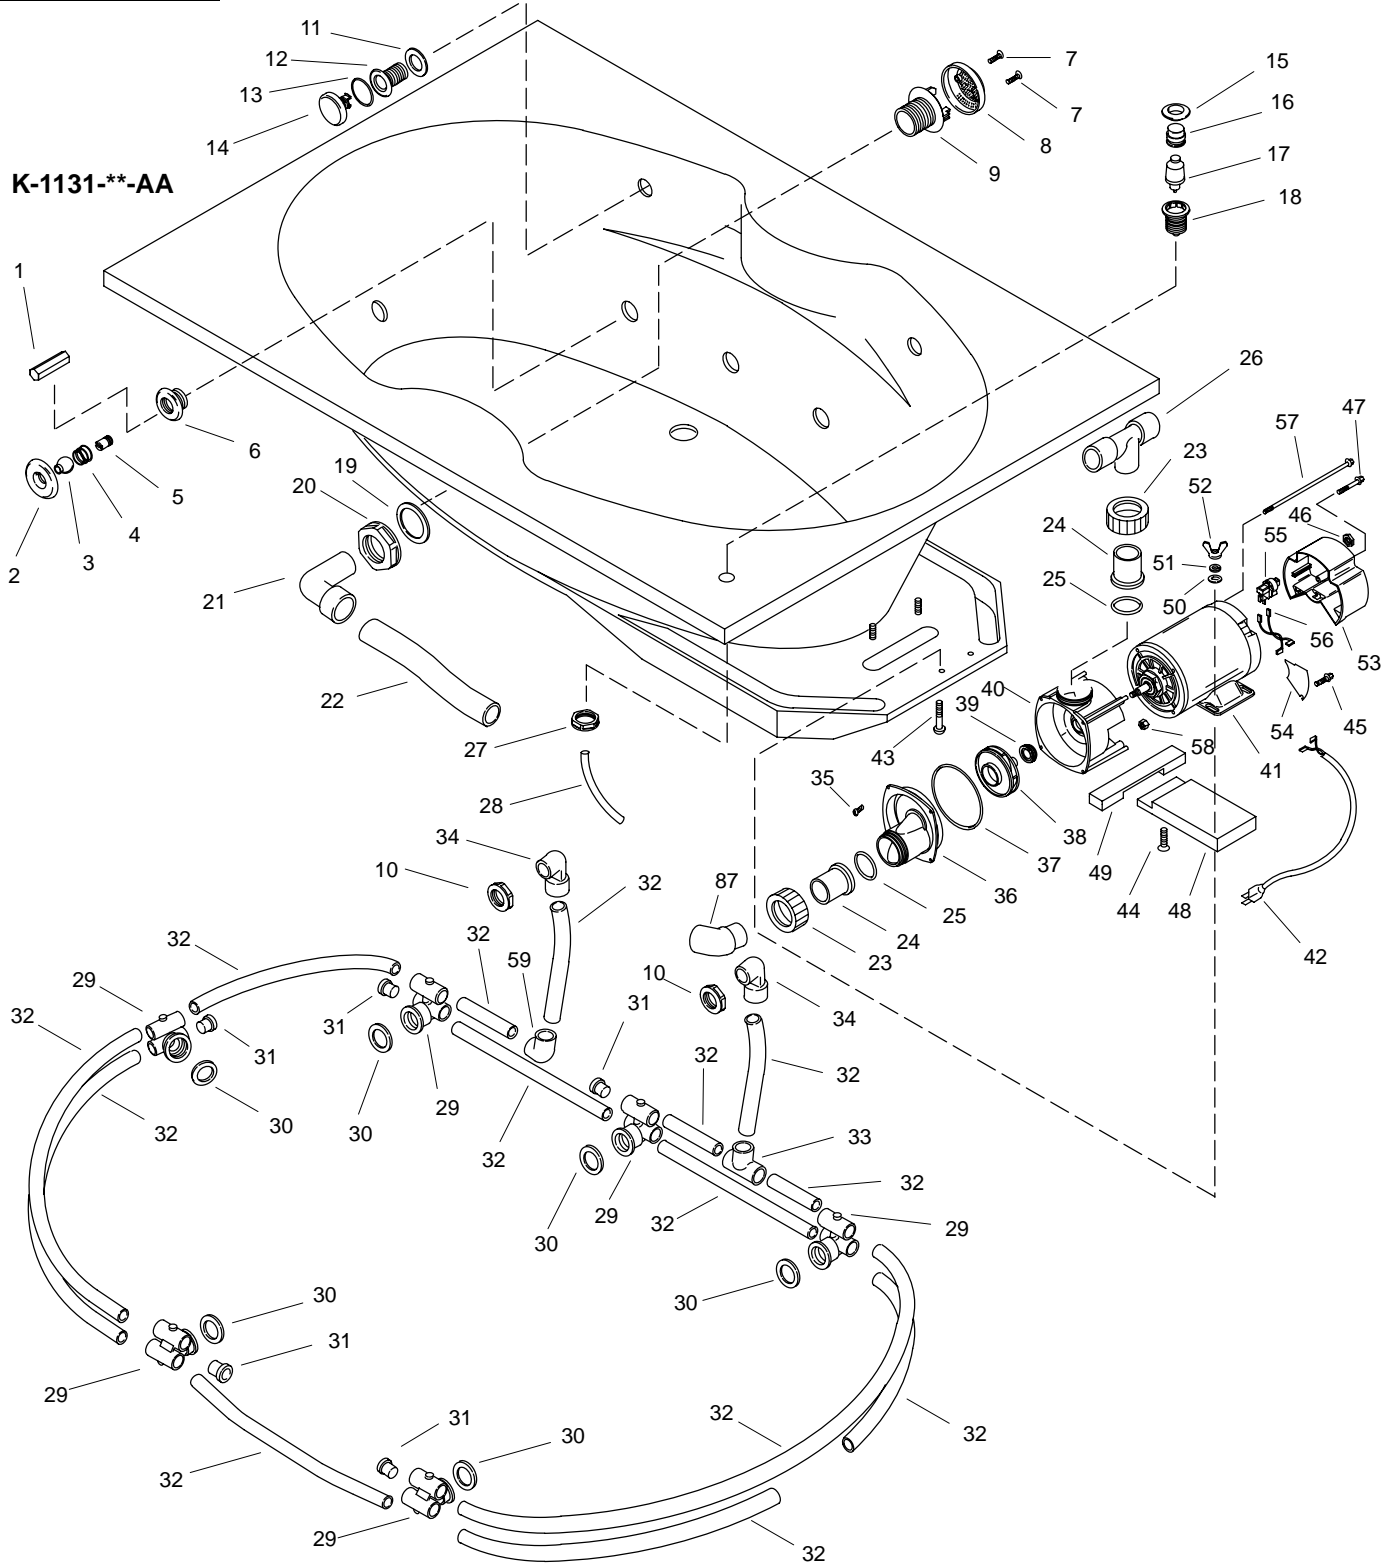

KOHLER® SERVICE PARTS

SYSTEM BASIC 7242 WHIRLPOOL

K#
K-1131-**-AA/BA

**Finish/color code must be specified when ordering.