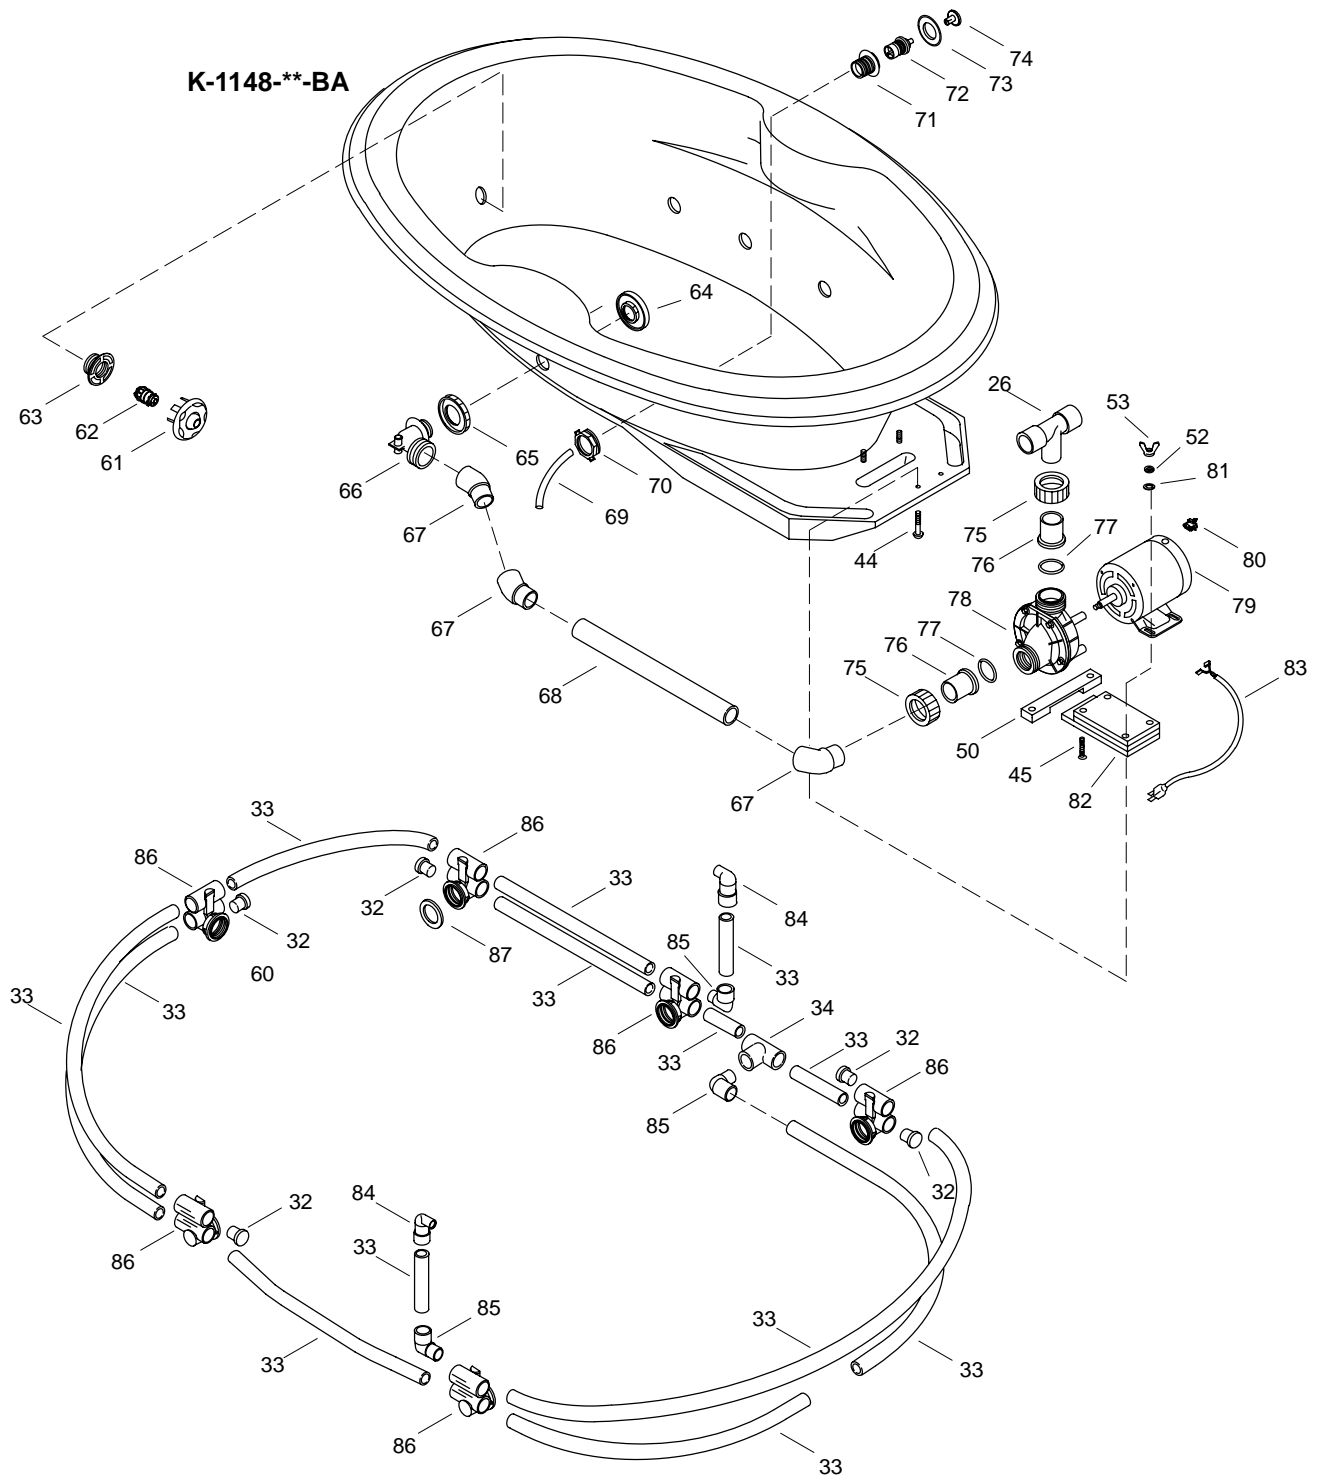

KOHLER® SERVICE PARTS

SYSTEM BASIC 7242 OVAL WHIRLPOOL

K#
K-1148-**-AA/BA

****Finish/color code must be specified when ordering.**

****Finish/color code must be specified when ordering.**

SERVICE PARTS

ITEM	PART NO.	DESCRIPTION
1	95602	Jet Removal Tool
2	95603**	Trim Ring
3	95604**	Ball
4	95605	Spring
5	95606	Nozzle
6	95607	Flange
7	95609	Screw
8	95610**	Suction Hood
9	95611	Suction Flange
10		Available in Service Kit Only
11		Available in Service Kit Only
12		Available in Service Kit Only
13	95615	O-Ring
14	95616**	Aspirator Cap
15	95617**	Trim Ring
16	95618**	Button
17	95922	Actuator
18	95621	Flange
19	95622	Gasket
20	95623	Nut
21	61567	Elbow
22	95674	Tube
23	95624	Union Connection
24	95625	Connector
25	95626	O-Ring
26	60797	Tee
27	96010	Elbow
28	95627	Nut
29	96011	Tube
30	95628	Housing
31	95629	Gasket
32	95630	Plug
33		Available in Service Kit Only
34	61563	Tee
35		Available in Service Kit Only
36	95631	Screw
37	95632	Cover
38	96197	O-Ring
39	95634	Impeller
40	95635	Shaft Seal
41	95636	Volute
42	95637	Motor
43	95638	Cord
44	95639	Bolt
45	95640	Screw
46	95641	Screw
47	95642	Nut
48	95643	Screw
49	95644	Spacer
50	95645	Bar
51	67123	Washer
52	95647	Snap Ring
53	95648	Wing Nut
54	95649	End Cap
55	95650	Plate
56	95651	Pressure Switch
57	95652	Wire Lead
58	95658	Bolt
59	95659	Nut
60	69228	Elbow
61	96124**	Jet Trim Kit
62	96250	Jet Sleeve Kit
63	96232	Flange
64	96258**	Suction Hood Kit
65	96242	Suction Nut
66	96253	Suction Elbow
67	94255	Elbow
68	96419	Tube
69	96247	Tube
70	96233	Nut
71	96236	Air Switch Body
72	96235	Actuator
73	96237**	Trim Flange
74	96234**	Button
75	96243	Union Nut

SERVICE PARTS

ITEM	PART NO.	DESCRIPTION
76	96244	Connector
77	96245	O-Ring
78	96246	Wet End
79	96259	Motor
80	96255	Switch
81	67095	Washer
82	96252	Plate
83	96260	Cord
84	91967	Check Valve
85	61536	Street Elbow
86	96261	Jet Housing
87	77818	Gasket