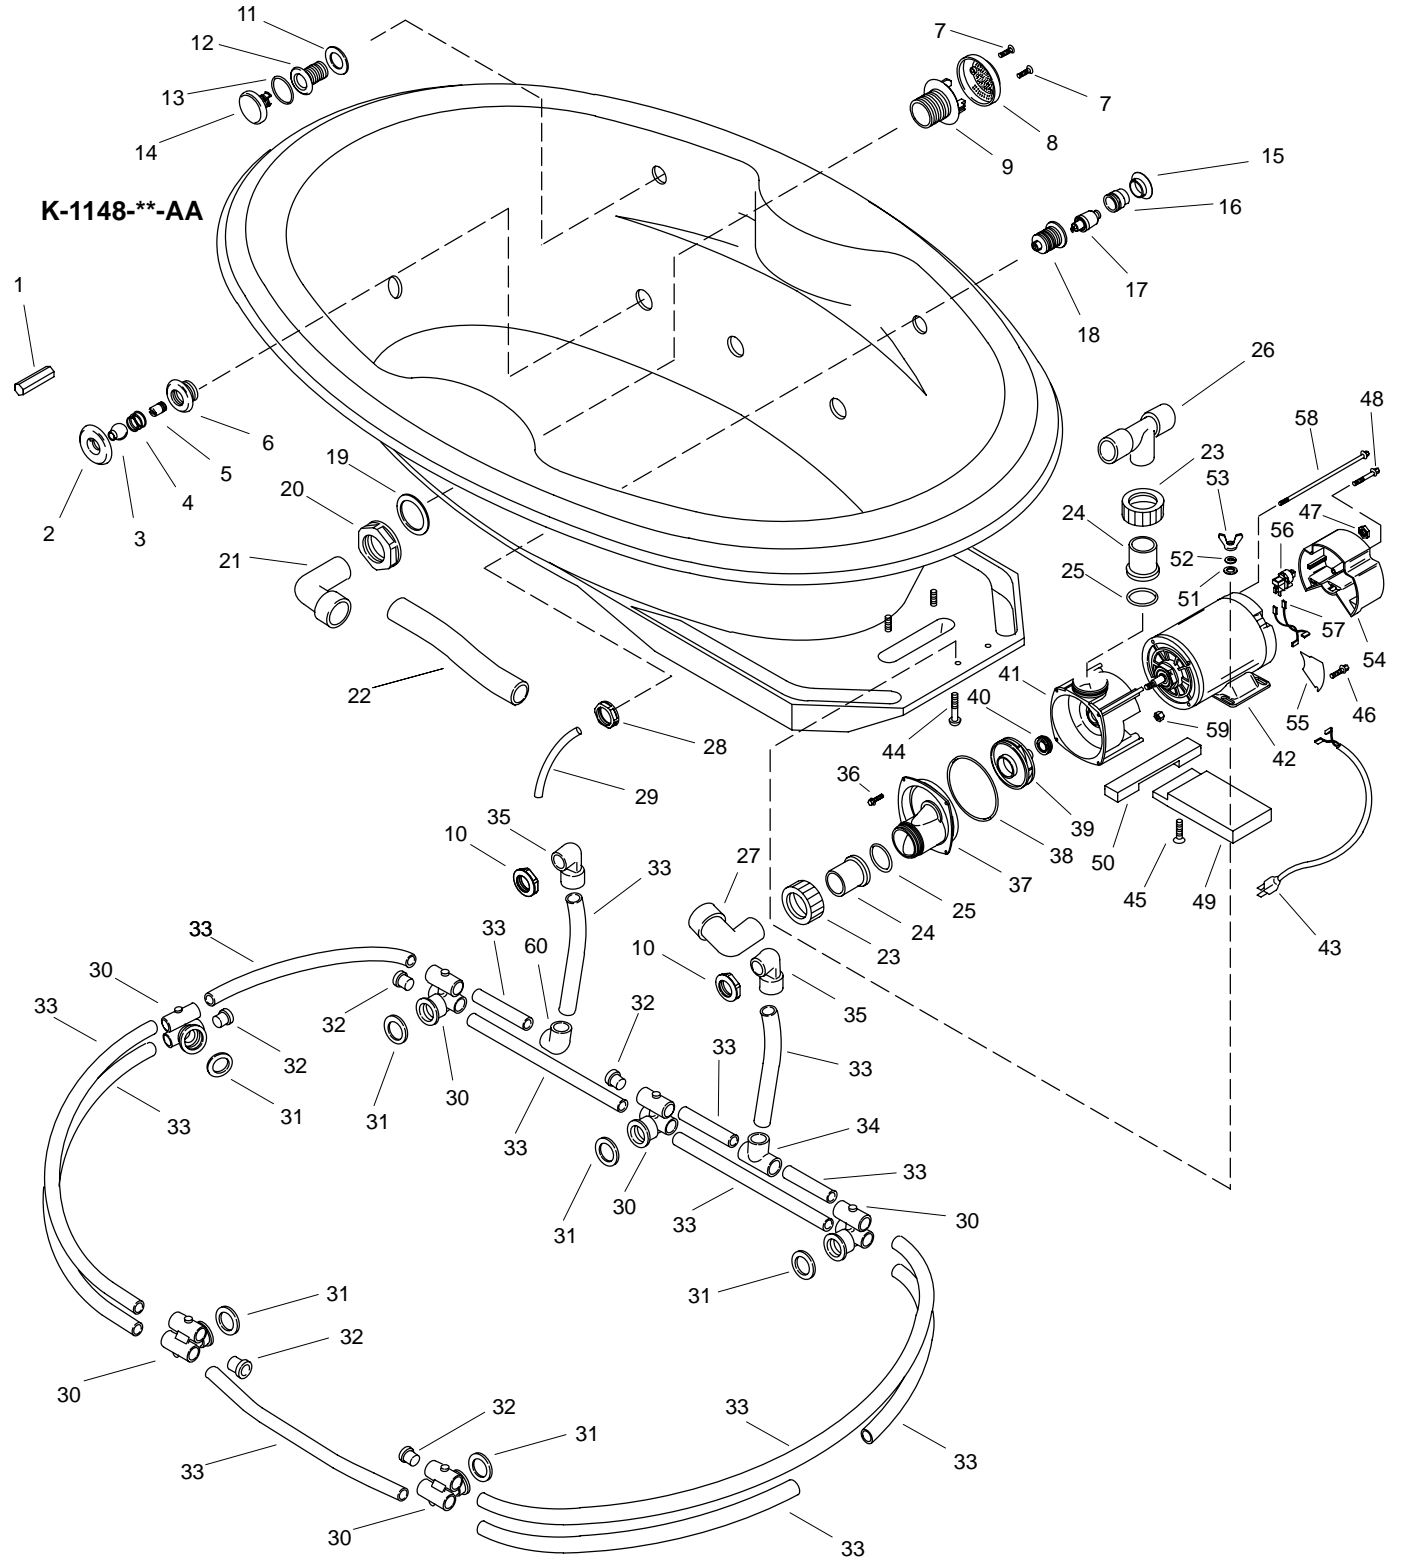

KOHLER® SERVICE PARTS

SYSTEM BASIC 7242 OVAL WHIRLPOOL

K#
K-1148-**-AA/BA

****Finish/color code must be specified when ordering.**

****Finish/color code must be specified when ordering.**

SERVICE PARTS

ITEM	PART NO.	DESCRIPTION
1	95602	Jet Removal Tool
2	95603**	Trim Ring
3	95604**	Ball
4	95605	Spring
5	95606	Nozzle
6	95607	Flange
7	95609	Screw
8	95610**	Suction Hood
9	95611	Suction Flange
10		Available in Service Kit Only
11		Available in Service Kit Only
12		Available in Service Kit Only
13	95615	O-Ring
14	95616**	Aspirator Cap
15	95617**	Trim Ring
16	95618**	Button
17	95922	Actuator
18	95621	Flange
19	95622	Gasket
20	95623	Nut
21	61567	Elbow
22	95674	Tube
23	95624	Union Connection
24	95625	Connector
25	95626	O-Ring
26	60797	Tee
27	96010	Elbow
28	95627	Nut
29	96011	Tube
30	95628	Housing
31	95629	Gasket
32	95630	Plug
33		Available in Service Kit Only
34	61563	Tee
35		Available in Service Kit Only
36	95631	Screw
37	95632	Cover
38	96197	O-Ring
39	95634	Impeller
40	95635	Shaft Seal
41	95636	Volute
42	95637	Motor
43	95638	Cord
44	95639	Bolt
45	95640	Screw
46	95641	Screw
47	95642	Nut
48	95643	Screw
49	95644	Spacer
50	95645	Bar
51	67123	Washer
52	95647	Snap Ring
53	95648	Wing Nut
54	95649	End Cap
55	95650	Plate
56	95651	Pressure Switch
57	95652	Wire Lead
58	95658	Bolt
59	95659	Nut
60	69228	Elbow
61	96124**	Jet Trim Kit
62	96250	Jet Sleeve Kit
63	96232	Flange
64	96258**	Suction Hood Kit
65	96242	Suction Nut
66	96253	Suction Elbow
67	94255	Elbow
68	96419	Tube
69	96247	Tube
70	96233	Nut
71	96236	Air Switch Body
72	96235	Actuator
73	96237**	Trim Flange
74	96234**	Button
75	96243	Union Nut

SERVICE PARTS

ITEM	PART NO.	DESCRIPTION
76	96244	Connector
77	96245	O-Ring
78	96246	Wet End
79	96259	Motor
80	96255	Switch
81	67095	Washer
82	96252	Plate
83	96260	Cord
84	91967	Check Valve
85	61536	Street Elbow
86	96261	Jet Housing
87	77818	Gasket