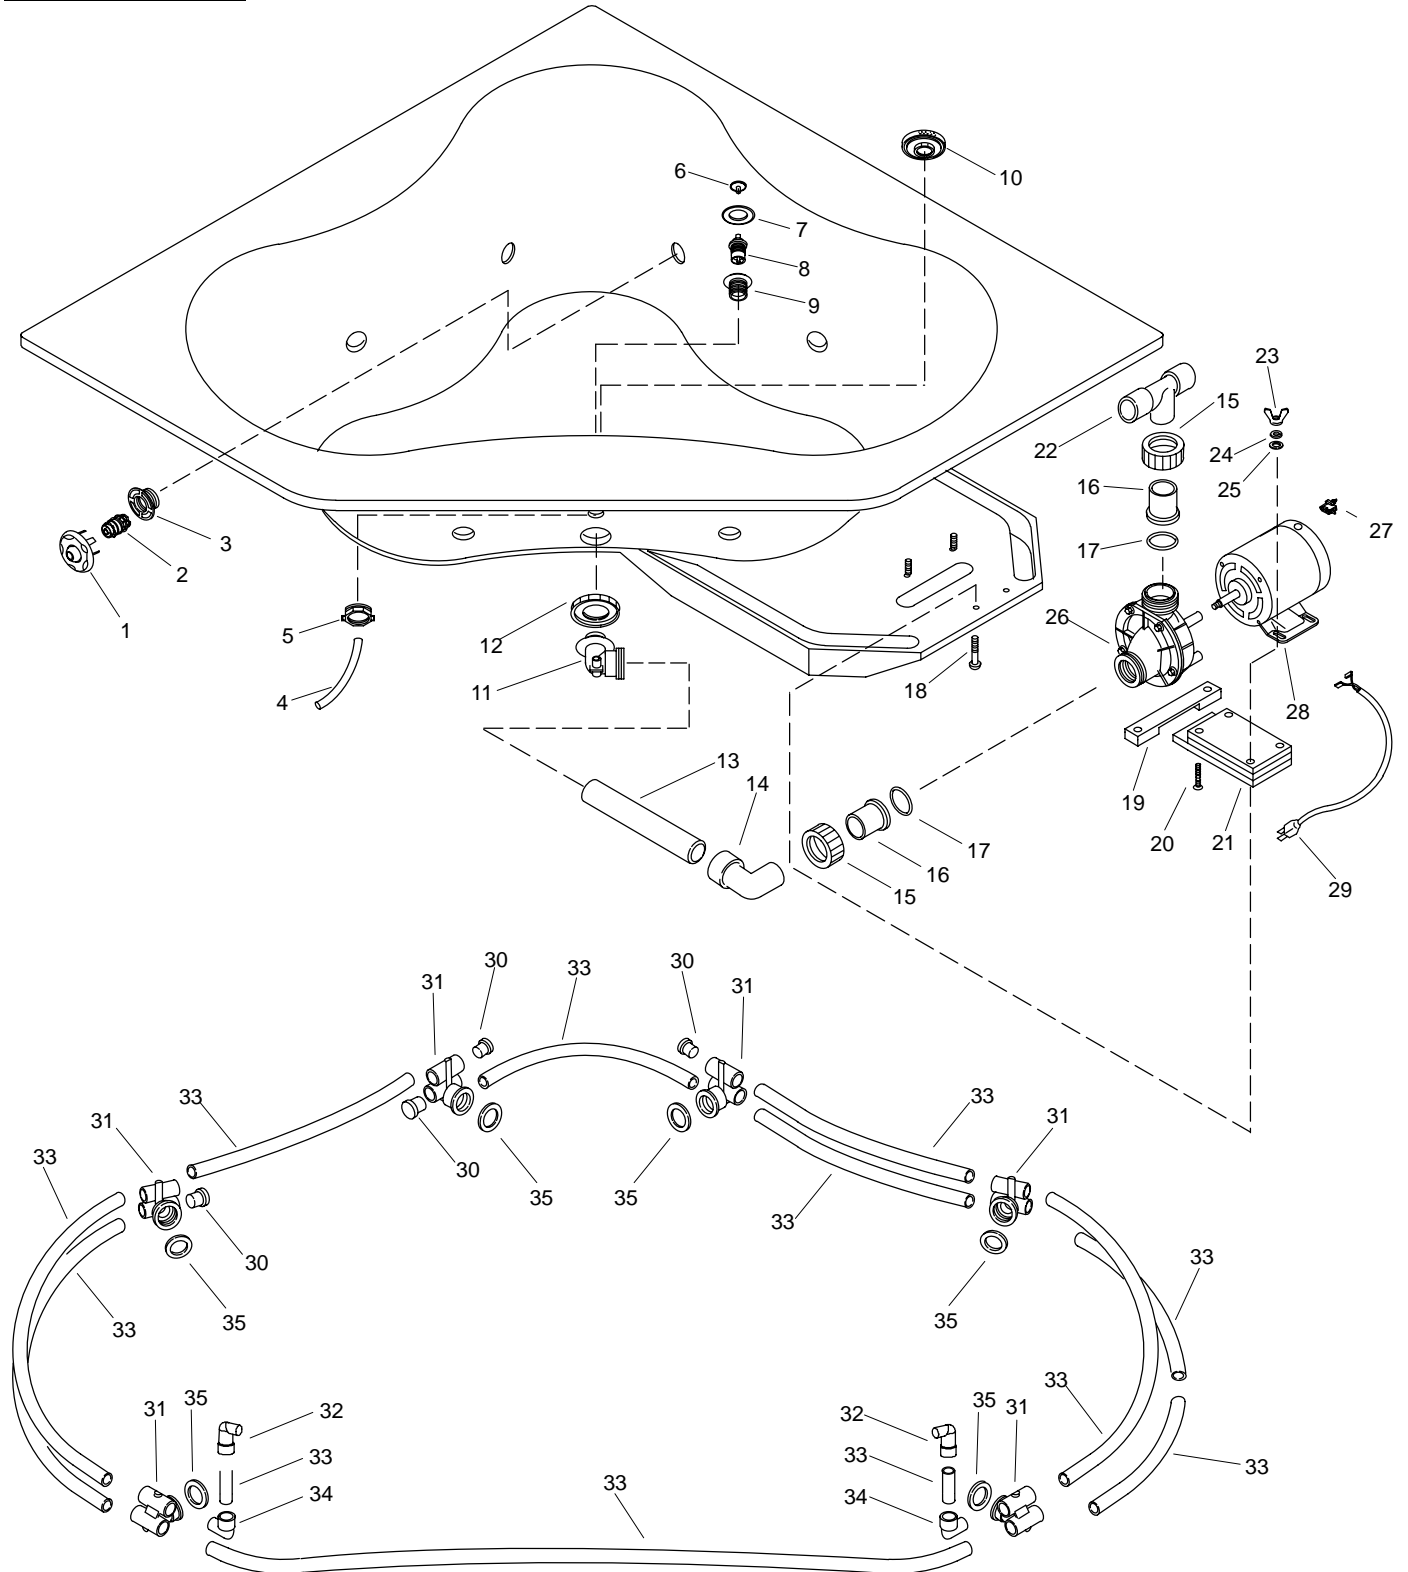

KOHLER[®] SERVICE PARTS

SYSTEM BASIC 5454 CORNER WHIRLPOOL

K#
K-1154-**-BA

****Finish/color code must be specified when ordering.**

KOHLER® SERVICE PARTS

SYSTEM BASIC 5454 CORNER WHIRLPOOL

SERVICE PARTS

ITEM	PART NO.	DESCRIPTION
1	96124**	Trim Ring
2	96250	Jet Sleeve
3	96232	Flange
4	96247	Tube
5	96233	Nut
6	96234**	Button
7	96237**	Trim Flange
8	96235	Actuator
9	96236	Air Switch Body
10	96258**	Suction Hood
11	96253	Suction Elbow
12	96242	Suction Nut
13		Available in Service Kit Only
14	61567	Elbow
15	96243	Union Nut
16	96244	Connector
17	96245	O-Ring
18	95639	Screw
19	95645	Bar
20	95640	Screw
21	96252	Spacer
22	60797	Tee
23	95648	Wing Nut
24	95647	Lock Washer
25	67095	Washer
26	96246	Wet End
27	96255	Switch
28	96259	Motor
29	96260	Cord
30	95630	Plug
31	96261	Jet Housing
32	91967	Check Valve
33		Available in Service Kit Only
34	61536	Street Elbow
35	77818	Gasket

SERVICE KITS

PART NO.	ITEM	QTY.	DESCRIPTION
93838			1" Tube Kit
	33	1 ea.	Tube
		2 ea.	Coupling
96119			Pump
	26	1 ea.	Wet End
	27	1 ea.	Switch
	28	1 ea.	Motor
	29	1 ea.	Cord
94890			1-1/2" Suction Tube Kit
	13	1 ea.	Tube
		1 ea.	Elbow

**Finish/color code must be specified when ordering.