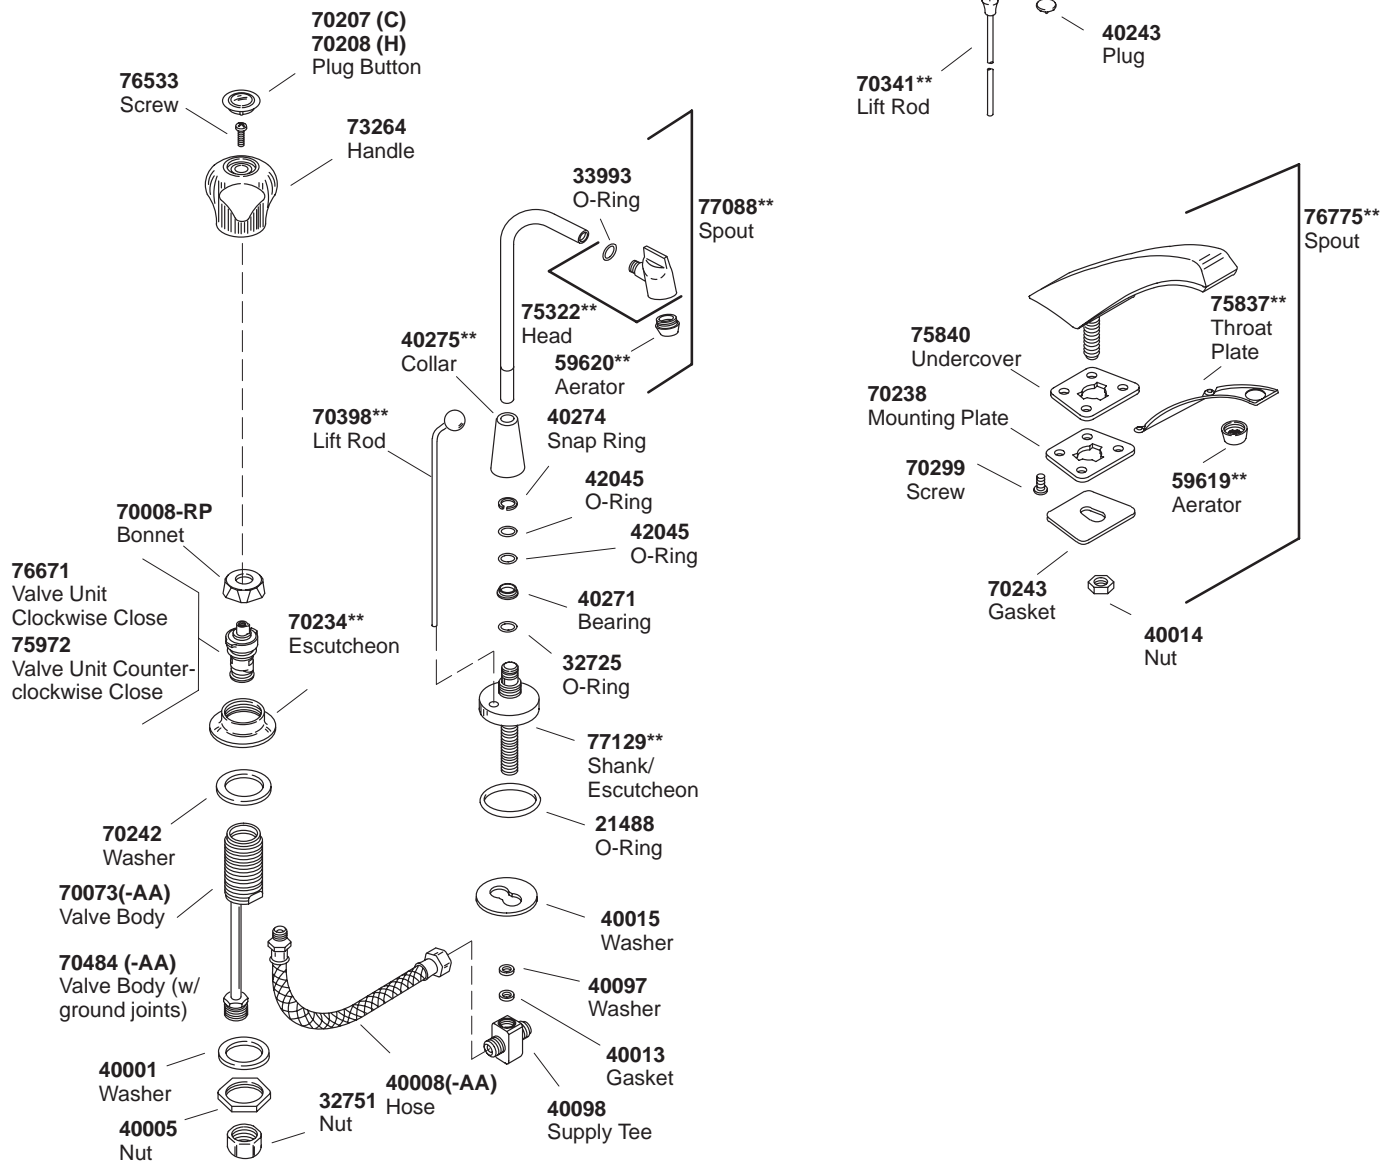

KOHLER[®] SERVICE PARTS

CORALAIS™ WIDESPREAD LAVATORY FAUCET K-15261-ZV-AA, K-P15261-ZZ-AA K-15261-ZU-AA, K-P15261-ZY-AA

**Finish/color code must be specified when ordering.