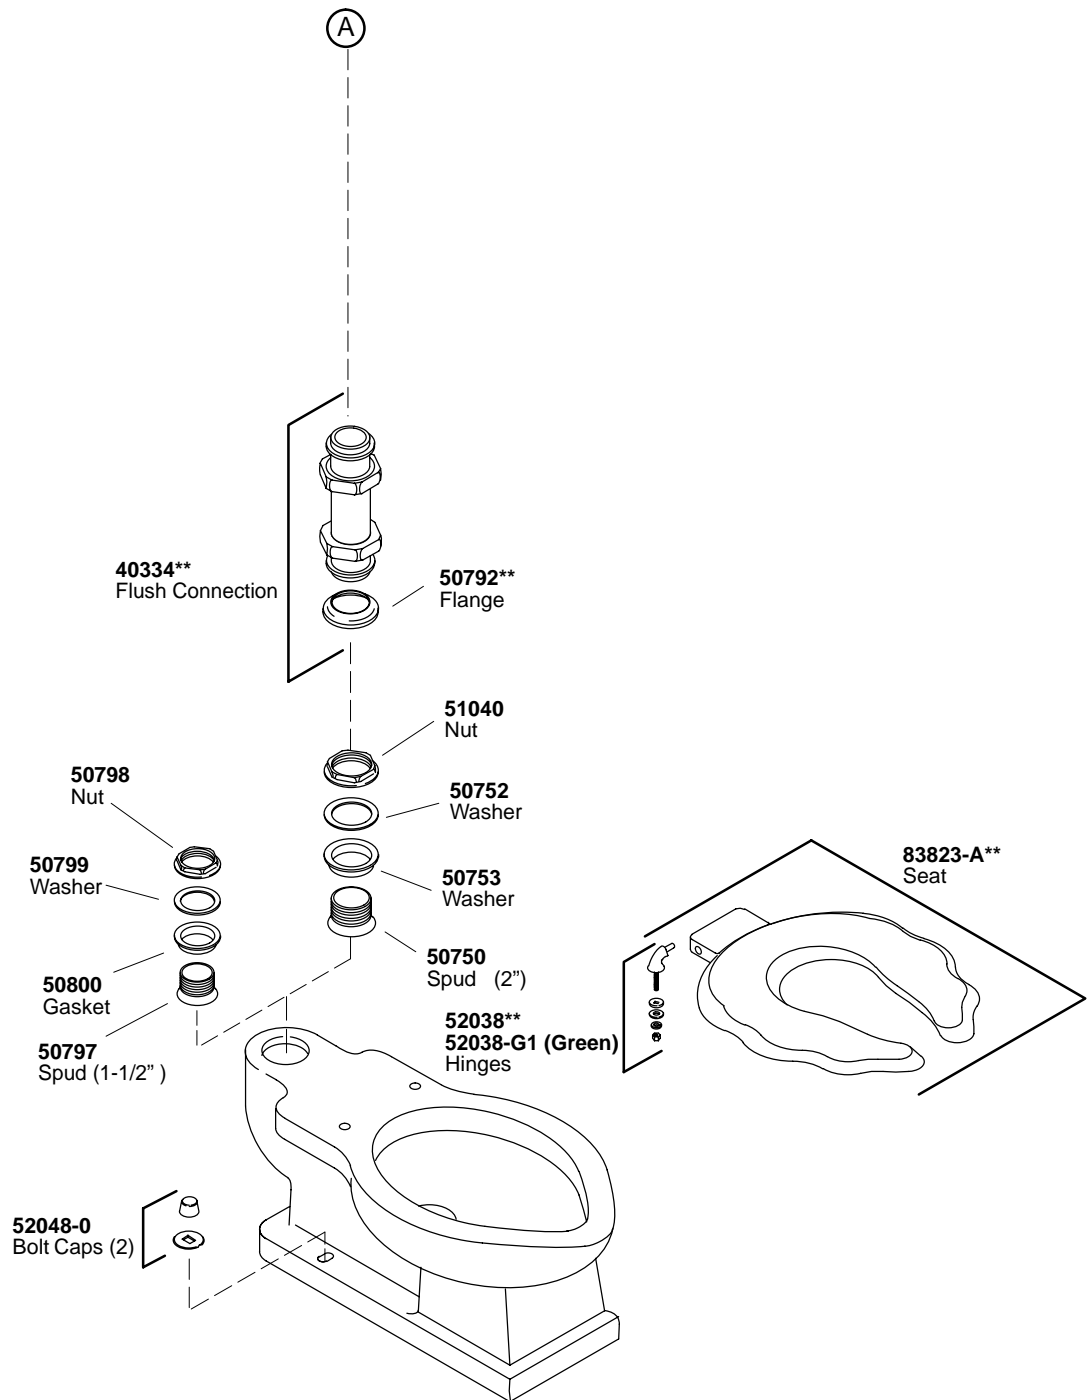

KOHLER® SERVICE PARTS

PRIMARY TOILET

K#	Description
K-4318-**-AA	Bowl with 1-1/2" Spud
K-4319-**-AA	Bowl with 2" Spud
K-4321-**-AA/BA	Tank & Bowl
K-4526-**-AA	Tank
K-4526-T**-AA	Tank w/Locks
K-4526-U**-AA	Tank w/Insuliner
K-4526-UT**-AA	Tank w/Insuliner & Locks
K-7638-**-AA	1/2" Supply Stop
K-9482-**-AA	Connection

**Finish/color code must be specified when ordering.

**Finish/color code must be specified when ordering.