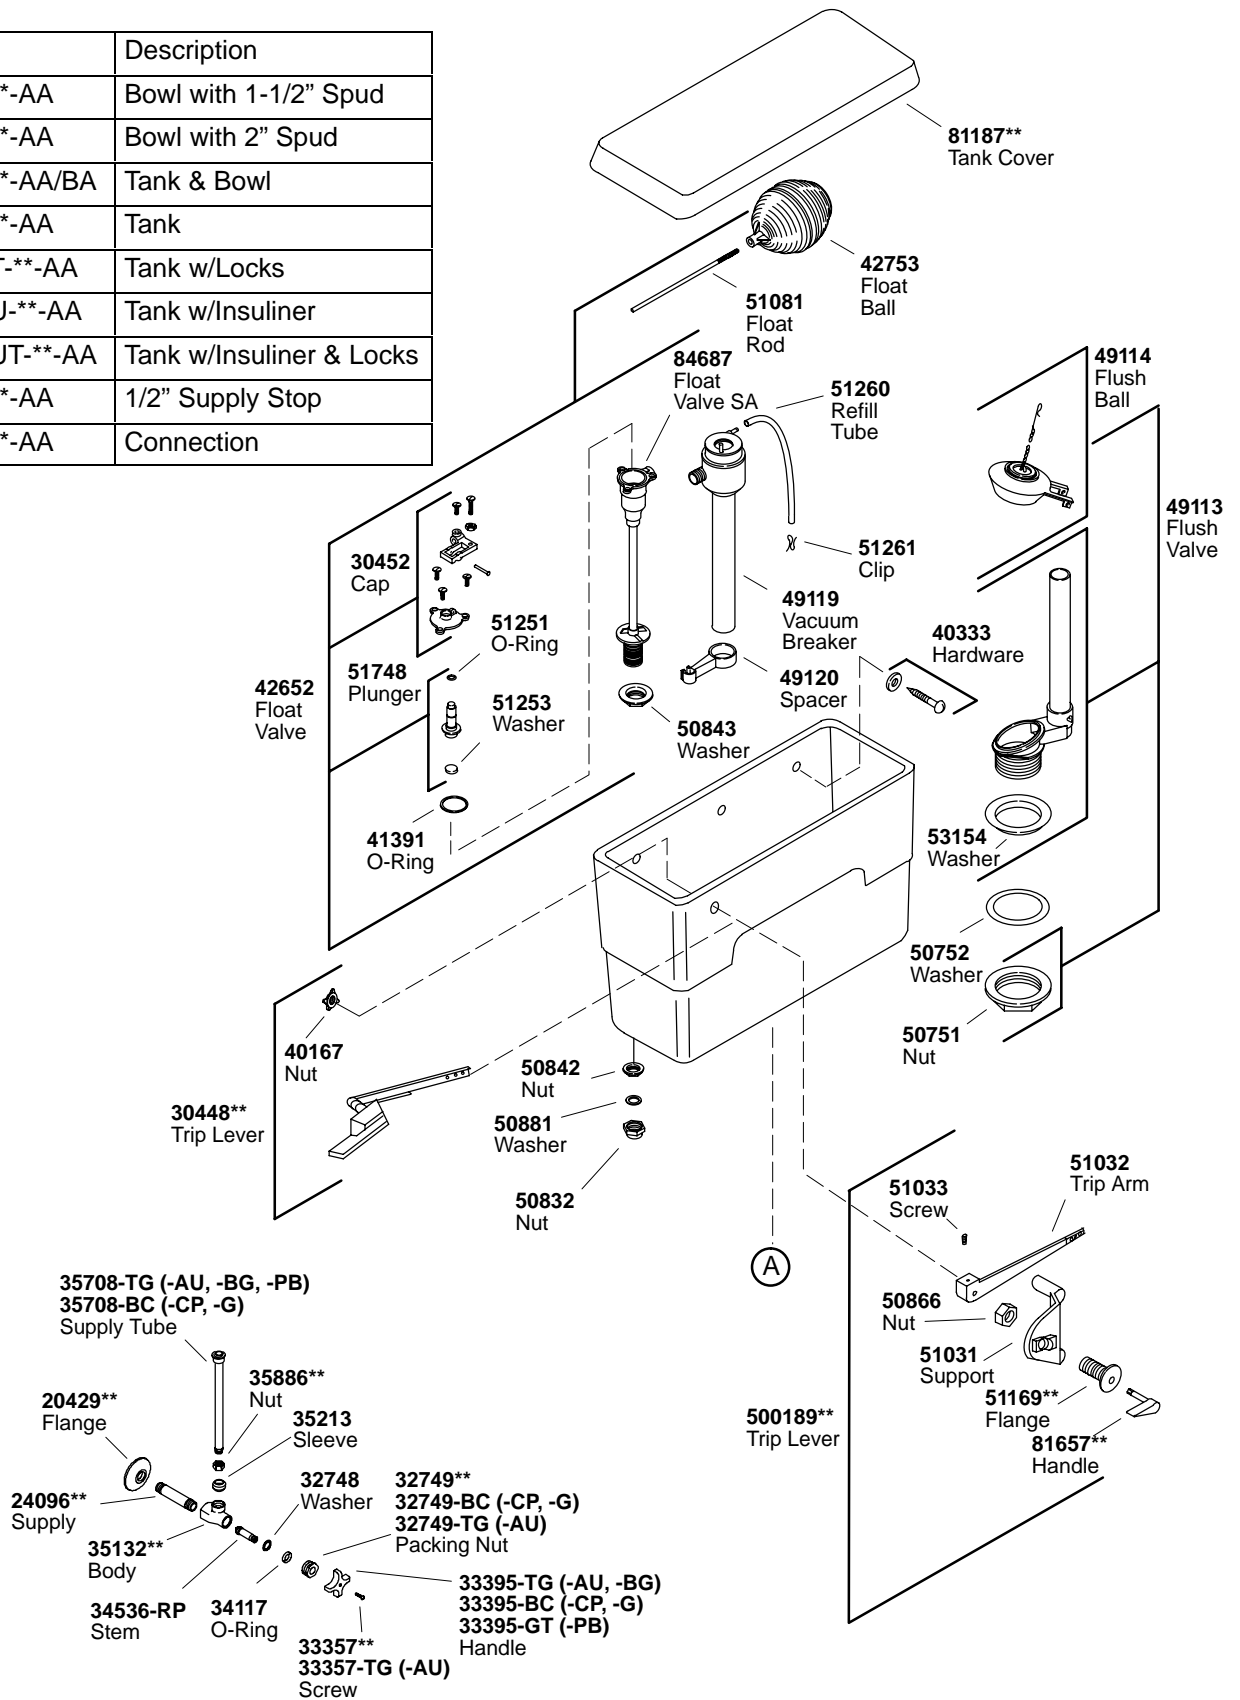

KOHLER® SERVICE PARTS

PRIMARY TOILET

K#	Description
K-4318-**-AA	Bowl with 1-1/2" Spud
K-4319-**-AA	Bowl with 2" Spud
K-4321-**-AA/BA	Tank & Bowl
K-4526-**-AA	Tank
K-4526-T**-AA	Tank w/Locks
K-4526-U**-AA	Tank w/Insuliner
K-4526-UT**-AA	Tank w/Insuliner & Locks
K-7638-**-AA	1/2" Supply Stop
K-9482-**-AA	Connection

**Finish/color code must be specified when ordering.

**Finish/color code must be specified when ordering.