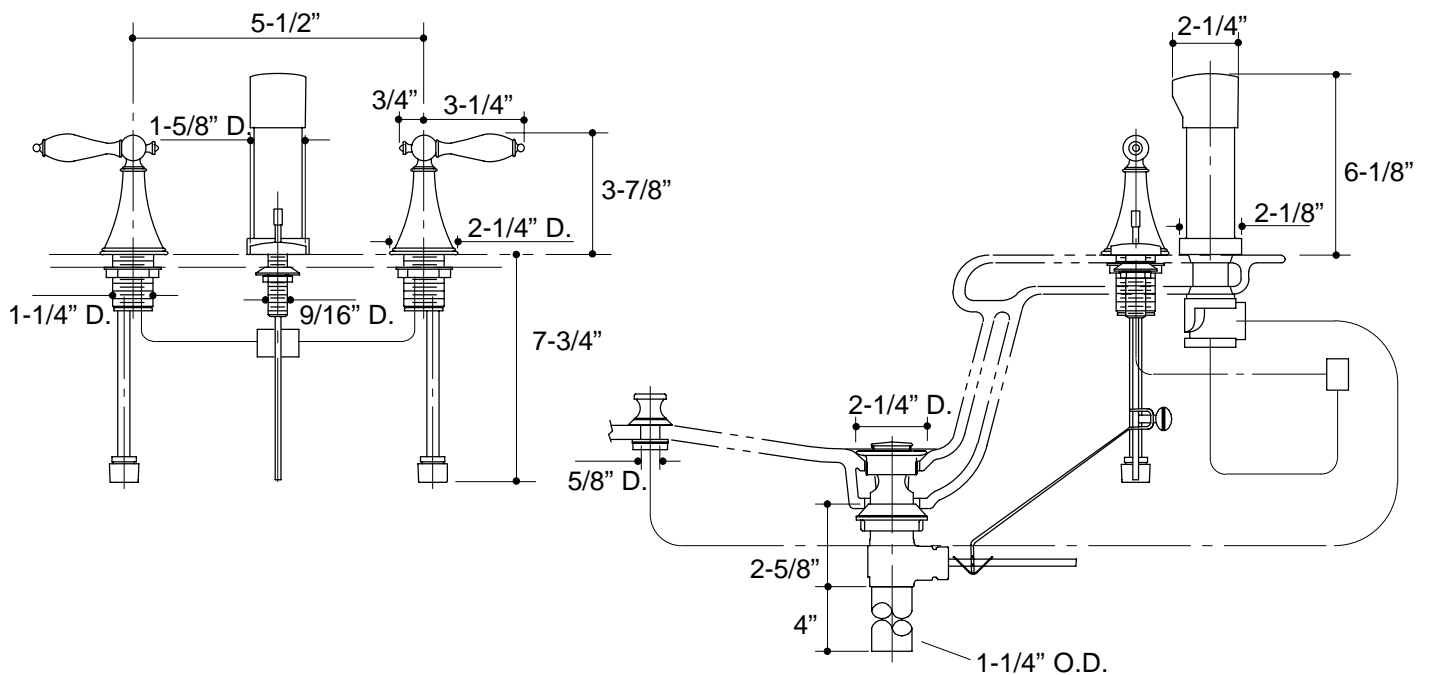

**Ordering Information**

Applicable faucet:	
Lever handles with biscuit accents	K-316-4F
Lever handles with polished finish accents	K-316-4M
Lever handles with white accents	K-316-4P
<b>ADA</b> Lever handles are ADA compliant	

532

**K-316** Finial Traditional Bidet Faucet  
114942-1-AA (A)

**NOTES:**