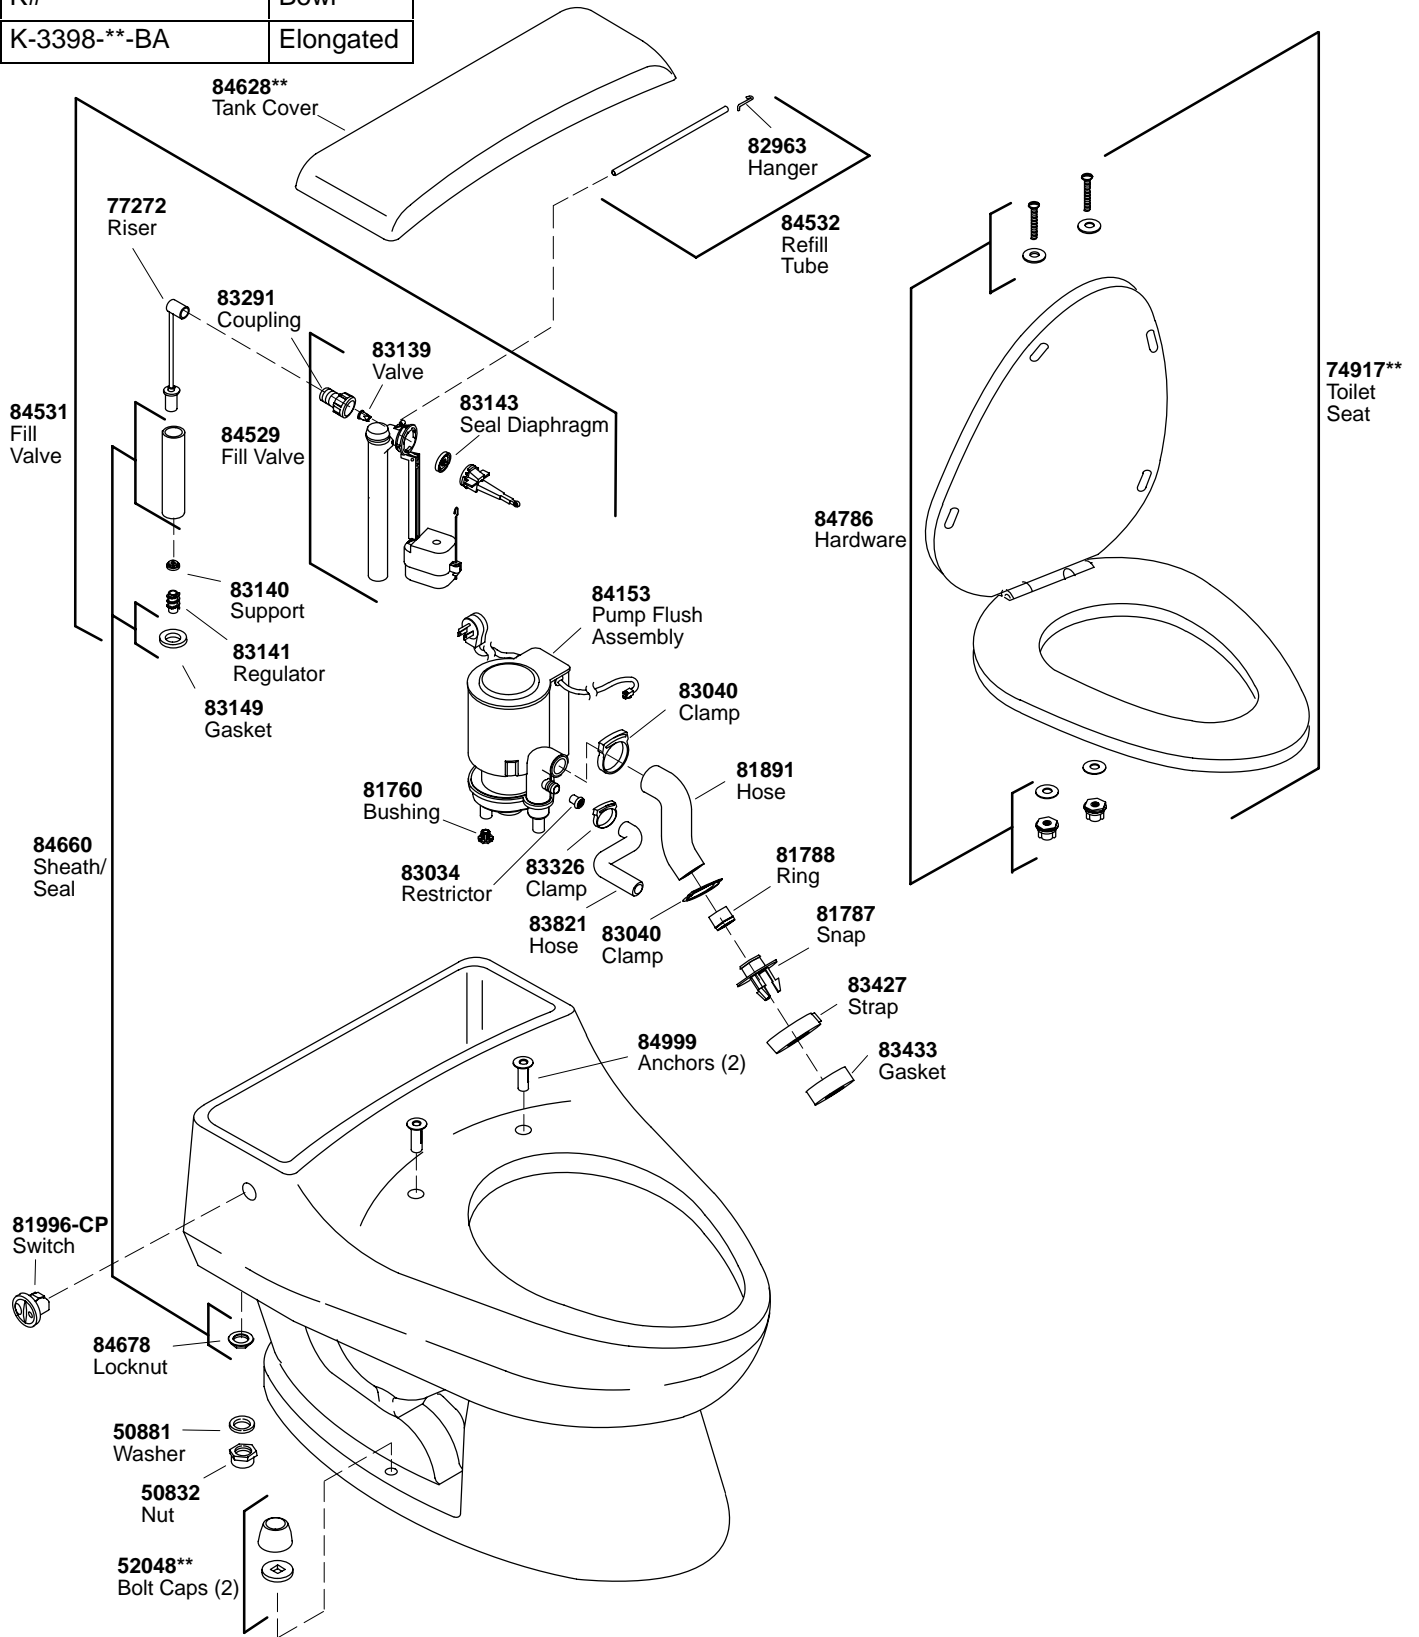

K#	Bowl
K-3398-**-BA	Elongated

\*\*Finish/color code must be specified when ordering.