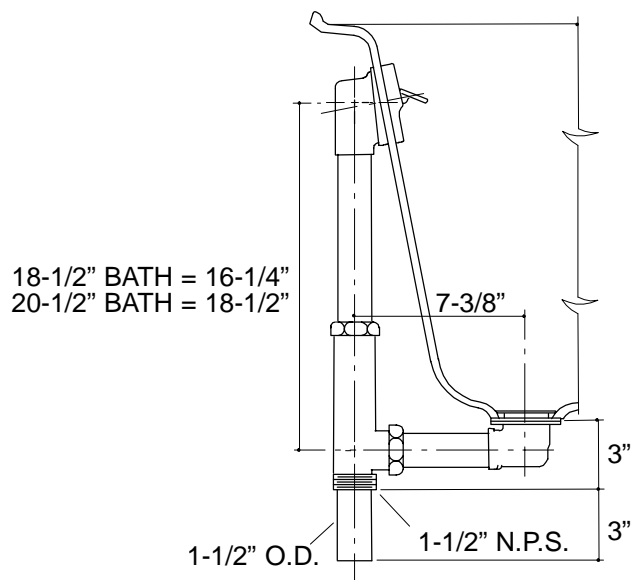

SWIFTFLO

18

PRODUCT DIAGRAM