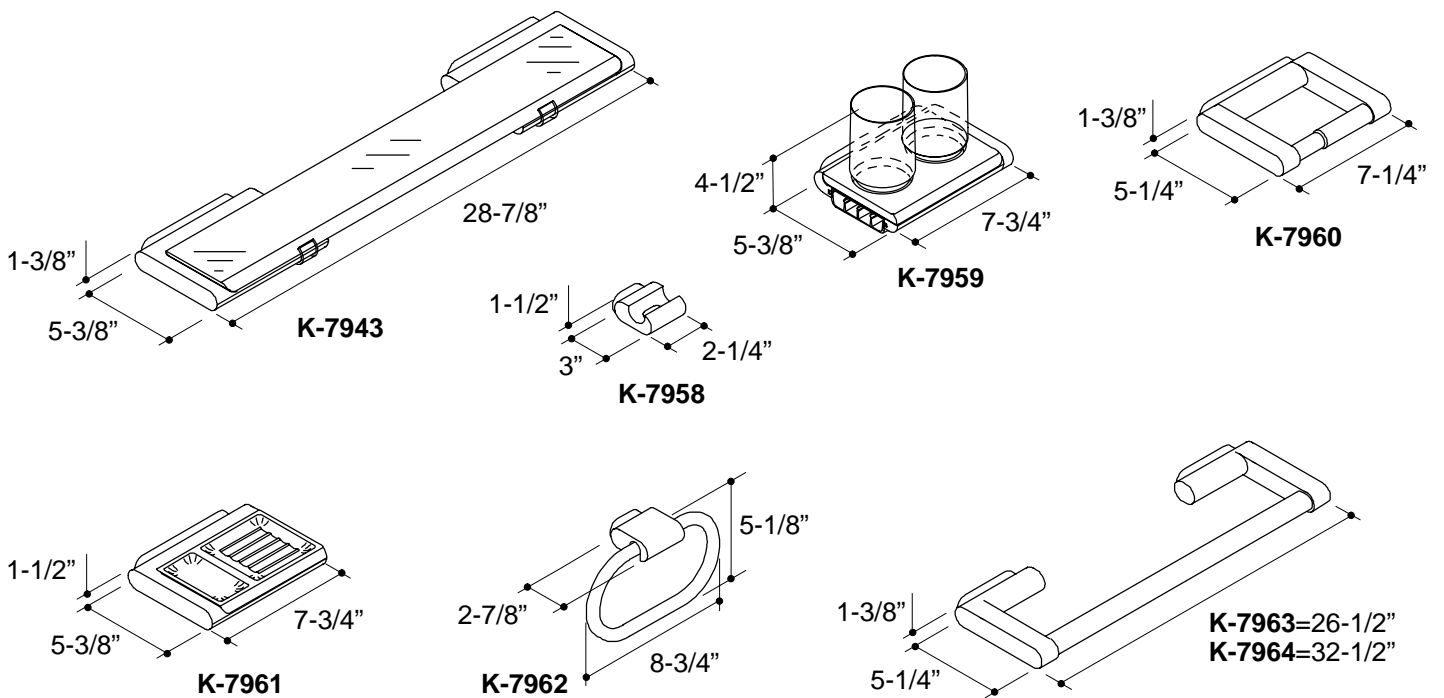

PILLOWS™

PRODUCT DIAGRAM