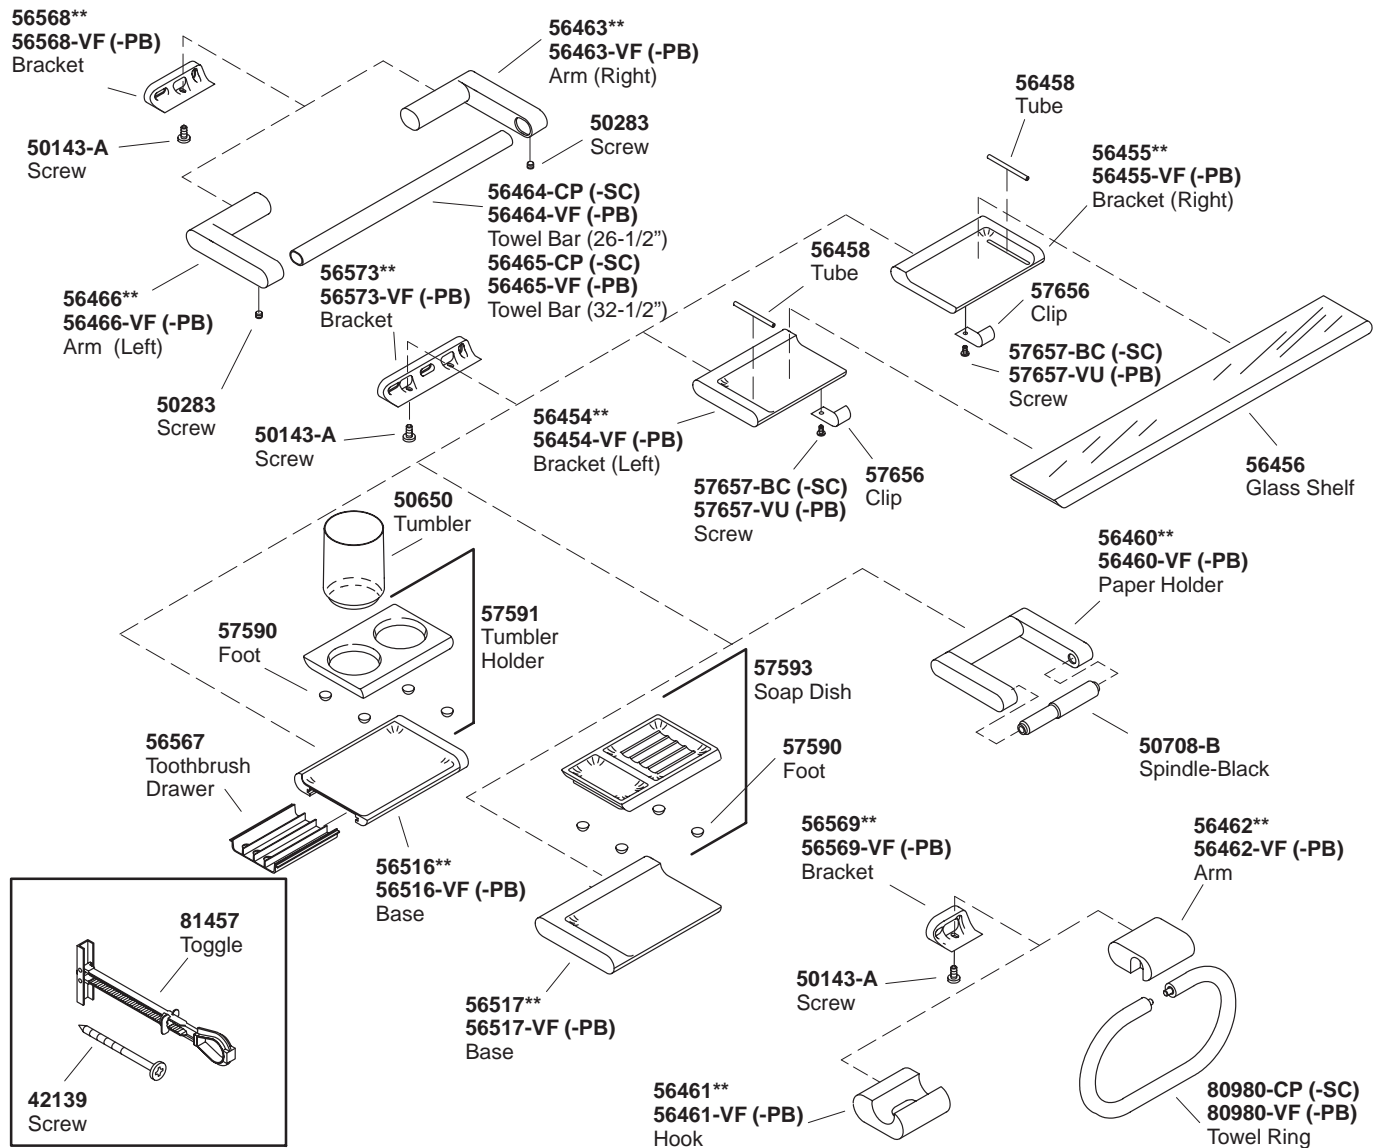

KOHLER® SERVICE PARTS

PILLOWS™ ACCESSORIES

K#	Glass Shelf	Robe Hook	Tumbler Holder	Tissue Holder	Soap Dish	Towel Ring	Towel Bar 26-1/2"	Towel Bar 32-1/2"
K-7943-**-DB	X							
K-7958-**-DB		X						
K-7959-**-DB			X					
K-7960-**-DB				X				
K-7961-**-DB					X			
K-7962-**-DB						X		
K-7963-**-DB							X	
K-7964-**-DB								X

**Finish/color code must be specified when ordering.