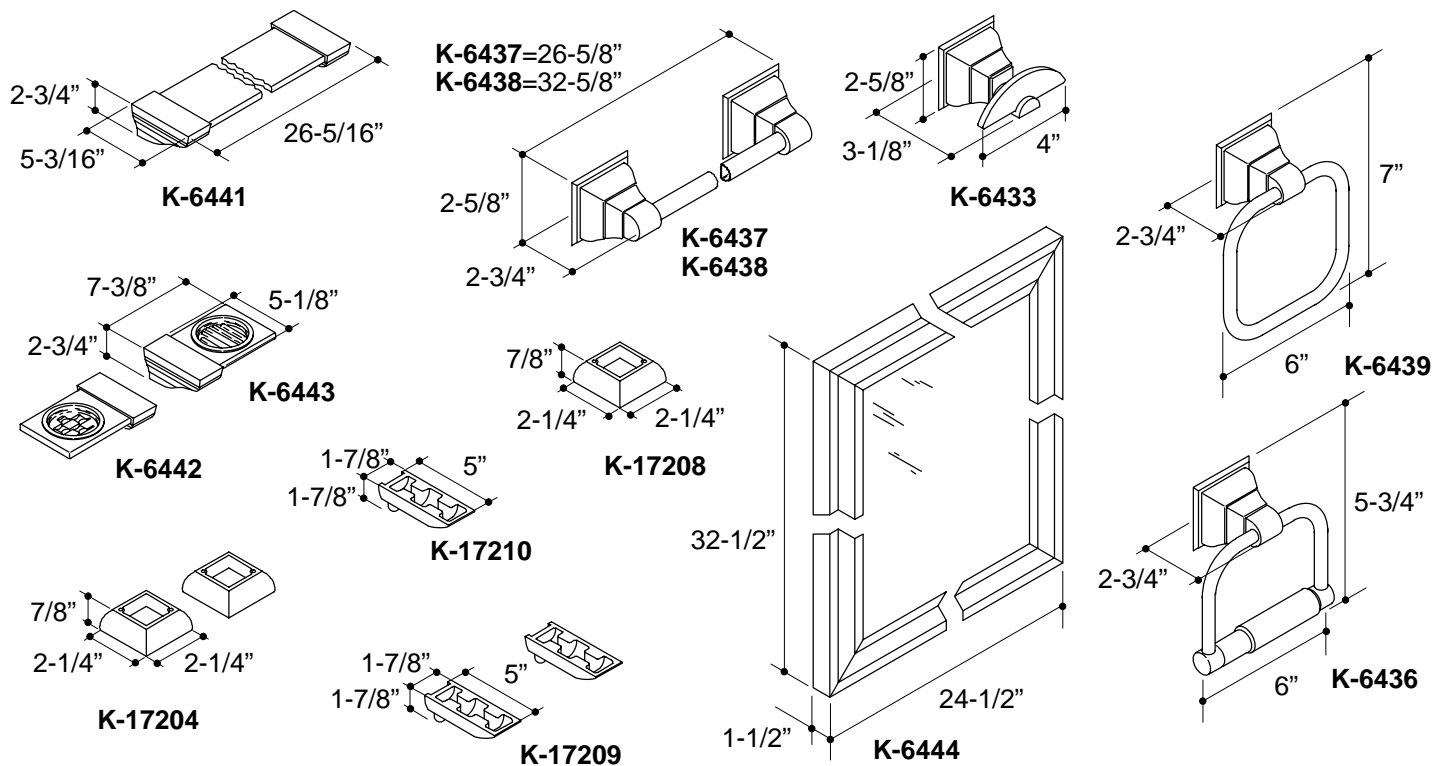

Ordering Information

Applicable product:	
Robe hook	K-6433
Toilet tissue holder	K-6436
24" towel bar	K-6437
30" towel bar	K-6438
Towel ring	K-6439
Glass shelf	K-6441
Left side glass soap and/or toothbrush holder	K-6442
Right side glass soap and/or toothbrush holder	K-6443
Mirror	K-6444

K-6433 Neuville™ Accessories
115028-1-AA (9619)

NOTES: