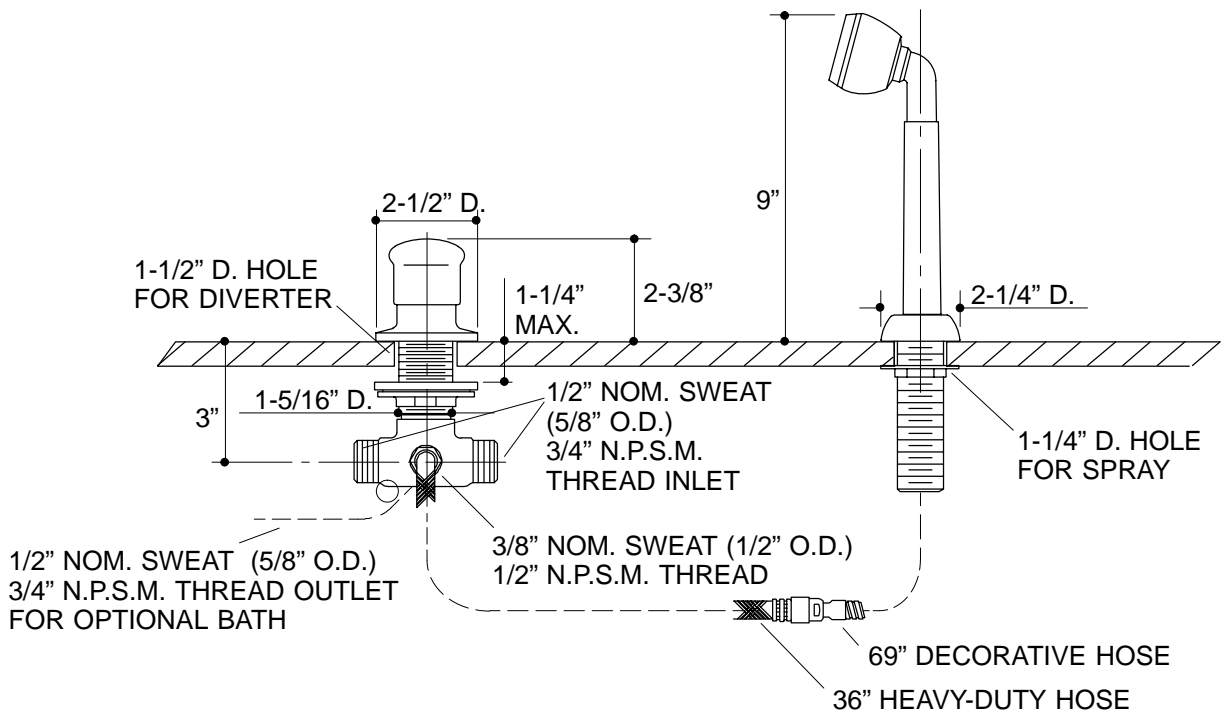

Ordering Information

Applicable faucet:	
2-way diverter valve with Persona™ handshower kit	K-6527
Two-way diverter valve	K-9530
Handshower	K-9677

316

K-6527, K-9530, K-9677 Diverter Valve and Handshower
115031-1-AA (9619)