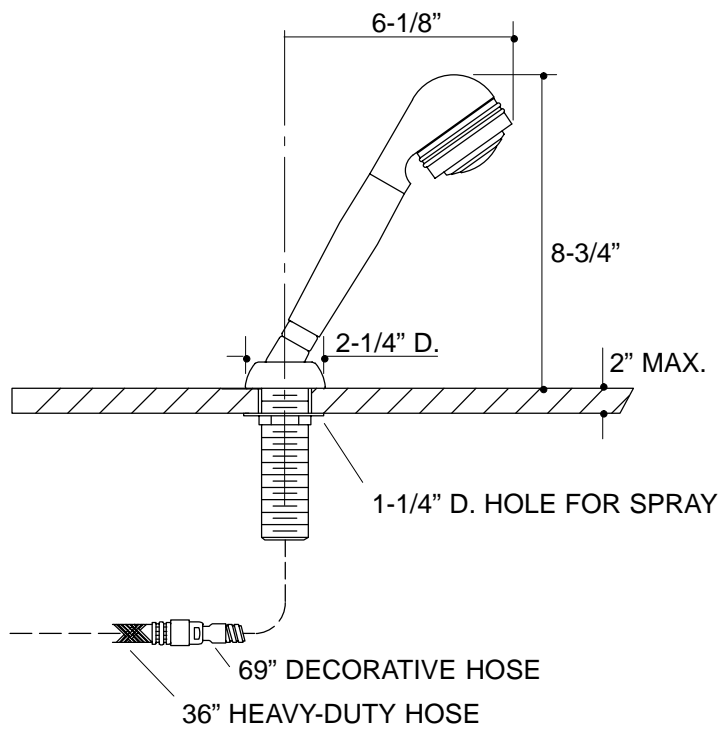

**PRODUCT SPECIFICATION:**

Handshower shall be bath- or deck-mount. Product shall feature a MasterShower handshower with adjustable spray to deliver a soft-aerated, full-flow, or pulsating spray. Handshower shall be Kohler Model K-6528-\_\_\_\_\_.