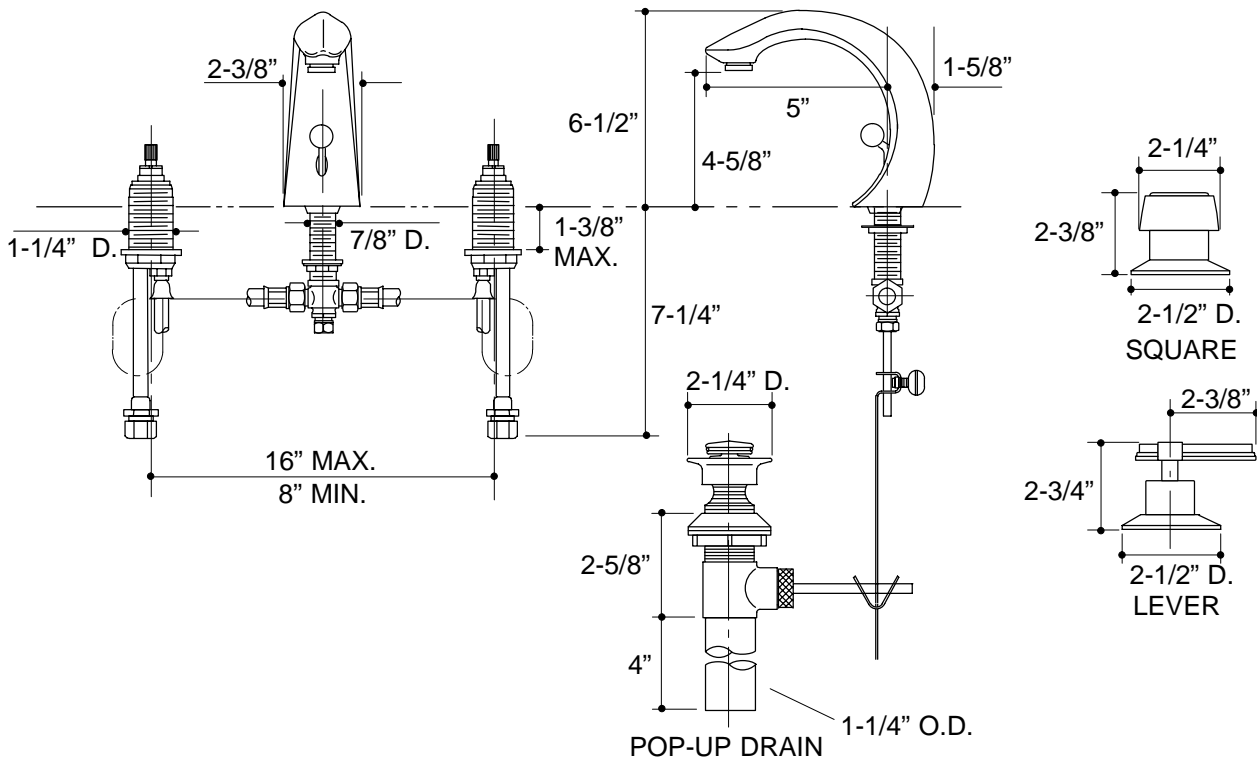

**LAVATORY FAUCET
K-6954**

FEATURES

- Brass construction
- Flexible connections
- Brass valve bodies
- Quarter-turn washerless ceramic disc valves
- 5" Crescent spout
- 2.0 gallons per minute
- Pop-up drain with lift rod and tailpiece
- Available with square or lever handles
- Includes matching brushed metal handle insets

SPECIFIED MODEL:

Model	Description			ADA
K-6954-2	With Square Handles	<input type="checkbox"/> CP <input type="checkbox"/> PB <input type="checkbox"/> Other_____		
K-6954-4	With Lever Handles		<input type="checkbox"/> CP <input type="checkbox"/> PB <input type="checkbox"/> Other_____	

PRODUCT SPECIFICATION:

Two-handle widespread lavatory faucet shall be of brass construction. Faucet shall feature brass valve bodies. Faucet shall feature quarter-turn washerless ceramic disc valves, assuring positive handle stop positioning. Product shall include flexible connections, 5" Crescent spout, pop-up drain with lift rod and tailpiece, and square or lever handles with matching brushed metal insets. Faucet shall be Kohler Model K-6954-_____-_____.