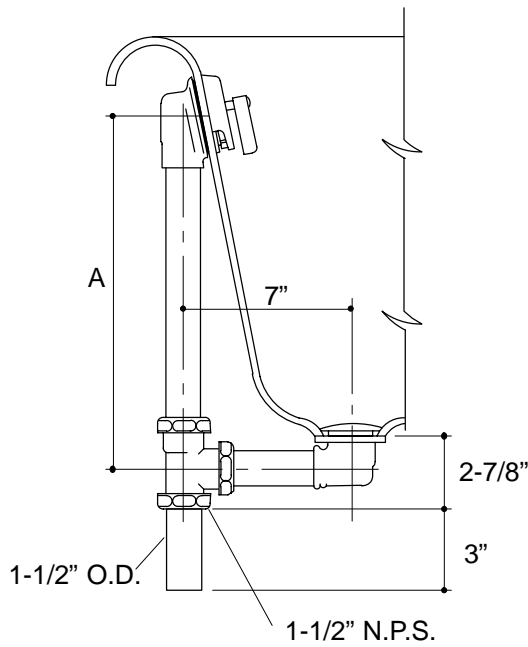

Ordering Information

Applicable drain:	
20" bath (through-the-floor)	K-7158
20" bath (above-the-floor)	K-7159
17" bath (above- or through-the-floor)	K-7178

Roughing-In Notes	
	A
K-7158	17-1/4"
K-7159	17-1/4"
K-7178	15-3/4"