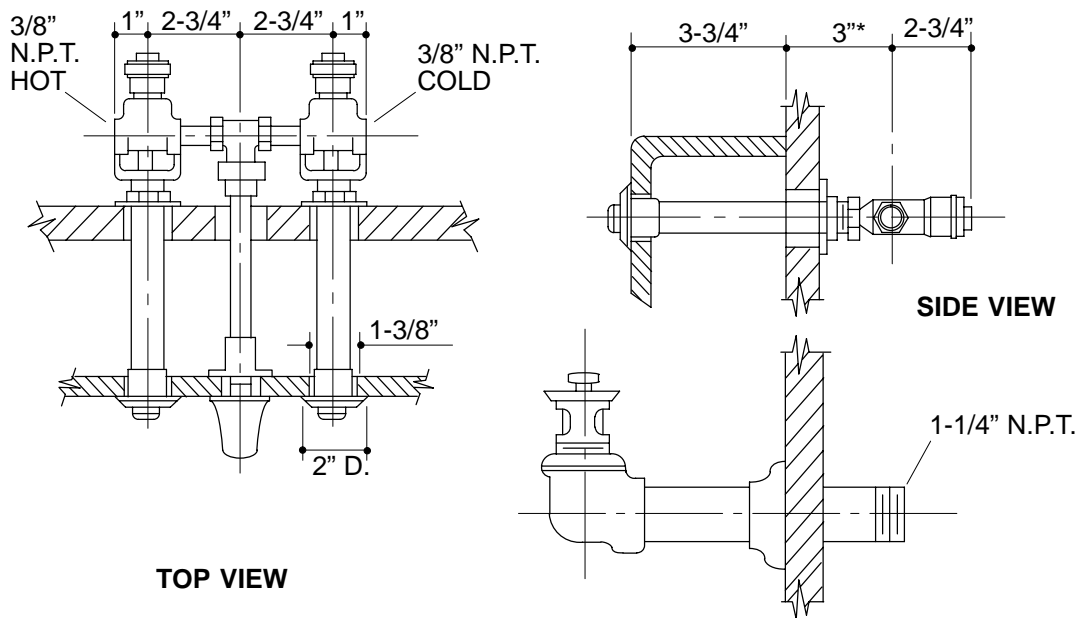

Ordering Information

Applicable faucet:	
1" wall thickness	K-7485
2" wall thickness	K-7485-A
3" wall thickness	K-7485-J
4" wall thickness	K-7485-B
5" wall thickness	K-7485-C
6" wall thickness	K-7485-D
7" wall thickness	K-7485-K
8" wall thickness	K-7485-E
9" wall thickness	K-7485-F
10" wall thickness	K-7485-G
11" wall thickness	K-7485-H
12" wall thickness	K-7485-I

* SUPPLY FITTING REQUIRED FURNISHED FOR WALL NOT TO EXCEED 1" THICK. FOR THICKER WALL ADD 1" TO SUPPLY MEASUREMENT (3") FOR EVERY INCH OR FRACTION THEREOF.