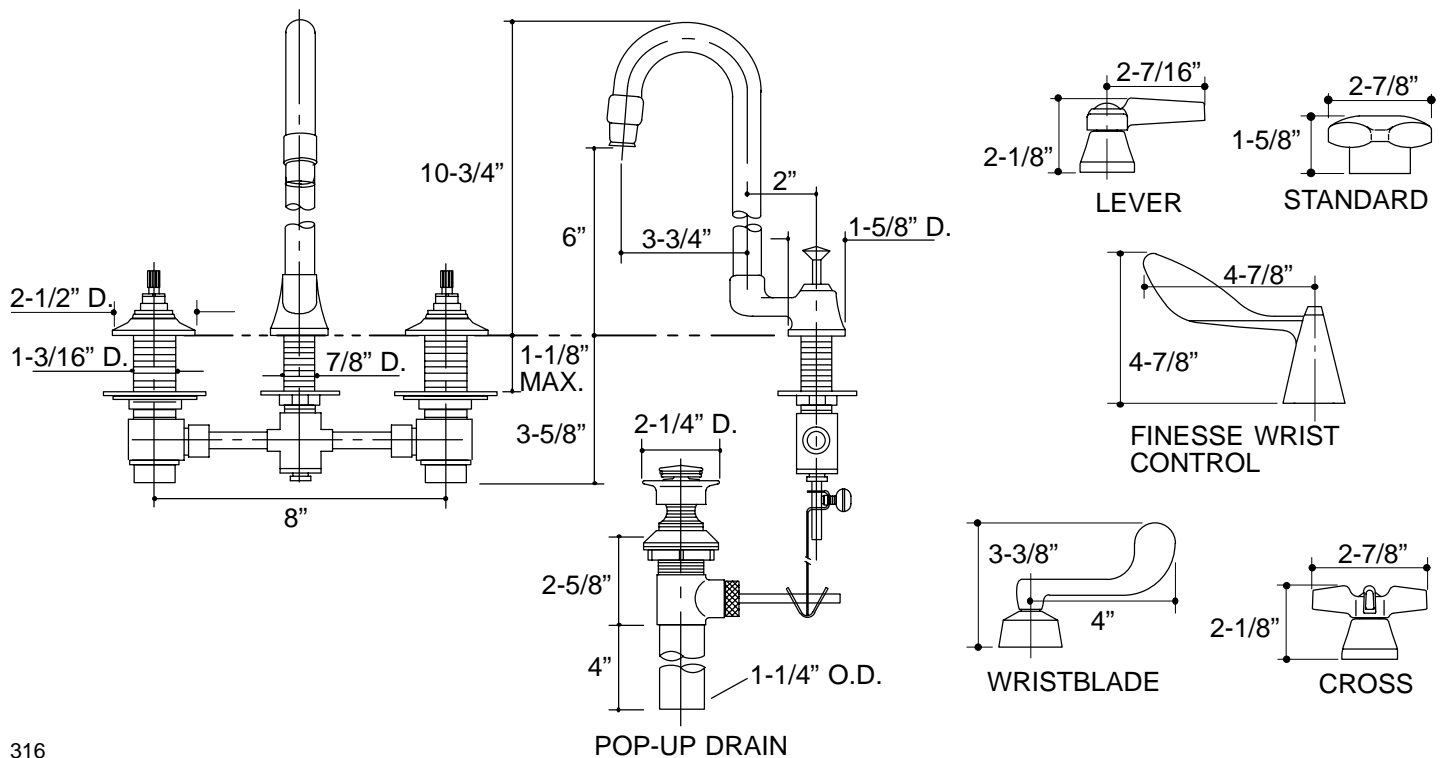

Ordering Information

Applicable faucet:	
Base faucet with water-guard aerator*	K-7465-K
Base faucet with vandal-resistant aerator*	K-7465-KE
Handles:	
Triton standard handles	K-16012-2
Triton cross handles	K-16012-3
Triton lever handles	K-16012-4
Triton wristblade lever handles	K-16012-5
Finesse wrist control lever handles	K-16022-5
*Handles must be ordered to complete faucet.	
ADA Lever and cross handles are ADA compliant	

316

K-7465-K Triton/Finesse Lavatory Faucet
115070-1-BA (-)

KOHLER®

NOTES: