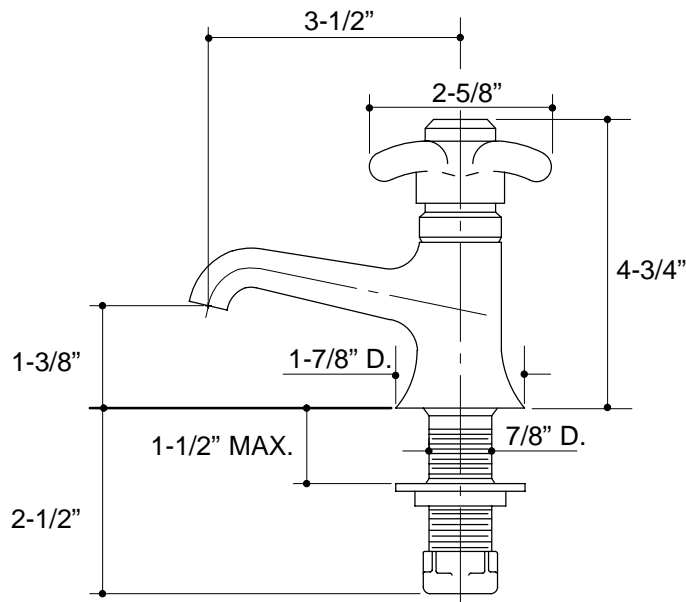

**Ordering Information**

Applicable faucet:	
Cold	K-7500-C
Hot	K-7500-H

**K-7500 SENTRY Self-Closing Faucets**  
115077-1-AA (9619)

**NOTES:**