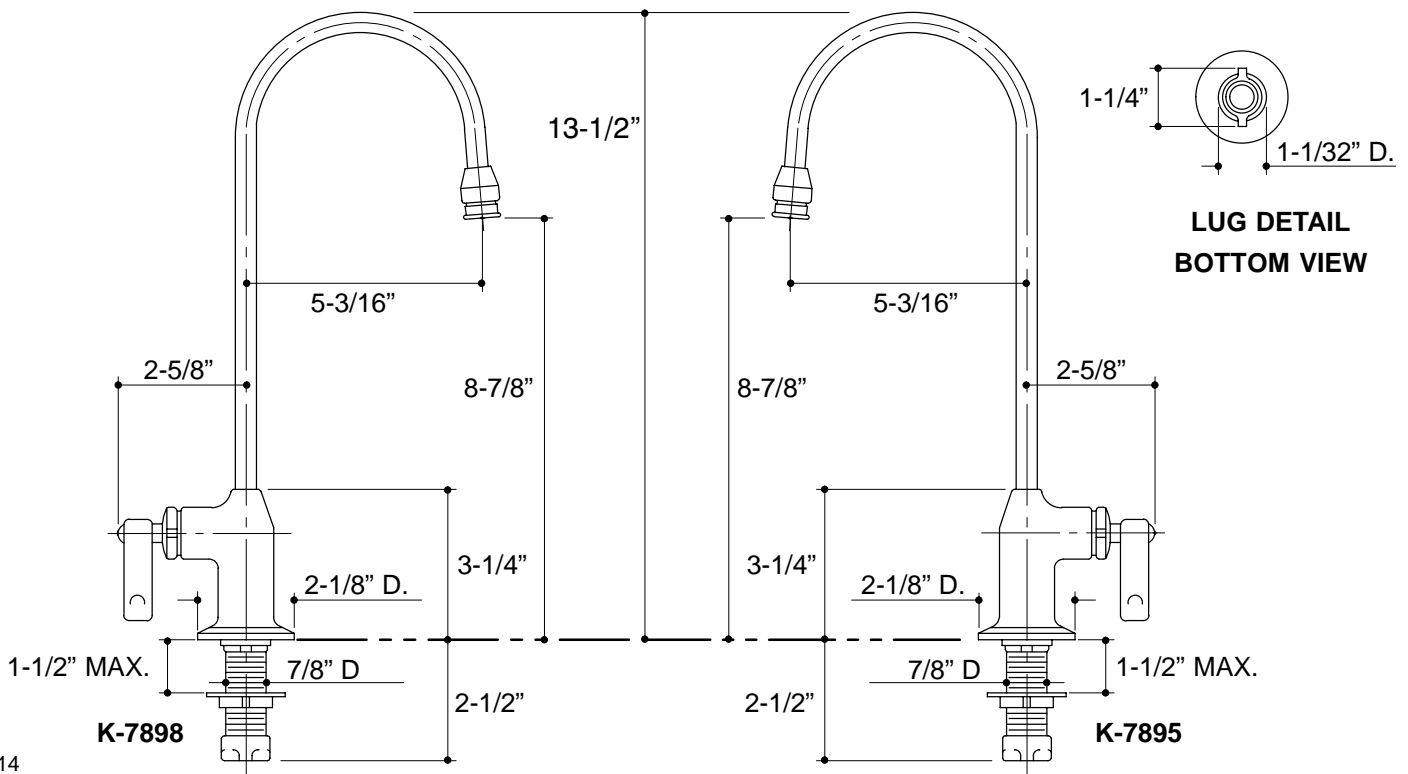

**PANTRY FAUCET
K-7895
ALSO K-7898**

FEATURES

- Brass construction
- Single-hole mounting
- Brass valve body
- Valvet® valve
- 5-3/16" gooseneck spout
- 2.2 gallons per minute
- Available with hot or cold, right- or left-hand handle

Model	Description	
K-7895-C	Right-Hand, Cold	<input type="checkbox"/> CP
K-7895-H	Right-Hand, Hot	<input type="checkbox"/> CP
K-7898-C	Left-Hand, Cold	<input type="checkbox"/> CP
K-7898-H	Left-Hand, Hot	<input type="checkbox"/> CP

PRODUCT SPECIFICATION:

Single-handle single-hole pantry faucet shall be of brass construction. Faucet shall also feature a Valvet valve. Product shall include single-hole mounting, 5-3/16" gooseneck spout, and lever handle. Optional features shall be hot or cold, right- or left-hand handles. Faucet shall be Kohler Model K-_____-_____-CP.