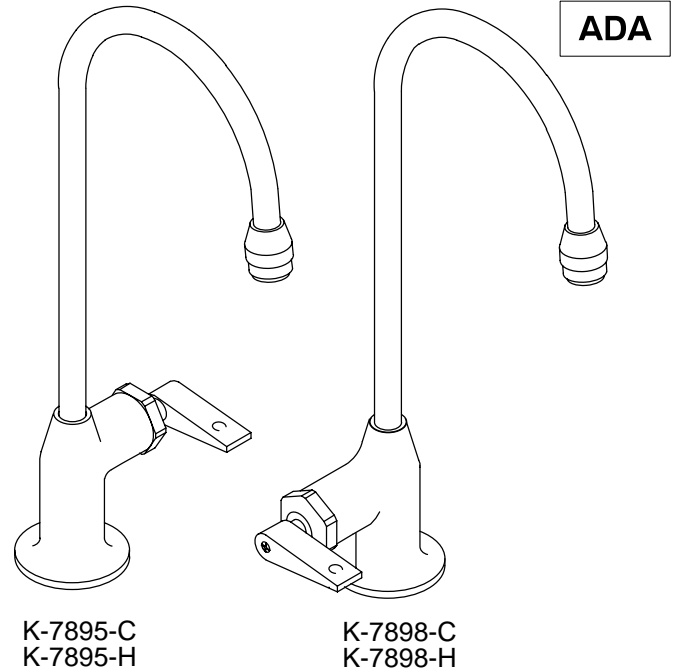

**PANTRY FAUCET
K-7895
ALSO K-7898**

FEATURES

- Brass construction
- Single-hole mounting
- Brass valve body
- Valvet® valve
- 5-3/16" gooseneck spout
- 2.2 gallons per minute
- Available with hot or cold, right- or left-hand handle

CODES/STANDARDS APPLICABLE

Specified model meets or exceeds the following:

- ASME/ANSI A112.18.1M
- CSA B125 (K-7895)
- Energy Policy Act of 1992
- IAPMO/UPC
- NSF 61

COLORS/FINISHES

- CP Polished Chrome

SPECIFIED MODEL:

Model	Description	
K-7895-C	Right-Hand, Cold	☐ CP
K-7895-H	Right-Hand, Hot	☐ CP
K-7898-C	Left-Hand, Cold	☐ CP
K-7898-H	Left-Hand, Hot	☐ CP

PRODUCT SPECIFICATION:

Single-handle single-hole pantry faucet shall be of brass construction. Faucet shall also feature a Valvet valve. Product shall include single-hole mounting, 5-3/16" gooseneck spout, and lever handle. Optional features shall be hot or cold, right- or left-hand handles. Faucet shall be Kohler Model K-_____-_____-CP.