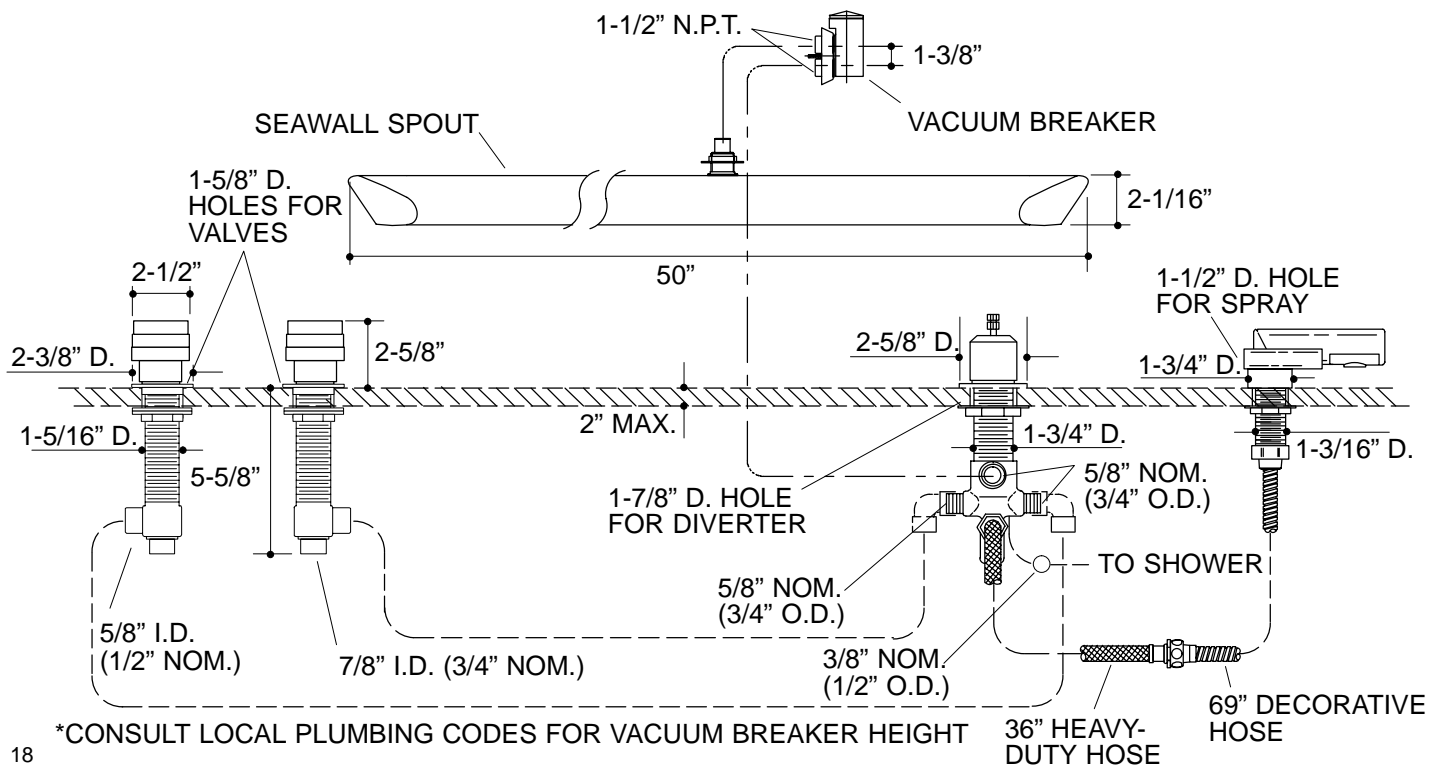

Ordering Information

Applicable faucet:	
Pillows™ handles	K-7942-2

18

K-7942-2 Seawall Bath Faucet
115127-1-AA (9619)

NOTES: