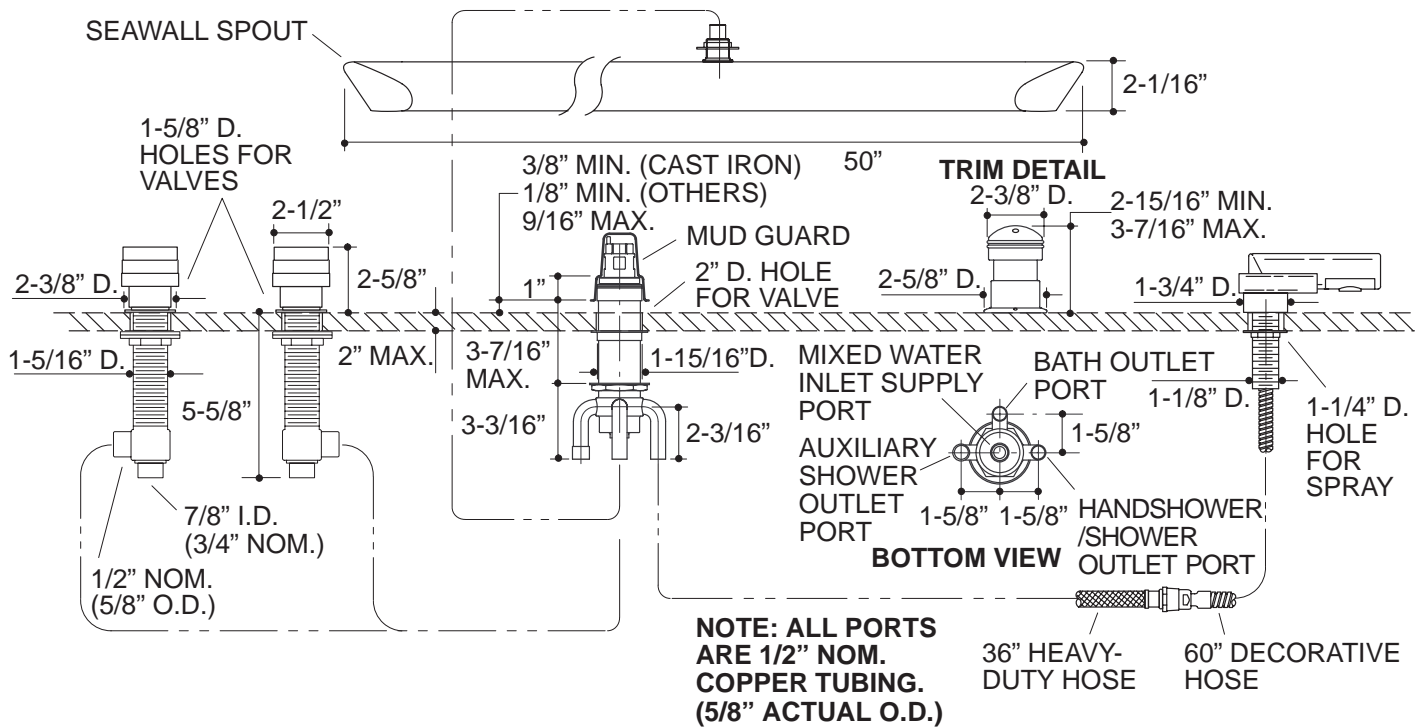

**SEAWALL BATH FAUCET
K-7942-2**

FEATURES

- Brass construction
- Deck-mount
- Brass valve bodies
- 3/4" quarter-turn washerless ceramic disc valves
- Intended for Seawall bath and whirlpool installations
- Below-the-rim spout
- Pillows handles
- Pillows handshower
- Three-way transfer valve/vacuum breaker

Model	Description		
K-7942-2	Pillows Seawall Deck-Mount Bath Faucet with Handshower	<input type="checkbox"/> PB	<input type="checkbox"/> SC

PRODUCT SPECIFICATION:

Two-handle deck-mount bath faucet shall be of brass construction. Faucet shall feature brass valve bodies. Faucet shall feature 3/4" quarter-turn washerless ceramic disc valves, assuring positive handle stop positioning. Product is intended for Seawall bath and whirlpool installations. Product shall include below-the-rim spout, Pillows handles, Pillows handshower, and three-way transfer valve/vacuum breaker. Faucet shall be Kohler Model K-7942-2-_____.