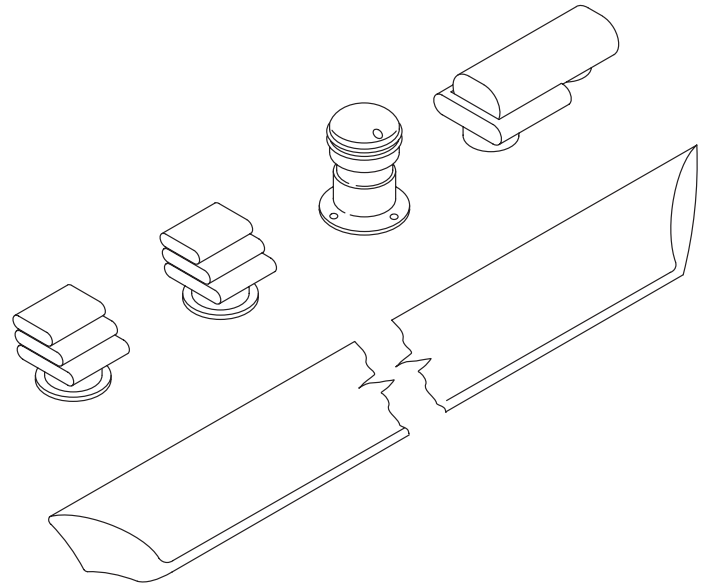

**SEAWALL BATH FAUCET
K-7942-2**

FEATURES

- Brass construction
- Deck-mount
- Brass valve bodies
- 3/4" quarter-turn washerless ceramic disc valves
- Intended for Seawall bath and whirlpool installations
- Below-the-rim spout
- Pillows handles
- Pillows handshower
- Three-way transfer valve/vacuum breaker

CODES/STANDARDS APPLICABLE

Specified model meets or exceeds the following:

- ASME/ANSI A112.18.1M
- ASSE 1001
- ASSE 1014
- IAPMO/UPC
- IAPMO PS45-91

COLORS/FINISHES

- PB Polished Brass
- SC Satin Chrome

SPECIFIED MODEL:

Model	Description		
K-7942-2	Pillows Seawall Deck-Mount Bath Faucet with Handshower	☐PB	☐SC

PRODUCT SPECIFICATION:

Two-handle deck-mount bath faucet shall be of brass construction. Faucet shall feature brass valve bodies. Faucet shall feature 3/4" quarter-turn washerless ceramic disc valves, assuring positive handle stop positioning. Product is intended for Seawall bath and whirlpool installations. Product shall include below-the-rim spout, Pillows handles, Pillows handshower, and three-way transfer valve/vacuum breaker. Faucet shall be Kohler Model K-7942-2-_____.