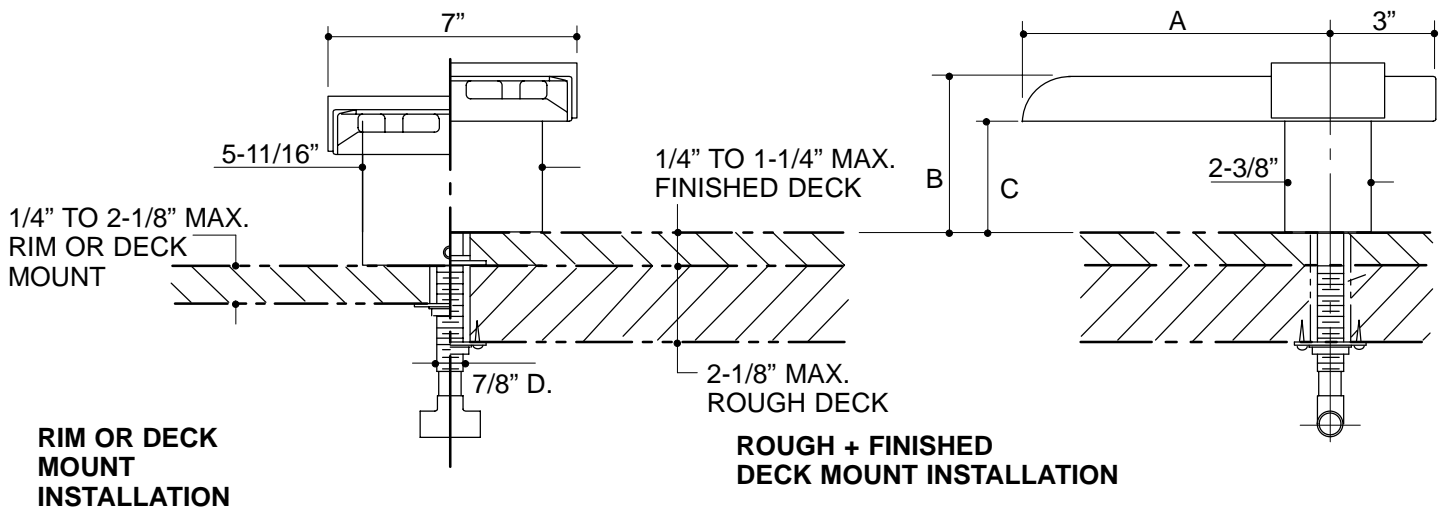

### Ordering Information

|                   |        |
|-------------------|--------|
| Applicable spout: |        |
| 6-1/2" spout      | K-7981 |
| 8-1/2" spout      | K-7982 |

| Roughing-In Notes |        |         |         |
|-------------------|--------|---------|---------|
|                   | A      | B       | C       |
| K-7981            | 6-1/2" | 3-5/8"  | 2-1/16" |
| K-7982            | 8-1/2" | 4-5/16" | 3-1/16" |