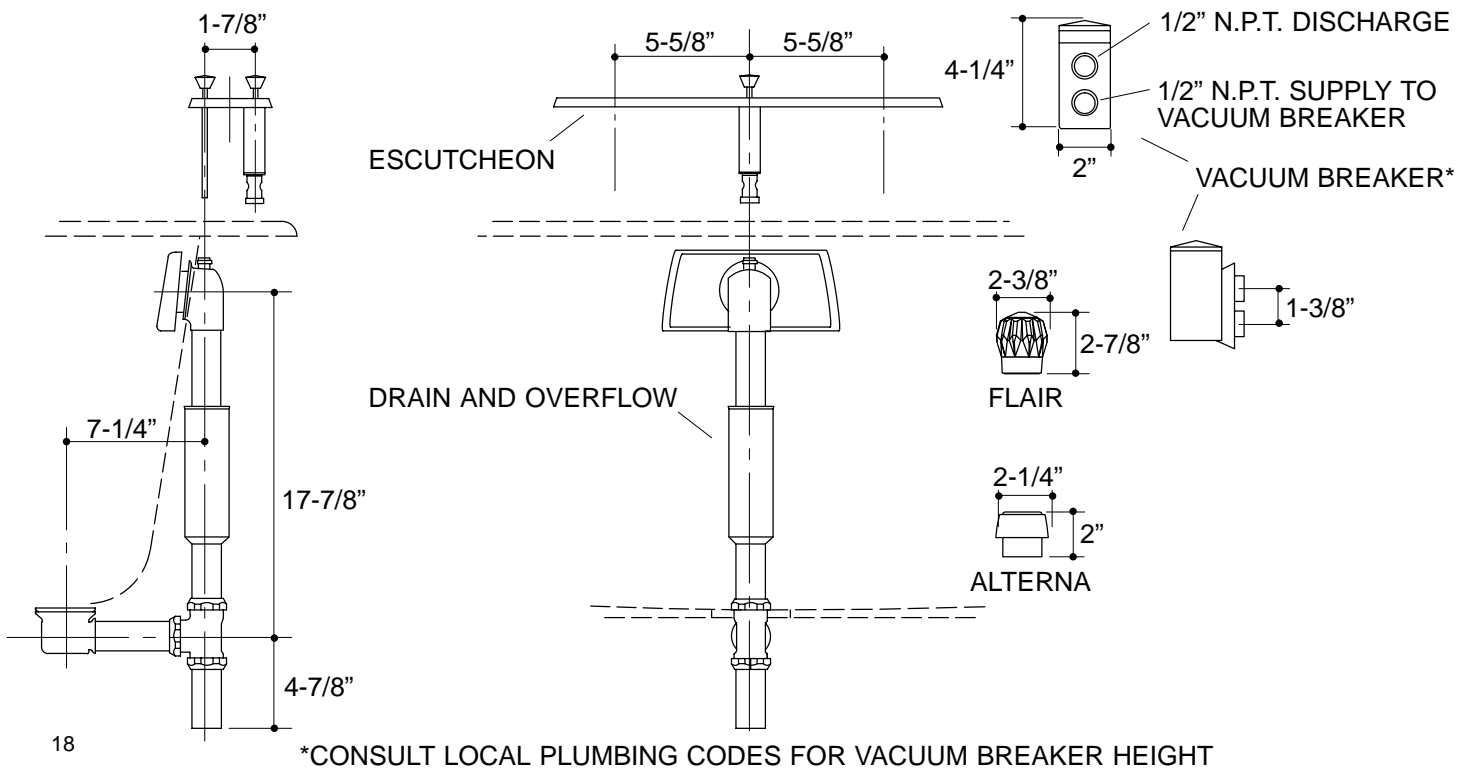

Ordering Information

Applicable trim kit for Infinity™ baths and whirlpools:	
Flair™ handles	K-9589
Alterna™ handles	K-9599

K-9589, K-9599 Flair™/Alterna™ Trim Kits
115203-1-AA (9619)

NOTES: