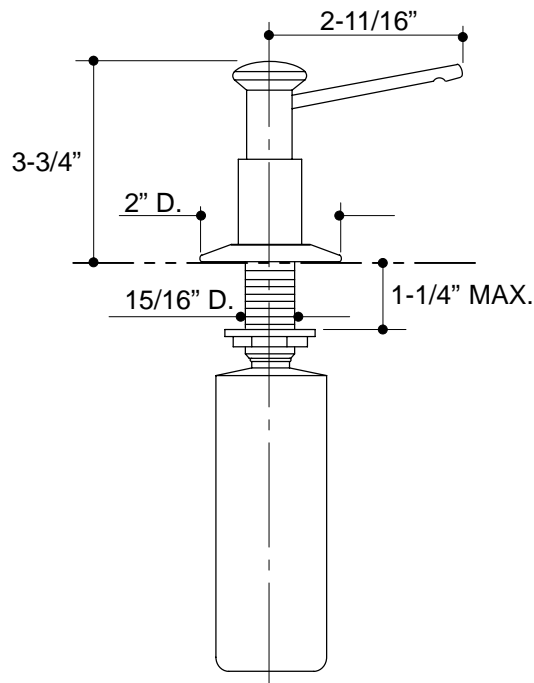

**SOAP/LOTION DISPENSER
K-9619**

FEATURES

- Brass construction
- Intended for kitchen sink and bathroom lavatory installations
- 3-3/4" high pump
- 2-11/16" spout
- Refillable from the top
- 8.5 fluid ounce capacity

SPECIFIED MODEL:

Model	Description			
K-9619	Soap/Lotion Dispenser	<input type="checkbox"/> CP	<input type="checkbox"/> PB	<input type="checkbox"/> Other_____

PRODUCT SPECIFICATION:

Soap/lotion dispenser shall be of brass construction. Product shall feature 3-3/4" high pump, 2-11/16" spout, and is refillable from the top. Product is intended for kitchen sink and bathroom lavatory installations and has an 8.5 fluid ounce capacity. Dispenser shall be Kohler Model K-9619-_____.