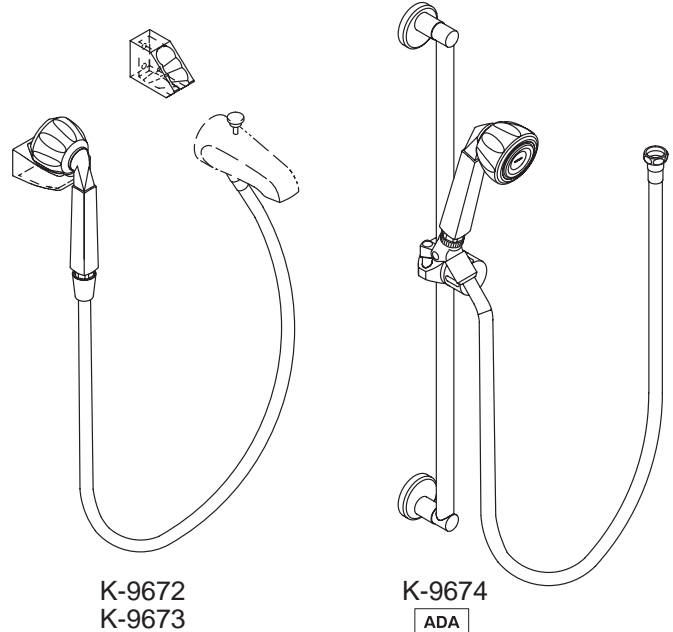

**HANDSHOWER KIT
K-9673
ALSO K-9672, K-9674**

FEATURES

- Gentle to full-flow spray
- Two acrylic wall brackets
- 69" metal shower hose
- Persona handshower system

CODES/STANDARDS APPLICABLE

Specified model meets or exceeds the following:

- ASME/ANSI A112.18.1M
- Energy Policy Act of 1992

COLORS/FINISHES

- CP Polished Chrome
- PB Polished Brass
- Other Refer to Faucets Price Book for additional finishes

SPECIFIED MODEL:

Model	Description			
K-9672	Handshower and Hose Kit, Less Spout	<input type="checkbox"/> CP	<input type="checkbox"/> PB	<input type="checkbox"/> Other_____
K-9673	Handshower and Hose Kit, With Spout	<input type="checkbox"/> CP	<input type="checkbox"/> PB	<input type="checkbox"/> Other_____
K-9674	Handshower and Hose Kit, With Slide Bar	<input type="checkbox"/> CP	<input type="checkbox"/> PB	<input type="checkbox"/> Other_____

PRODUCT SPECIFICATION:

The Persona handshower kit shall deliver a gentle to full-flow spray. Product includes a 69" metal shower hose, and two wall-mount brackets. Optional features shall be 4-7/8" diverter spout with N.P.T. connection, or slide bar with acrylic adjusting knob and swivel hanger. Handshower shall be Kohler Model K-_____-_____.