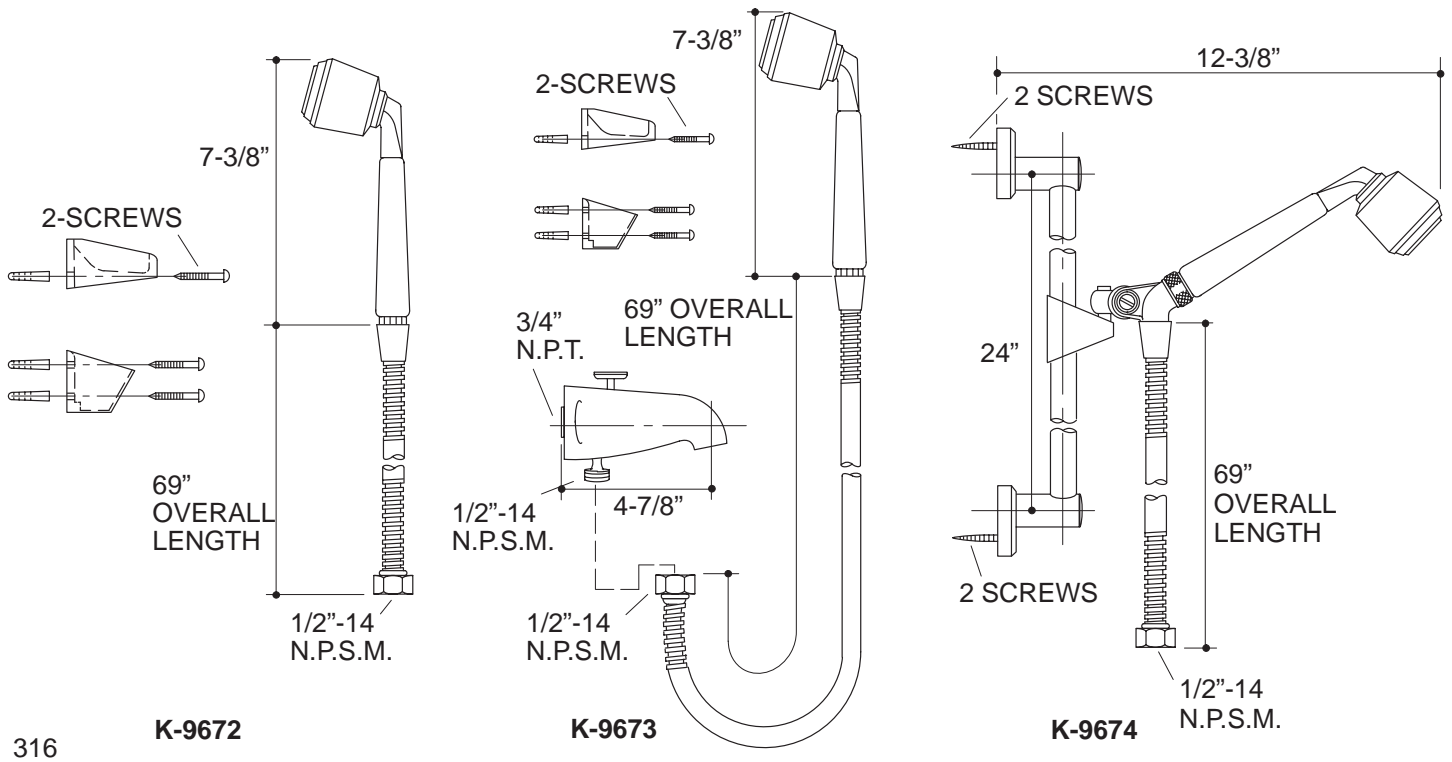

**HANDSHOWER KIT
K-9673
ALSO K-9672, K-9674**

FEATURES

- Gentle to full-flow spray
- Two acrylic wall brackets
- 69" metal shower hose
- Persona handshower system

CODES/STANDARDS APPLICABLE

Specified model meets or exceeds the following:

- ASME/ANSI A112.18.1M
- Energy Policy Act of 1992

COLORS/FINISHES

- CP Polished Chrome
- PB Polished Brass
- Other Refer to Faucets Price Book for additional finishes

SPECIFIED MODEL:

Model	Description			
K-9672	Handshower and Hose Kit, Less Spout	<input type="checkbox"/> CP	<input type="checkbox"/> PB	<input type="checkbox"/> Other_____
K-9673	Handshower and Hose Kit, With Spout	<input type="checkbox"/> CP	<input type="checkbox"/> PB	<input type="checkbox"/> Other_____
K-9674	Handshower and Hose Kit, With Slide Bar	<input type="checkbox"/> CP	<input type="checkbox"/> PB	<input type="checkbox"/> Other_____

PRODUCT SPECIFICATION:

The Persona handshower kit shall deliver a gentle to full-flow spray. Product includes a 69" metal shower hose, and two wall-mount brackets. Optional features shall be 4-7/8" diverter spout with N.P.T. connection, or slide bar with acrylic adjusting knob and swivel hanger. Handshower shall be Kohler Model K-_____-_____.