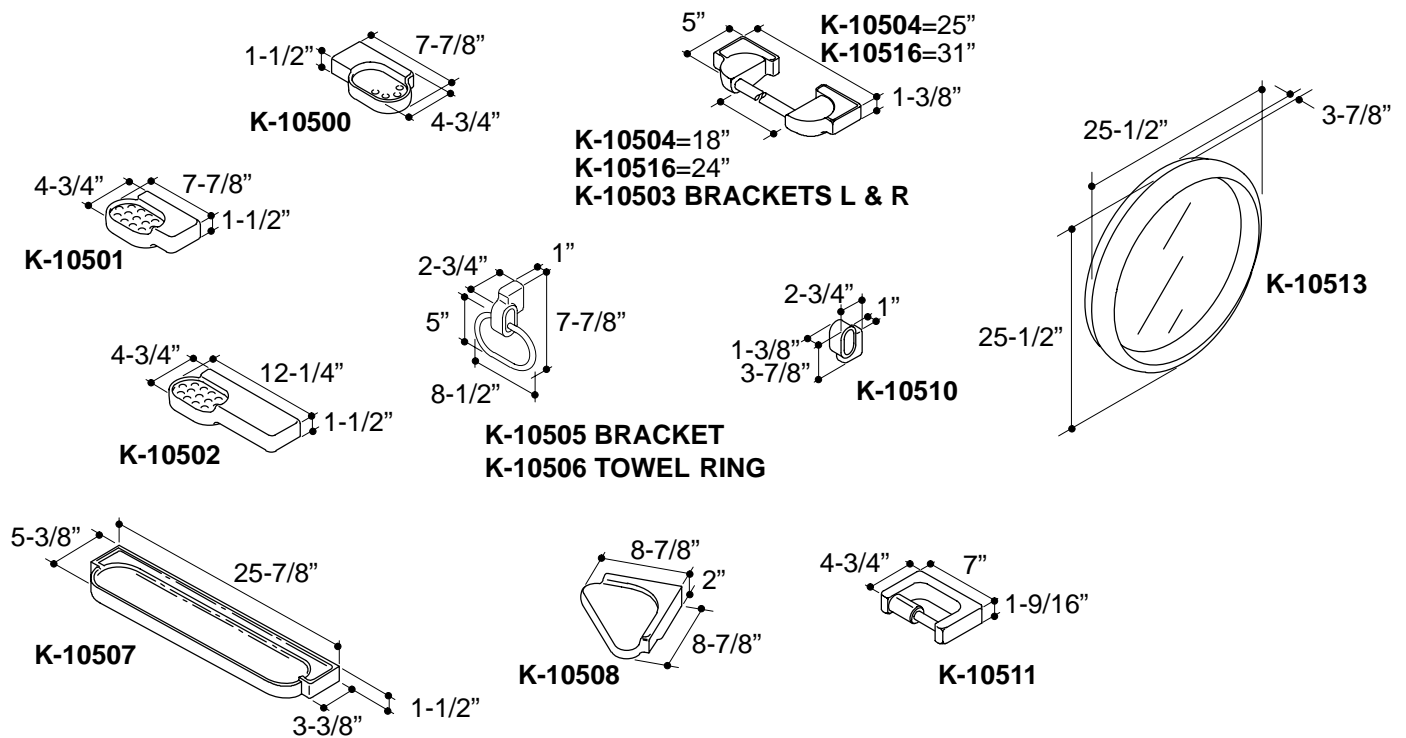

Ordering Information

Applicable product:	
Tumbler & toothbrush holder	K-10500
Soap dish	K-10501
Soap and sponge holder	K-10502
Towel bar brackets, pair	K-10503
18" metal towel bar	K-10504
Towel ring bracket	K-10505
Metal towel ring	K-10506
Shelf	K-10507
Corner shower shelf	K-10508
Robe hook	K-10510
Toilet tissue holder	K-10511
Lighted circle mirror	K-10513
24" metal towel bar	K-10516

K-10500 Colibri™ Accessories
115222-1-BA (-)

NOTES: